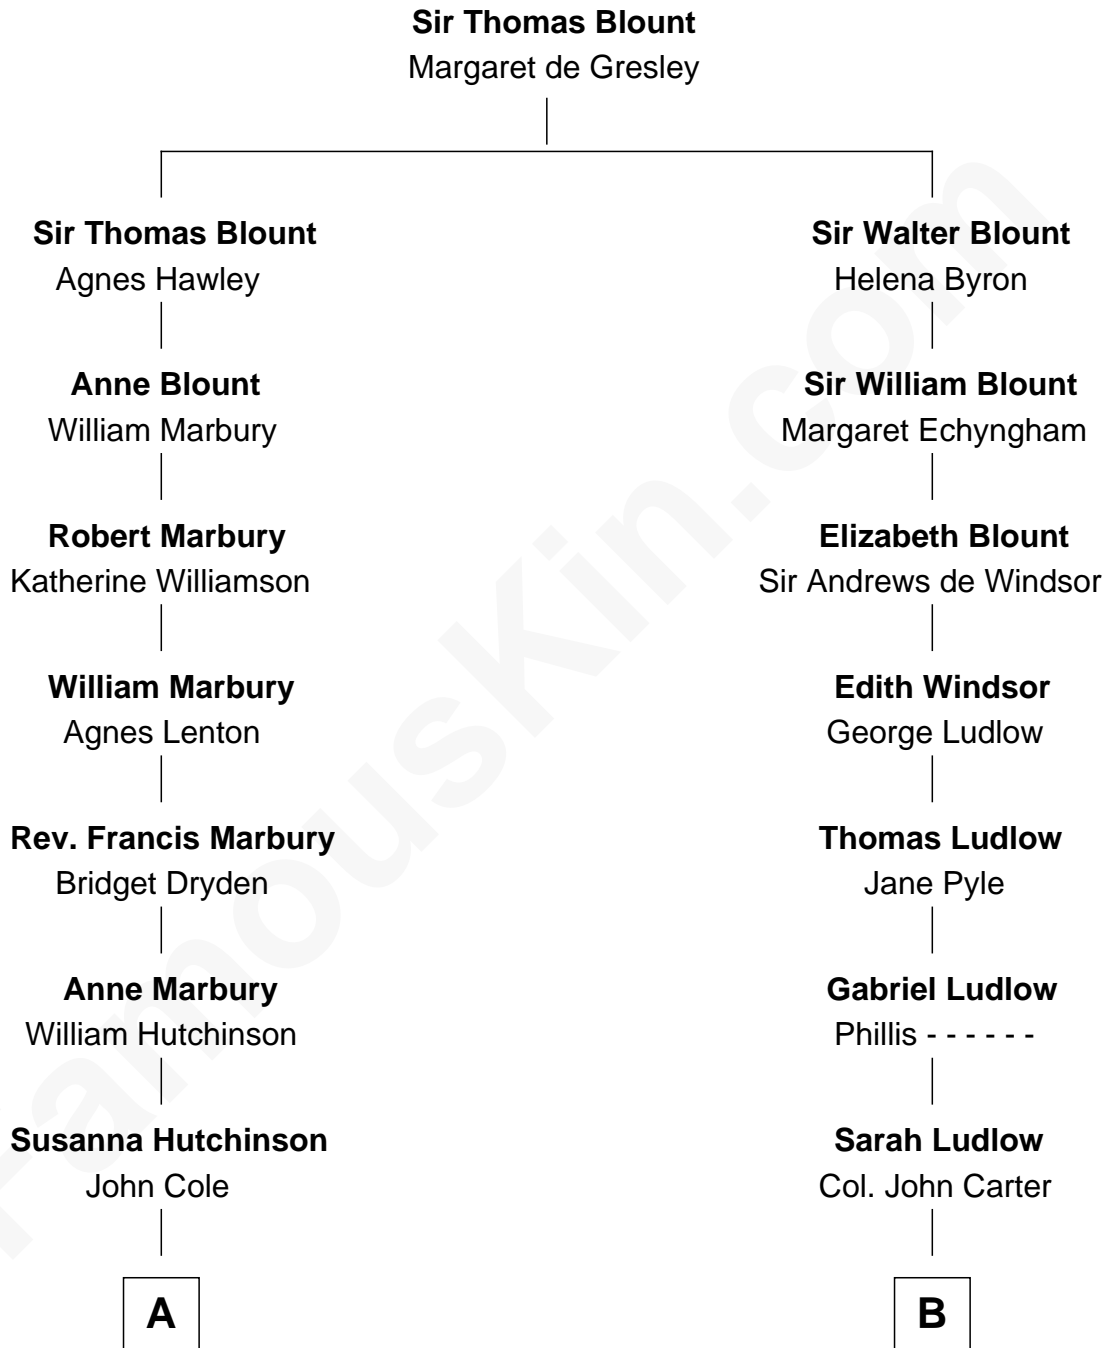

FamousKin.com
Relationship Chart of
Shanghai Pierce
Texas Cattleman

13th cousin 1 time removed of

Harry F. Byrd
50th Governor of Virginia

A

Susanna Cole
Thomas Eldred

Susanna Eldred
Jeffrey Champlin

Emlin Champlin
Joseph Wilbore

Ambless Wilbore
Nathaniel Stoddard

Susanna Stoddard
Isaac Pearce

Jonathan D. Pearce
Hanna Phillips Head

Shanghai Pierce
Texas Cattleman

B

Col. Robert Carter
Judith Armistead

John Carter
Elizabeth Hill

Elizabeth Hill Carter
William Byrd