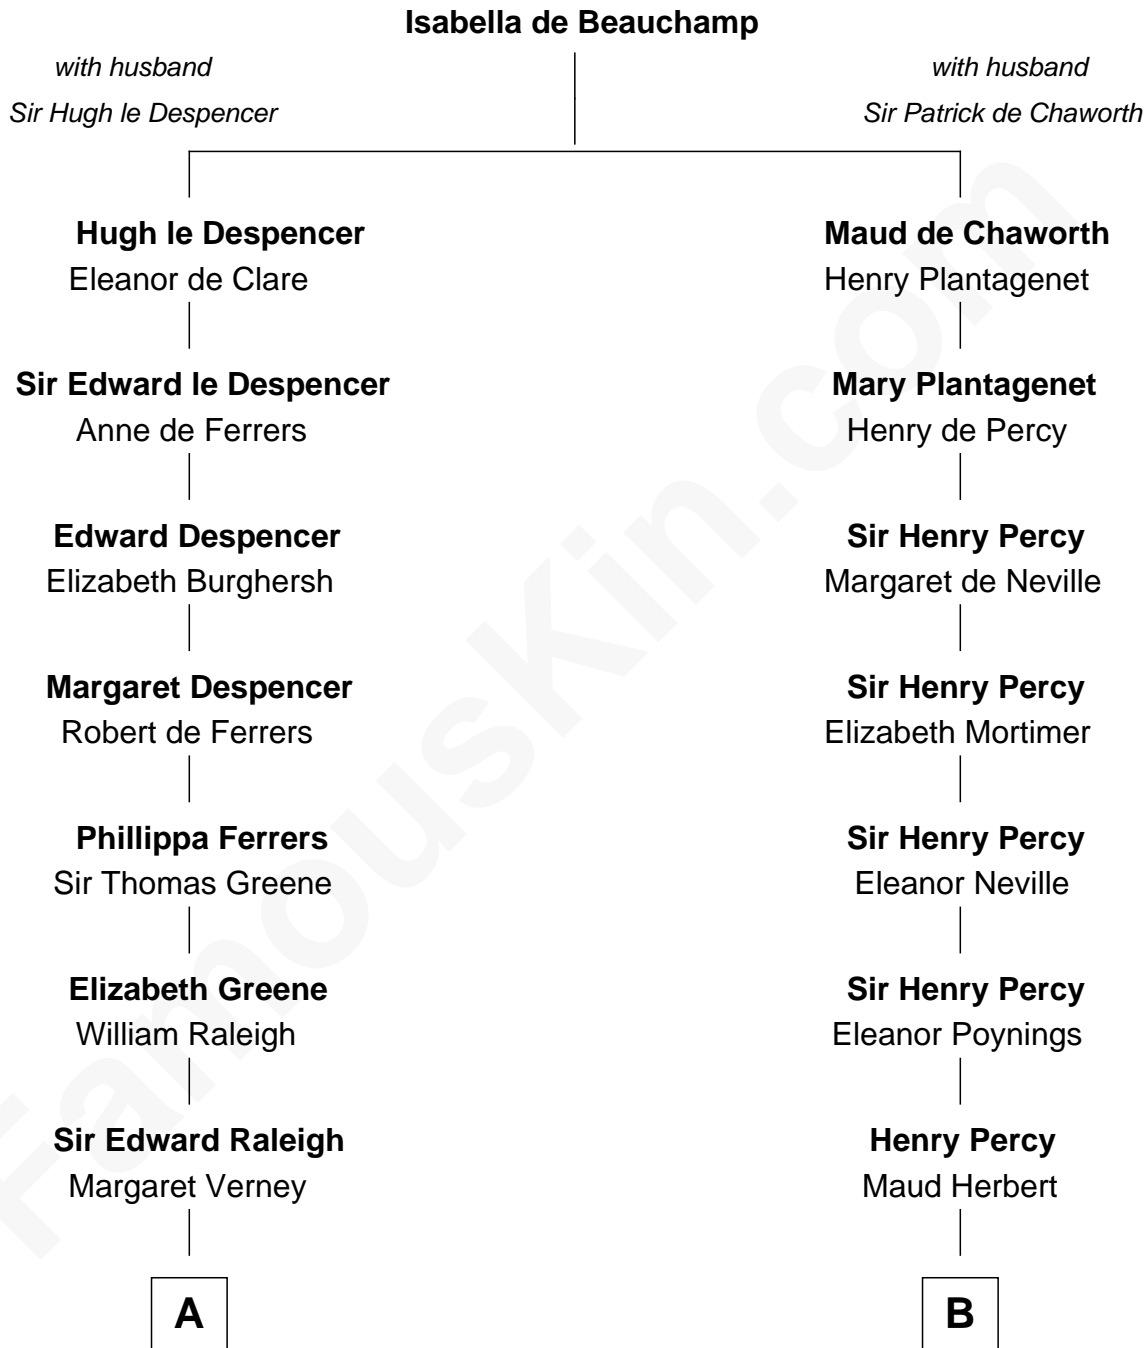

FamousKin.com
Relationship Chart of
Shanghai Pierce
Texas Cattleman

19th cousin 2 times removed of
Harry F. Byrd
50th Governor of Virginia

C

Susanna Stoddard

Isaac Pearce

Jonathan D. Pearce

Hanna Phillips Head

Shanghai Pierce

Texas Cattleman

D

Thomas Taylor Byrd

Mary Armistead

Richard Evelyn Byrd

Anne Harrison

Col. William Byrd