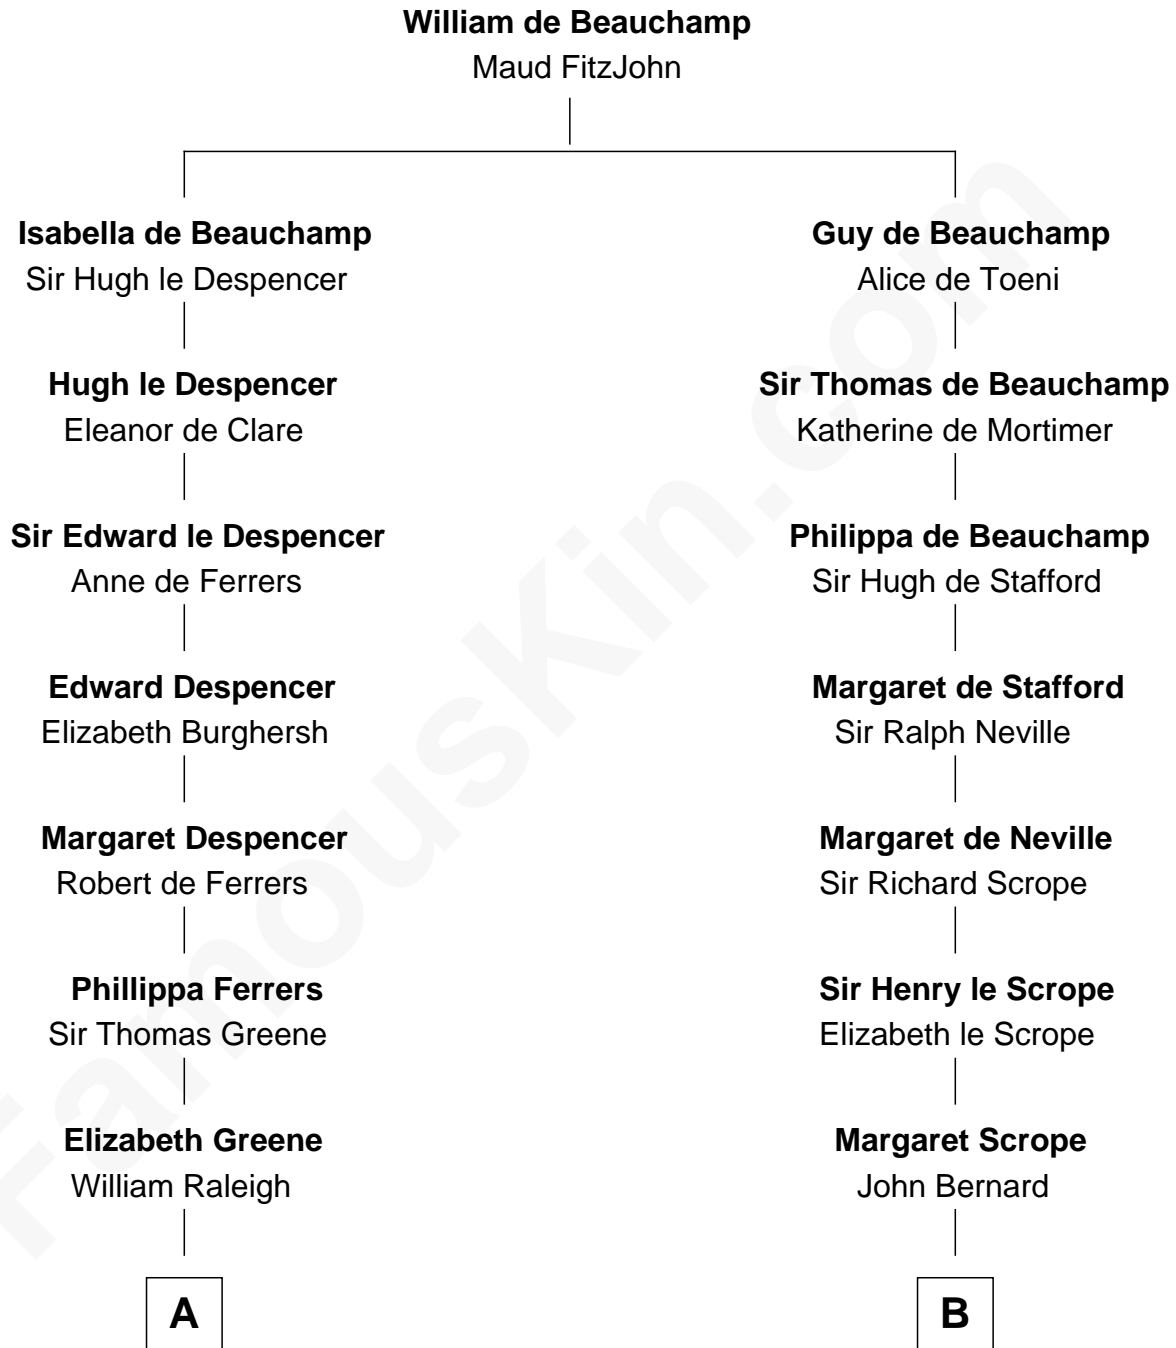

FamousKin.com
Relationship Chart of
Shanghai Pierce
Texas Cattleman

19th cousin 1 time removed of

Harry F. Byrd
50th Governor of Virginia

C

Ambless Wilbore
Nathaniel Stoddard

Susanna Stoddard
Isaac Pearce

Jonathan D. Pearce
Hanna Phillips Head

Shanghai Pierce
Texas Cattleman

D

Col. William Byrd
Jane Meriwether Rivers

Richard Evelyn Byrd
Eleanor Bolling Flood

Harry F. Byrd
50th Governor of Virginia

FamousKin.com