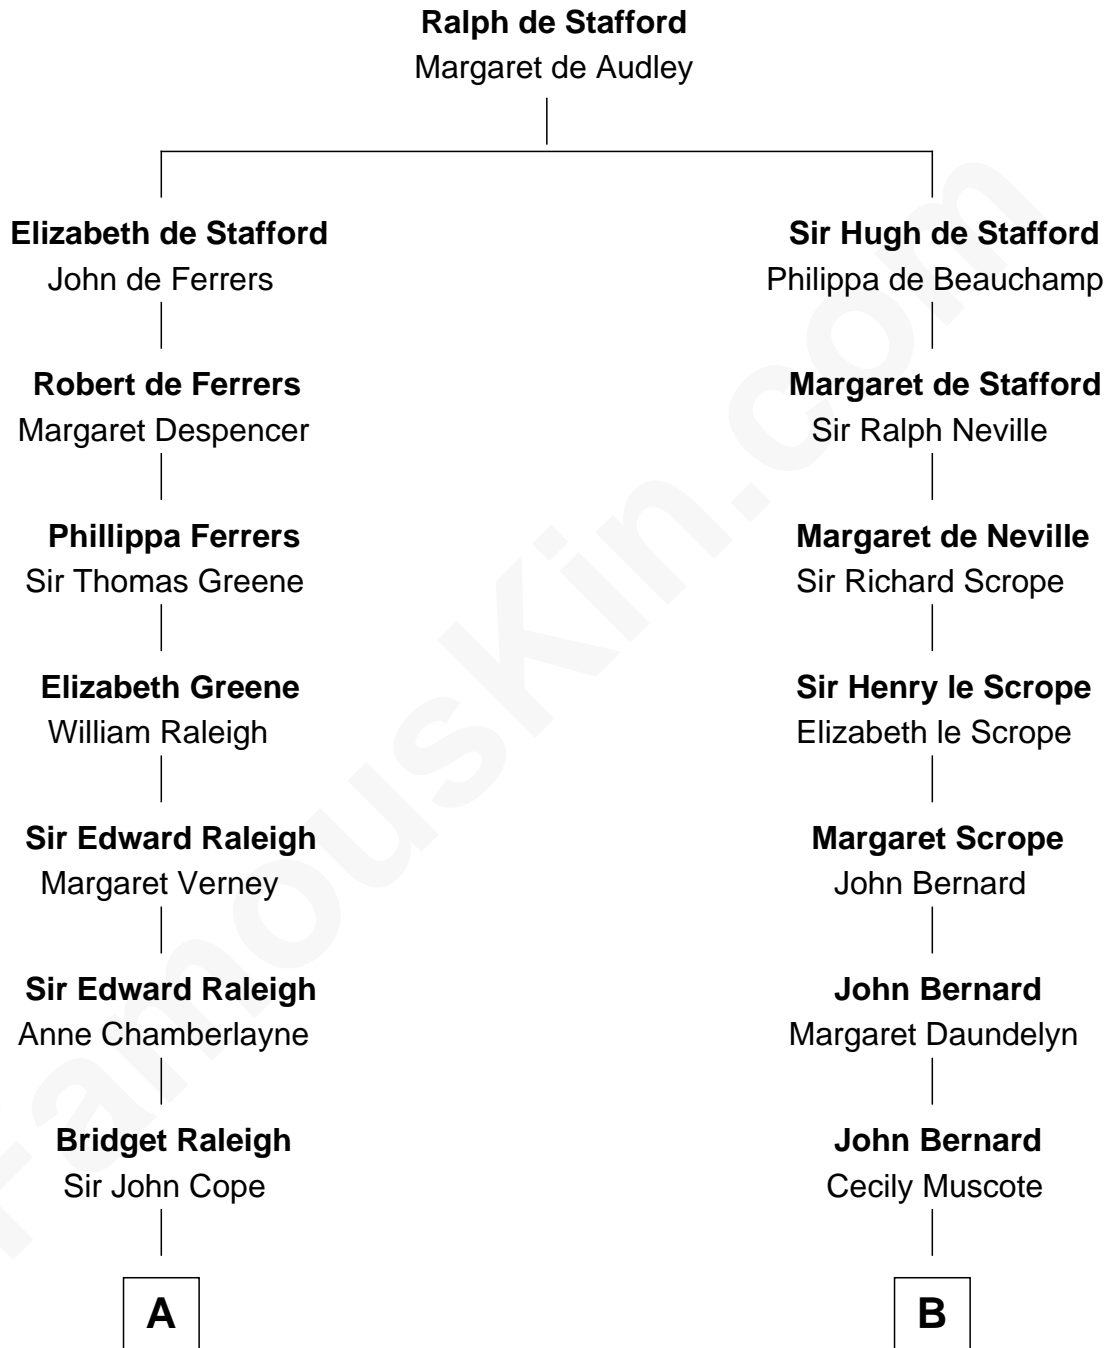

FamousKin.com Relationship Chart of

Shanghai Pierce

Texas Cattleman

17th cousin of

Harry F. Byrd

50th Governor of Virginia

A

Elizabeth Cope