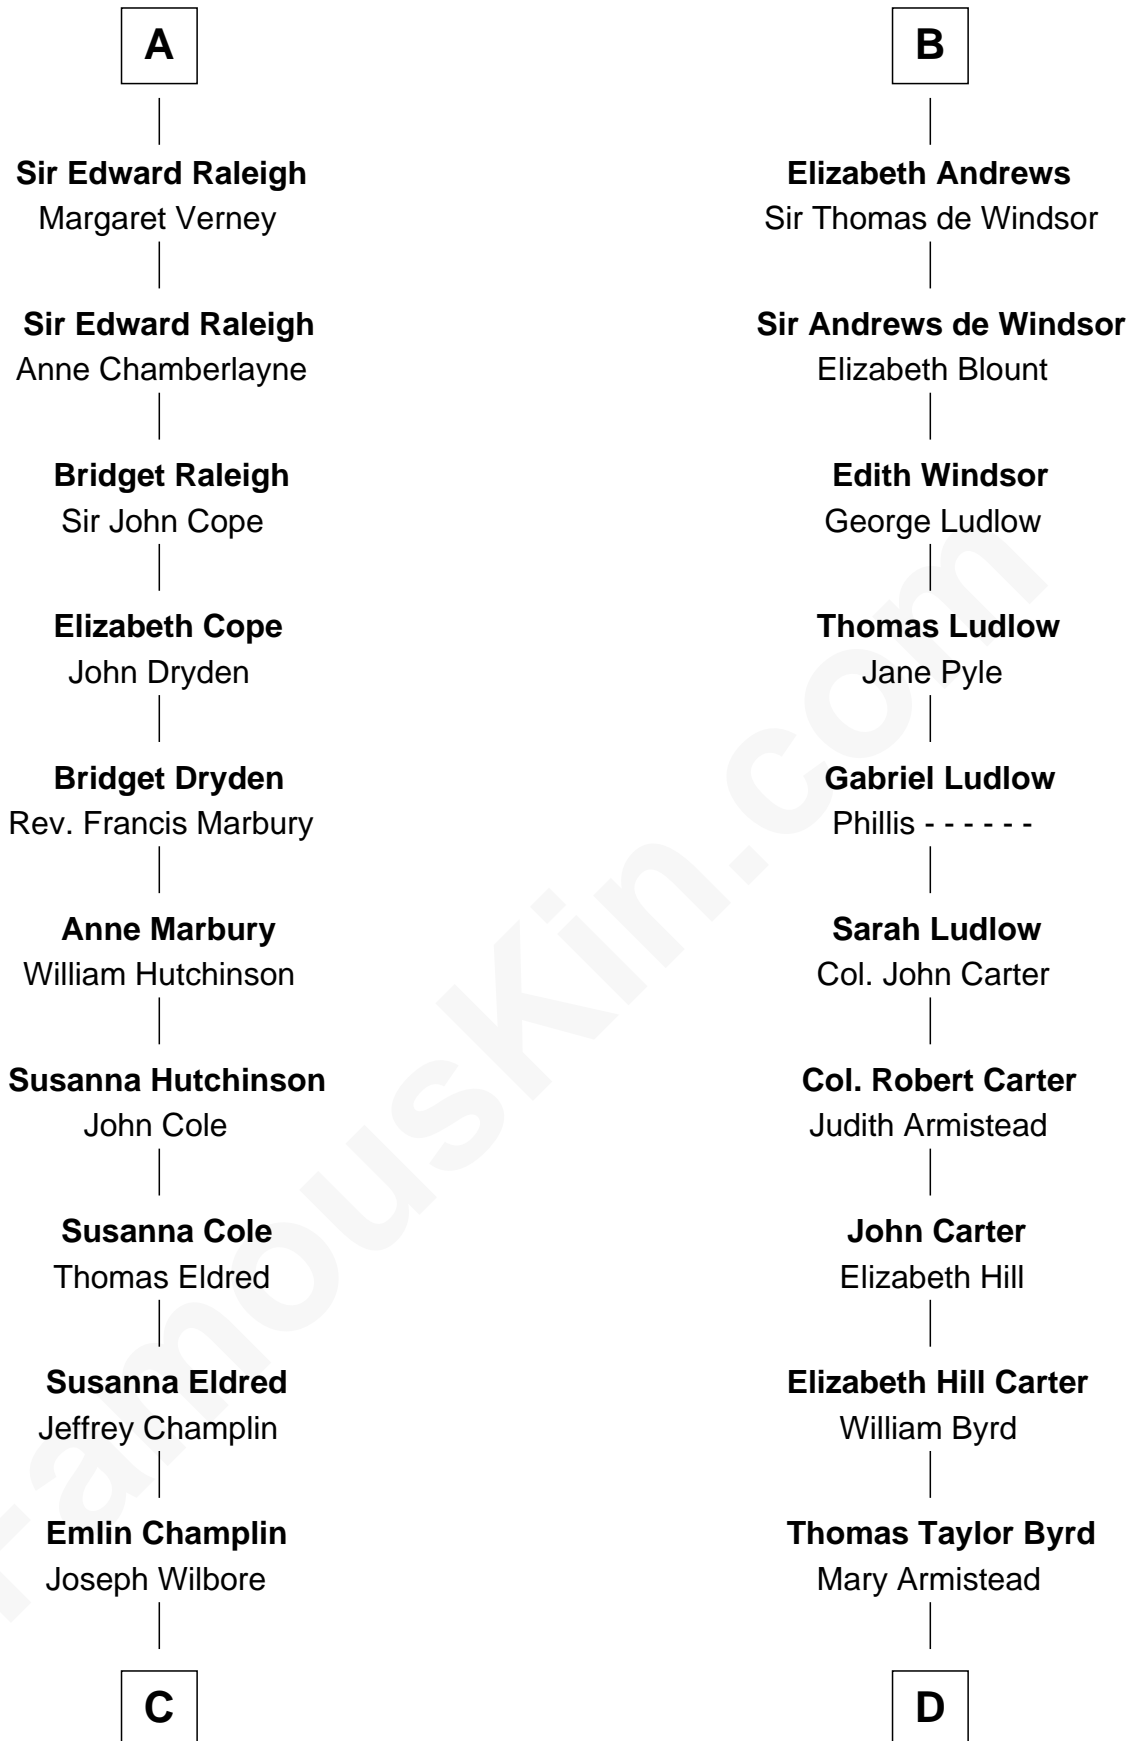

FamousKin.com Relationship Chart of

Shanghai Pierce

Texas Cattleman

20th cousin of

Harry F. Byrd

50th Governor of Virginia

Sir Hugh le Despencer

Aveline Basset

Margaret Despencer

Robert de Ferrers

Phillippa Ferrers

Sir Thomas Greene

Elizabeth Greene

William Raleigh

A

Eleanor le Despencer

Catherine de Beaumont

Elizabeth Luttrell

John Stratton

Elizabeth Stratton

John Andrews

B

C

Ambless Wilbore
Nathaniel Stoddard

Susanna Stoddard
Isaac Pearce

Jonathan D. Pearce
Hanna Phillips Head

Shanghai Pierce
Texas Cattleman

D

Richard Evelyn Byrd
Anne Harrison

Col. William Byrd
Jane Meriwether Rivers

Richard Evelyn Byrd
Eleanor Bolling Flood