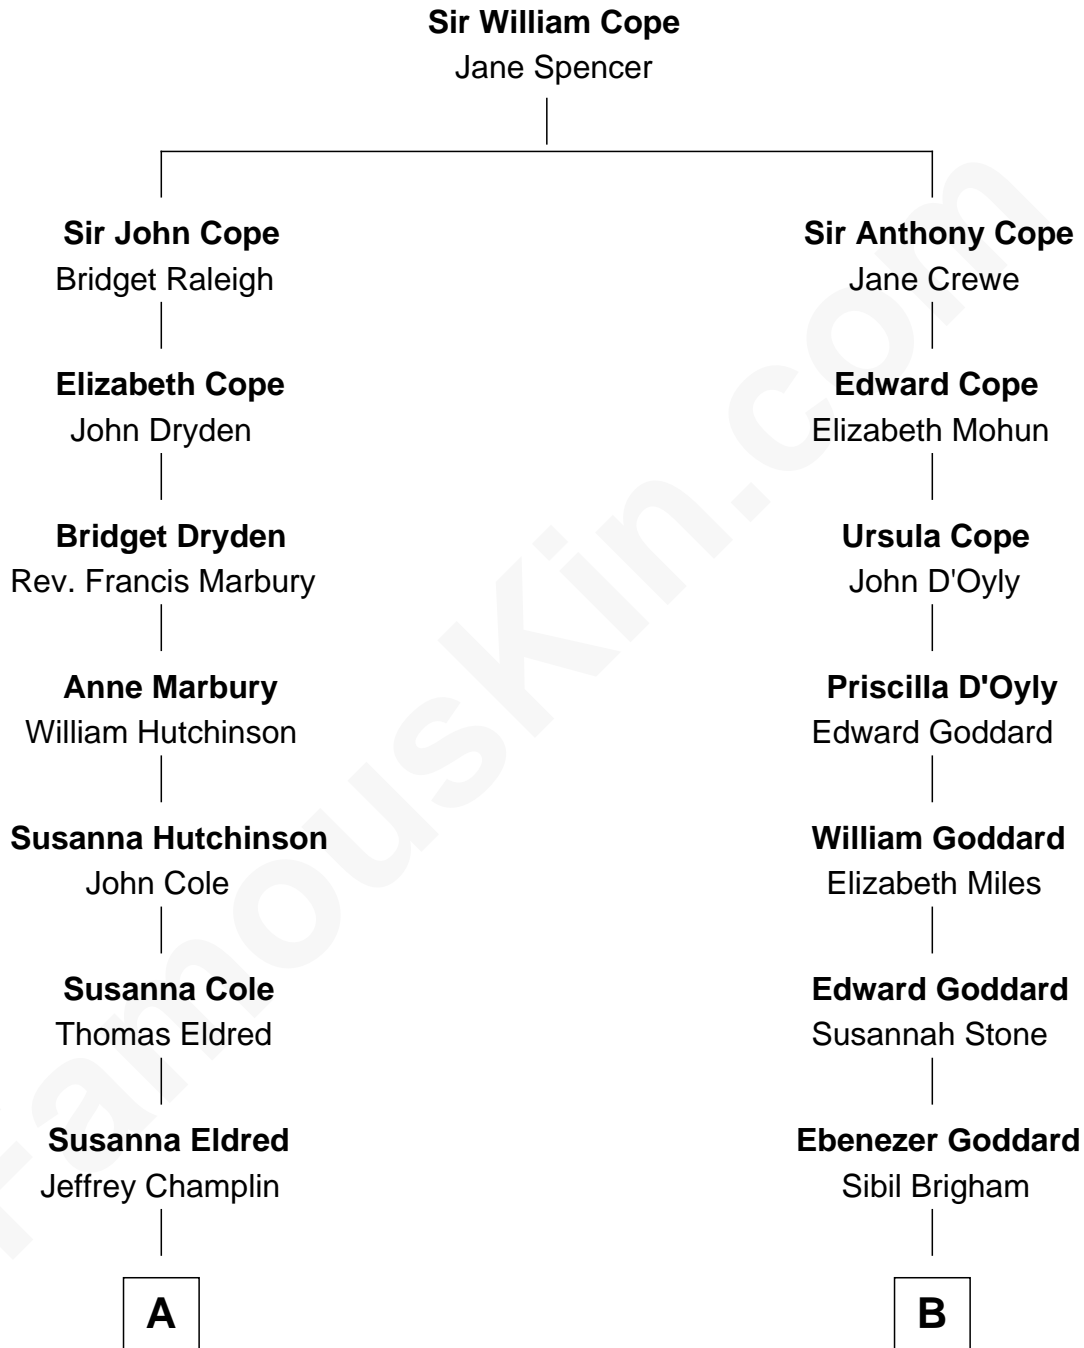

**FamousKin.com**  
**Relationship Chart of**  
**Shanghai Pierce**  
*Texas Cattleman*

9th cousin 2 times removed of  
**Brigham Young**  
*2nd President of the Mormon Church*

**A**

**Emlin Champlin**

Joseph Wilbore

**Ambless Wilbore**

Nathaniel Stoddard

**Susanna Stoddard**

Isaac Pearce

**Jonathan D. Pearce**

Hanna Phillips Head

**Shanghai Pierce**

*Texas Cattleman*