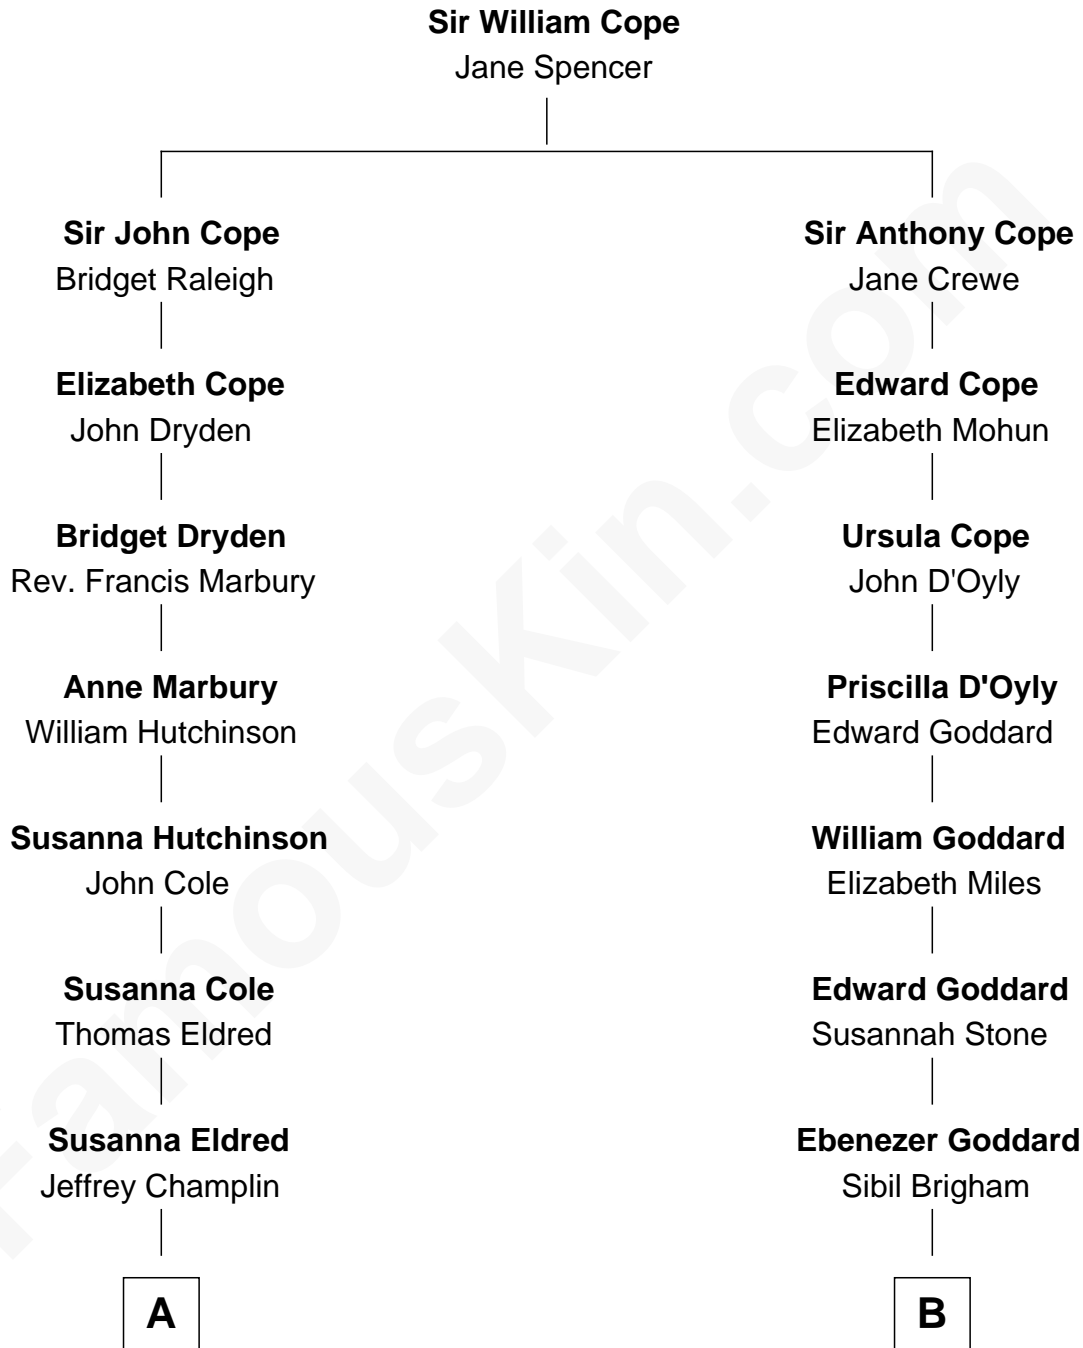

FamousKin.com
Relationship Chart of
Shanghai Pierce
Texas Cattleman

11th cousin 3 times removed of
Steve Young
NFL Hall of Fame Quarterback

A

Emlin Champlin

Joseph Wilbore

Ambless Wilbore

Nathaniel Stoddard

Susanna Stoddard

Isaac Pearce

Jonathan D. Pearce

Hanna Phillips Head

Shanghai Pierce

Texas Cattleman

B

Susanna Goddard