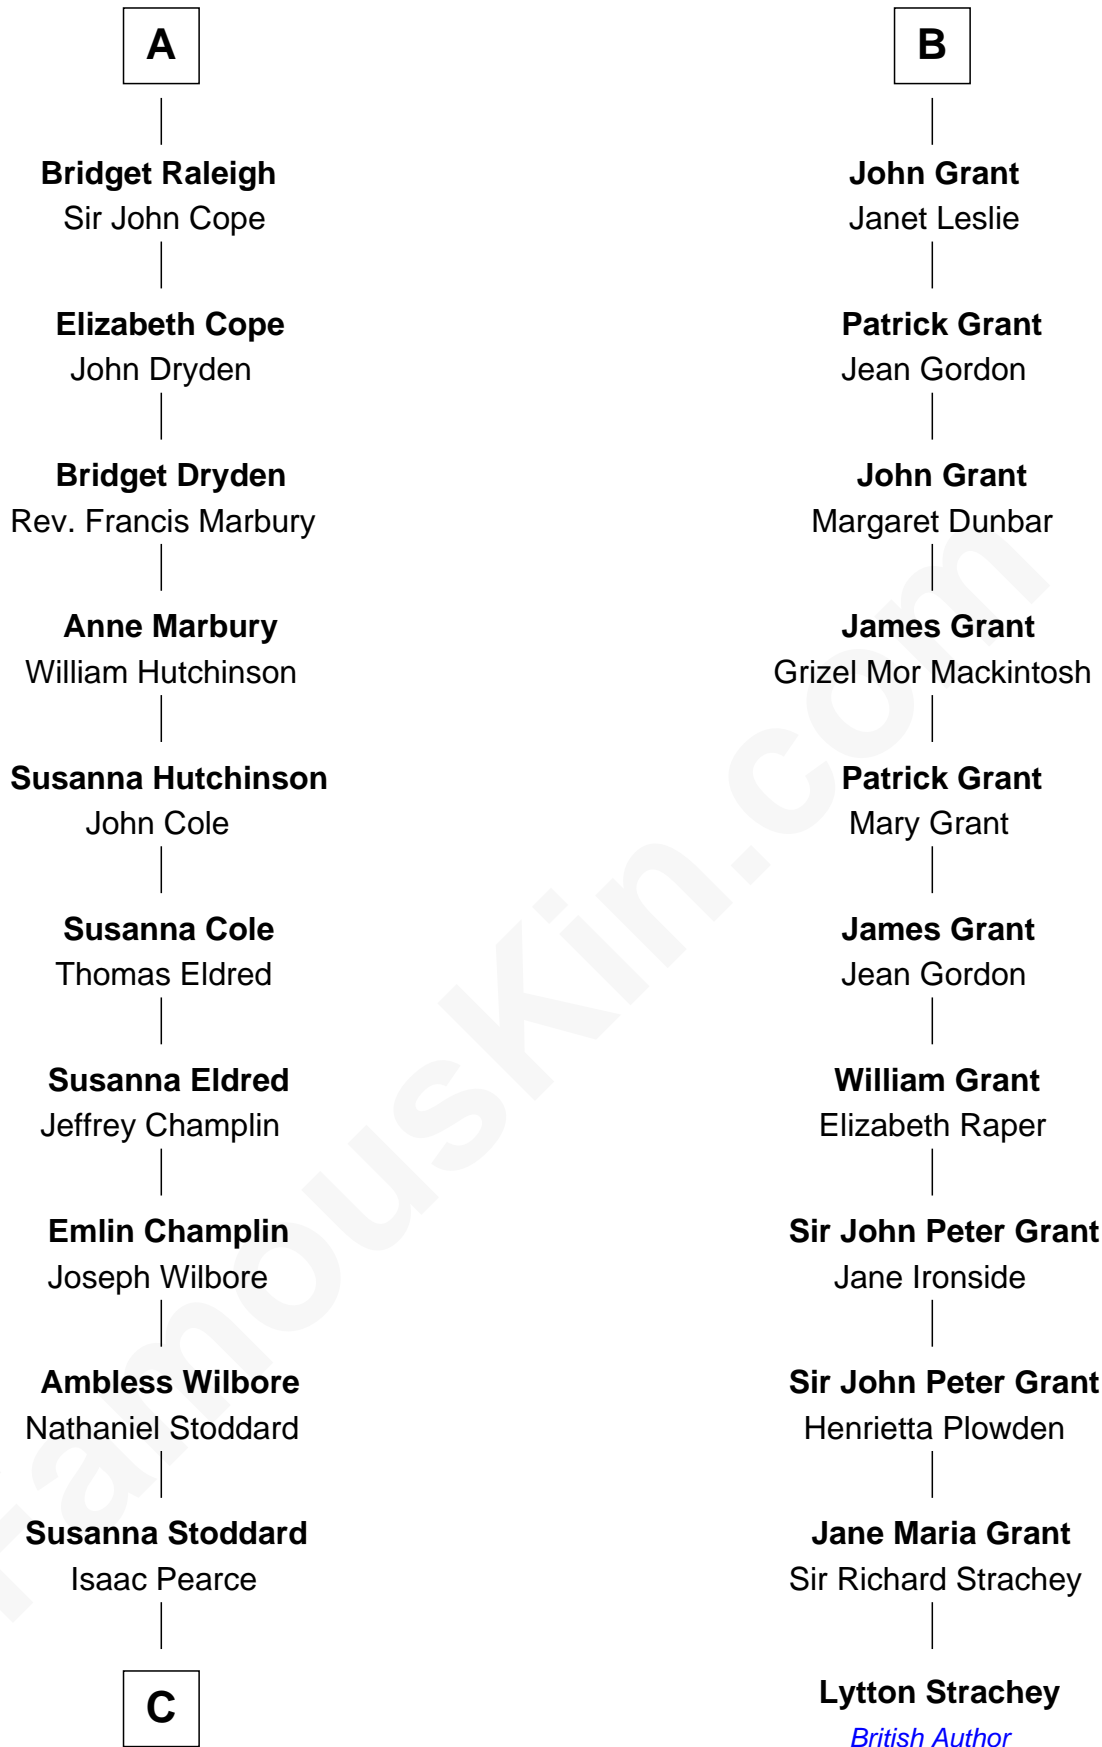

**FamousKin.com**  
**Relationship Chart of**  
**Shanghai Pierce**  
*Texas Cattleman*

17th cousin 1 time removed of

**Lytton Strachey**  
*Author and Co-Founder of Bloomsbury Group*

**C**

Jonathan D. Pearce  
Hanna Phillips Head

Shanghai Pierce  
*Texas Cattleman*

FamousKin.com