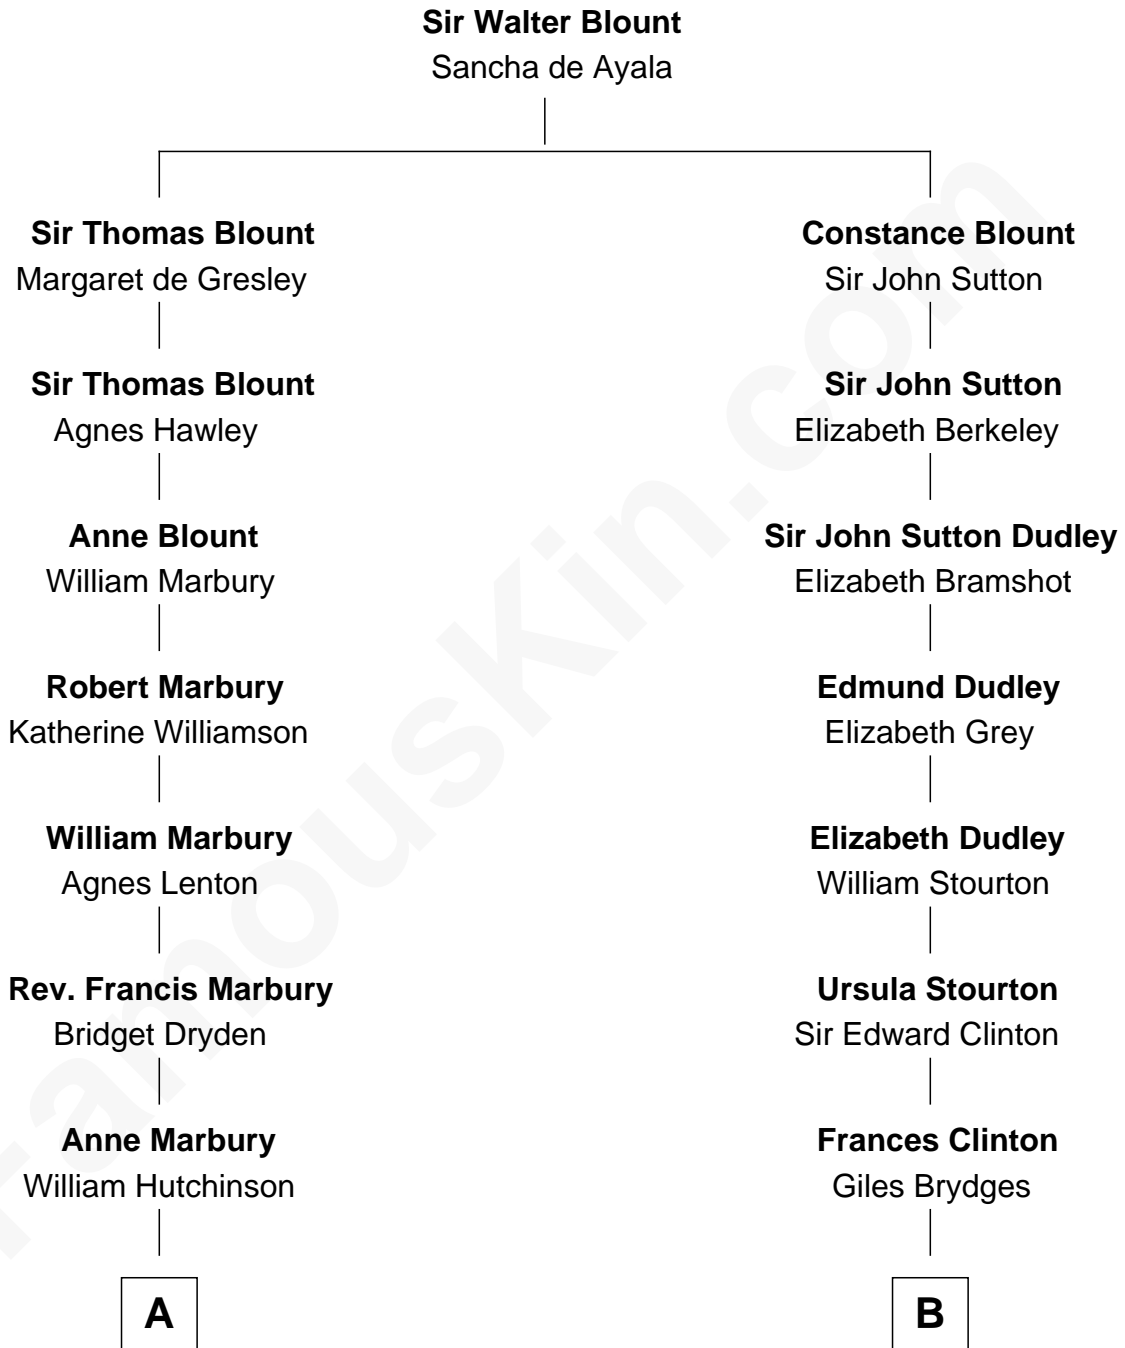

FamousKin.com
Relationship Chart of
Shanghai Pierce
Texas Cattleman

14th cousin 5 times removed of
Sarah Ferguson
Duchess of York

C

—
Marian Louisa Montagu-Douglas-Scott

Andrew Henry Ferguson

—
Ronald Ivor Ferguson

Susan Mary Wright

—
Sarah Ferguson

Duchess of York

FamousKin.com