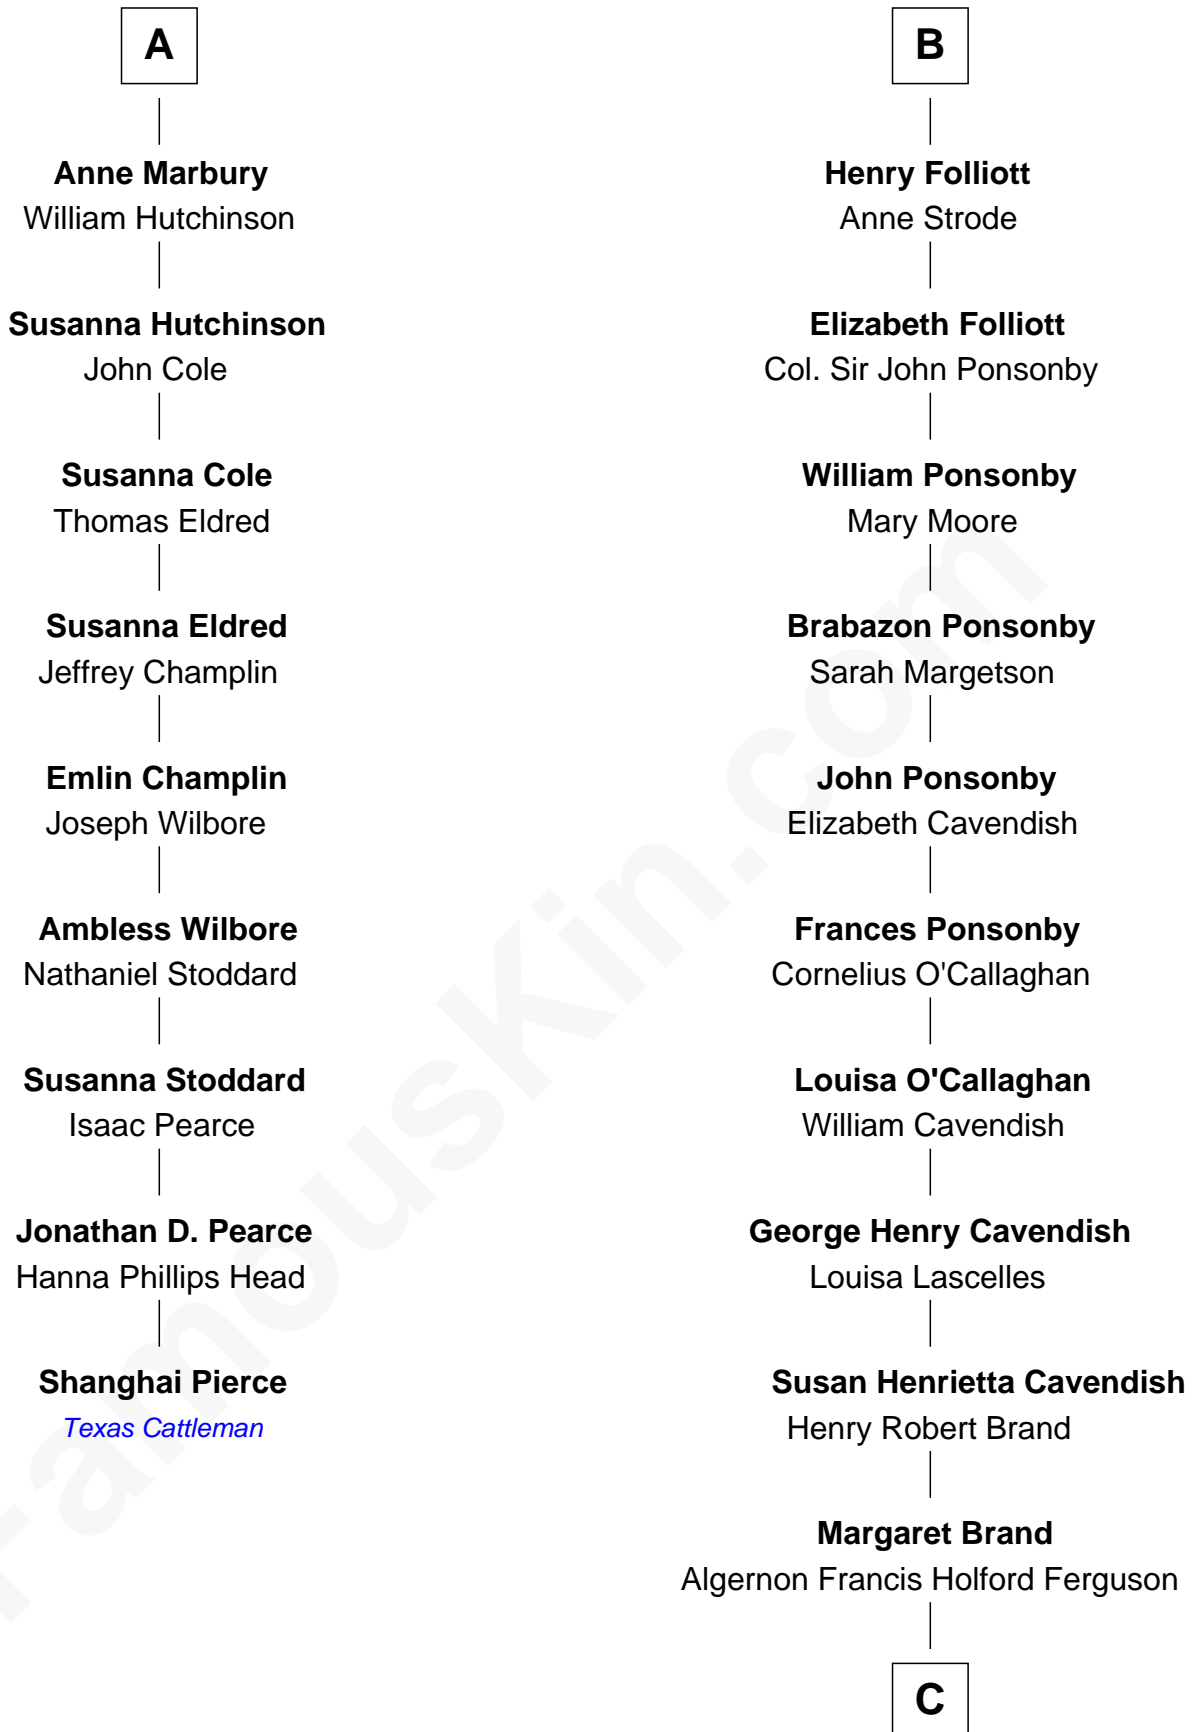

FamousKin.com
Relationship Chart of
Shanghai Pierce
Texas Cattleman

15th cousin 4 times removed of
Sarah Ferguson
Duchess of York

Robert de Ferrers
 Margaret Despencer

C

Andrew Henry Ferguson
Marian Louisa Montagu-Douglas-Scott

Ronald Ivor Ferguson
Susan Mary Wright

Sarah Ferguson
Duchess of York

FamousKin.com