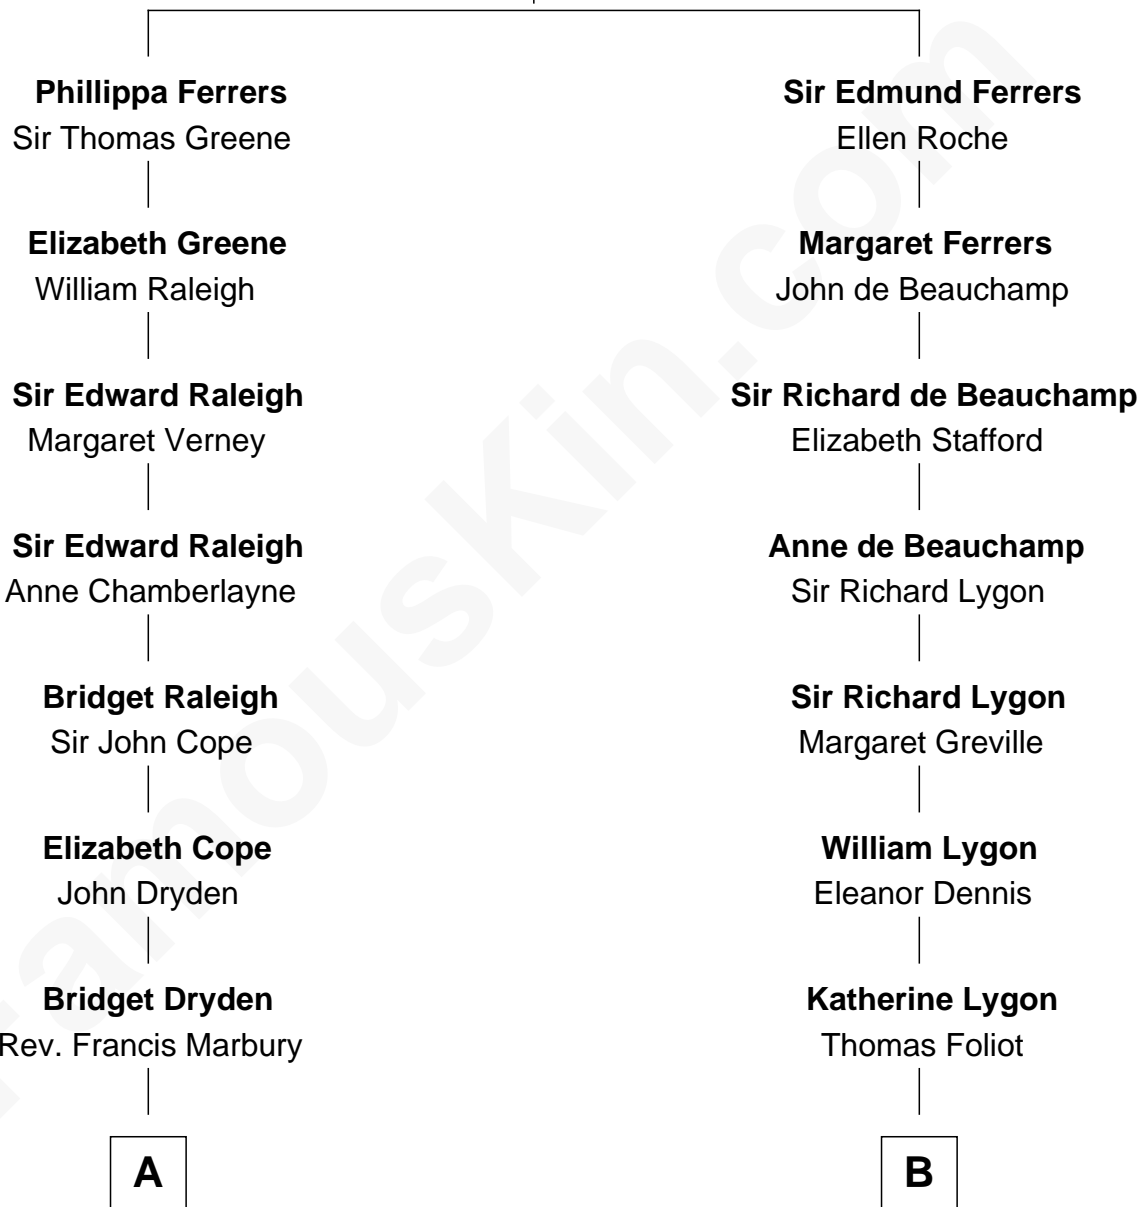

FamousKin.com
Relationship Chart of
Shanghai Pierce
Texas Cattleman

15th cousin 4 times removed of
Sarah Ferguson
Duchess of York

Robert de Ferrers
 Margaret Despencer

C

Andrew Henry Ferguson
Marian Louisa Montagu-Douglas-Scott

Ronald Ivor Ferguson
Susan Mary Wright

Sarah Ferguson
Duchess of York

FamousKin.com