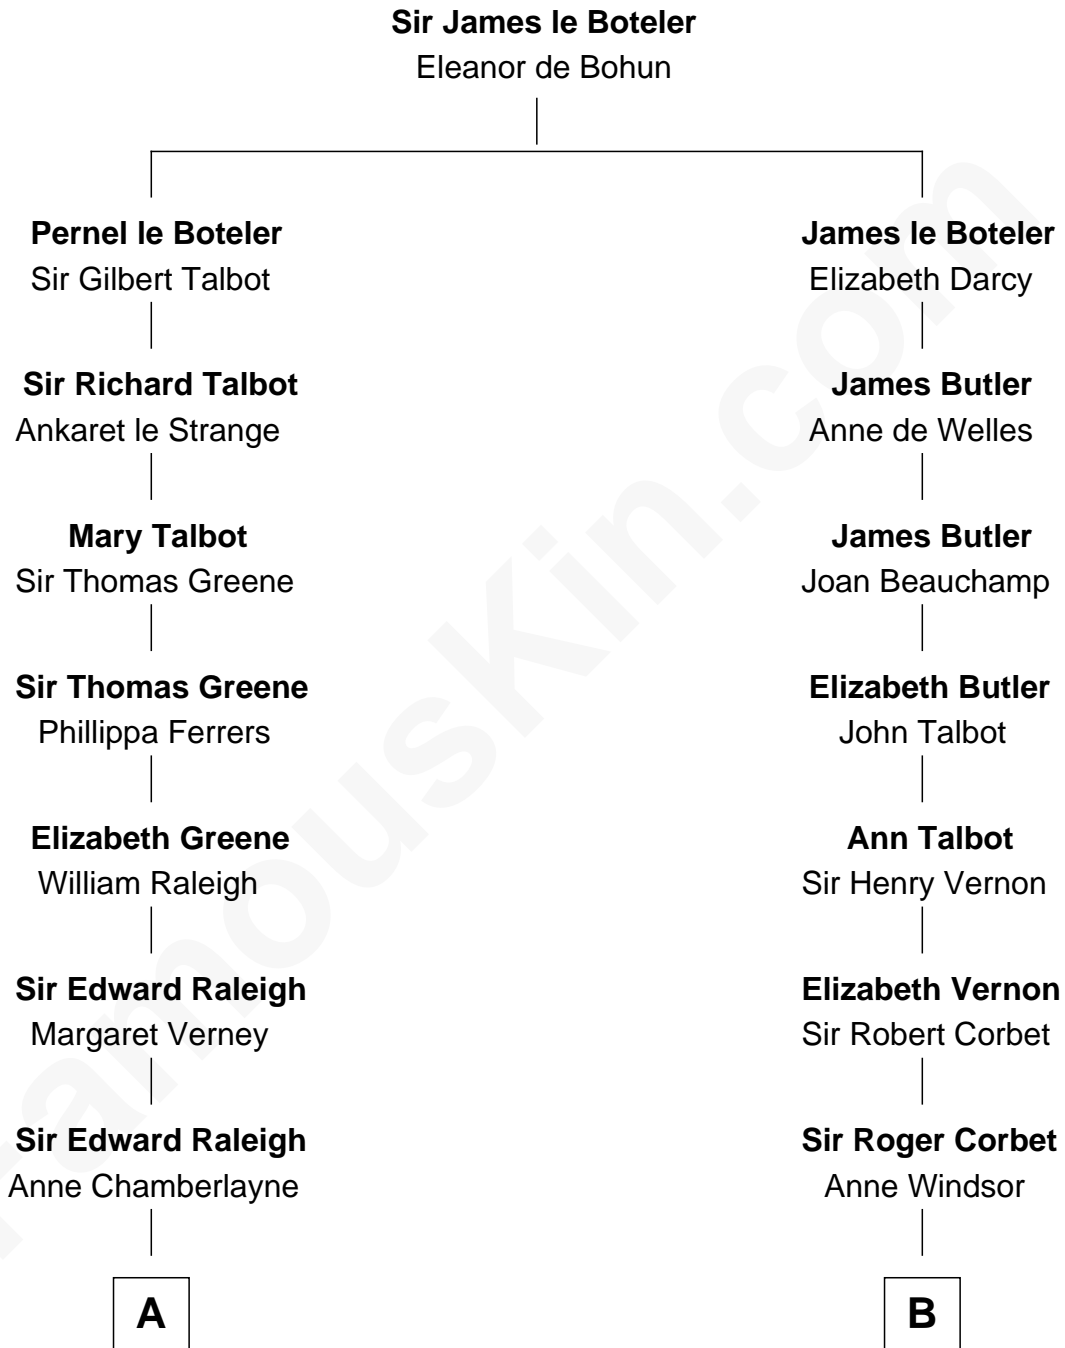

FamousKin.com
Relationship Chart of
Shanghai Pierce
Texas Cattleman

17th cousin 1 time removed of
Olivia De Havilland
Movie Actress

C

Jonathan D. Pearce
Hanna Phillips Head

Shanghai Pierce
Texas Cattleman

FamousKin.com