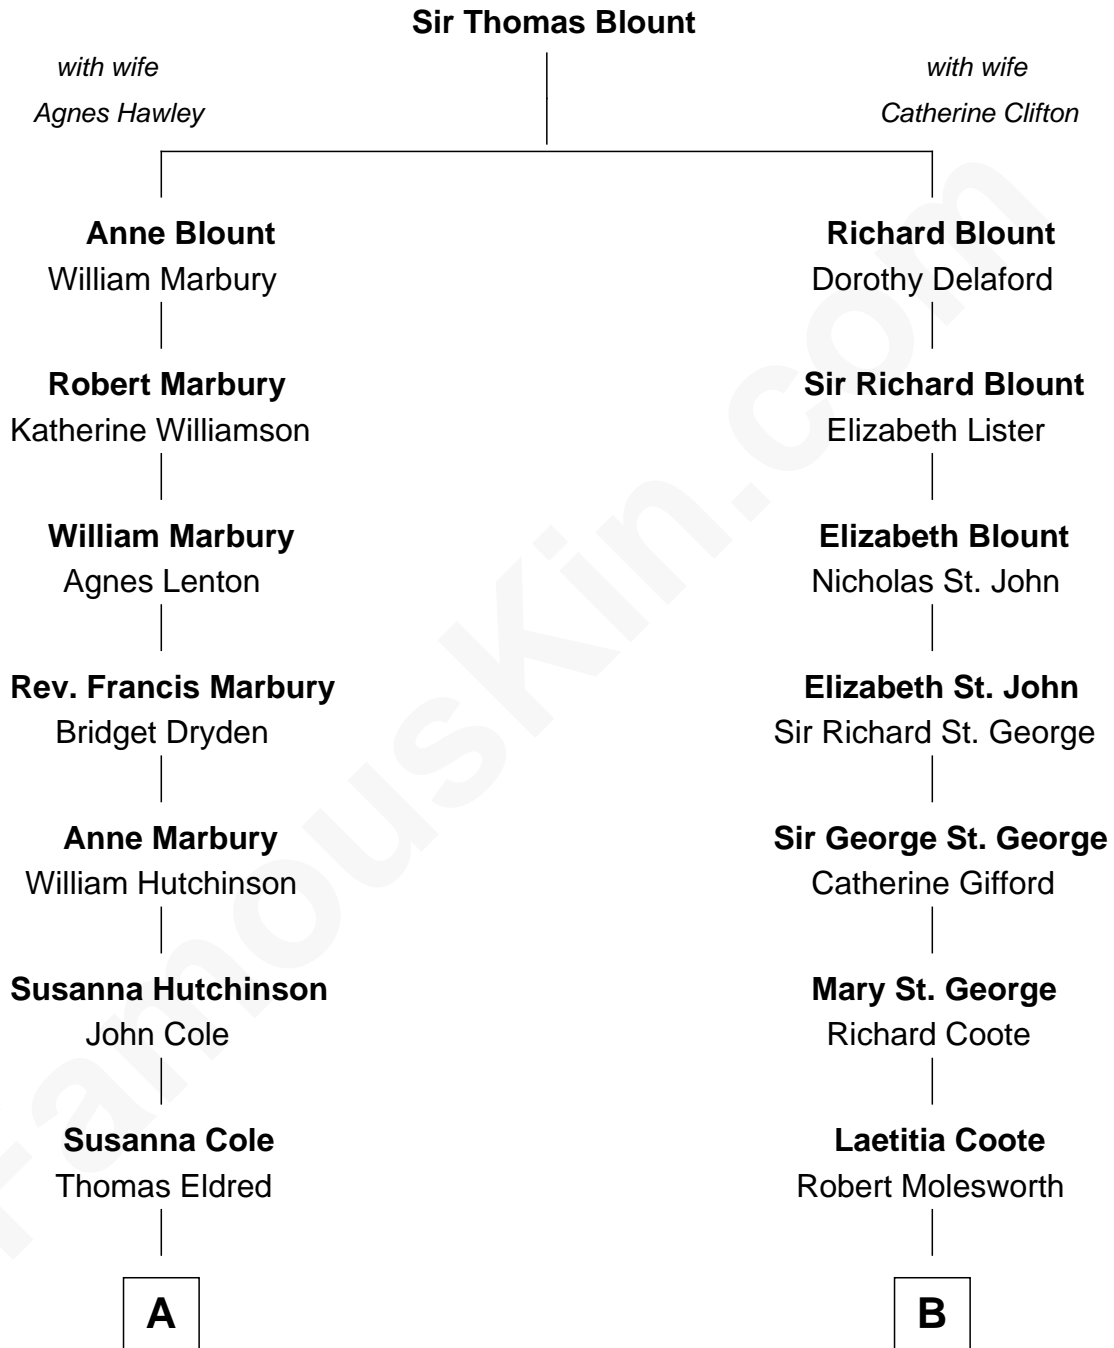

FamousKin.com Relationship Chart of

Shanghai Pierce

Texas Cattleman

12th cousin of

Joan Fontaine

Movie Actress

A

Susanna Eldred
Jeffrey Champlin

Emlin Champlin
Joseph Wilbore

Ambless Wilbore
Nathaniel Stoddard

Susanna Stoddard
Isaac Pearce

Jonathan D. Pearce
Hanna Phillips Head

Shanghai Pierce
Texas Cattleman

B

William Molesworth
Anne Adair

Richard Molesworth
Catherine Cobb

John Molesworth
Louise Tomkyns

Margaret Letitia Molesworth
Charles Richard De Havilland

Walter Augustus De Havilland
Lillian Augusta Ruse

Joan Fontaine
Movie Actress