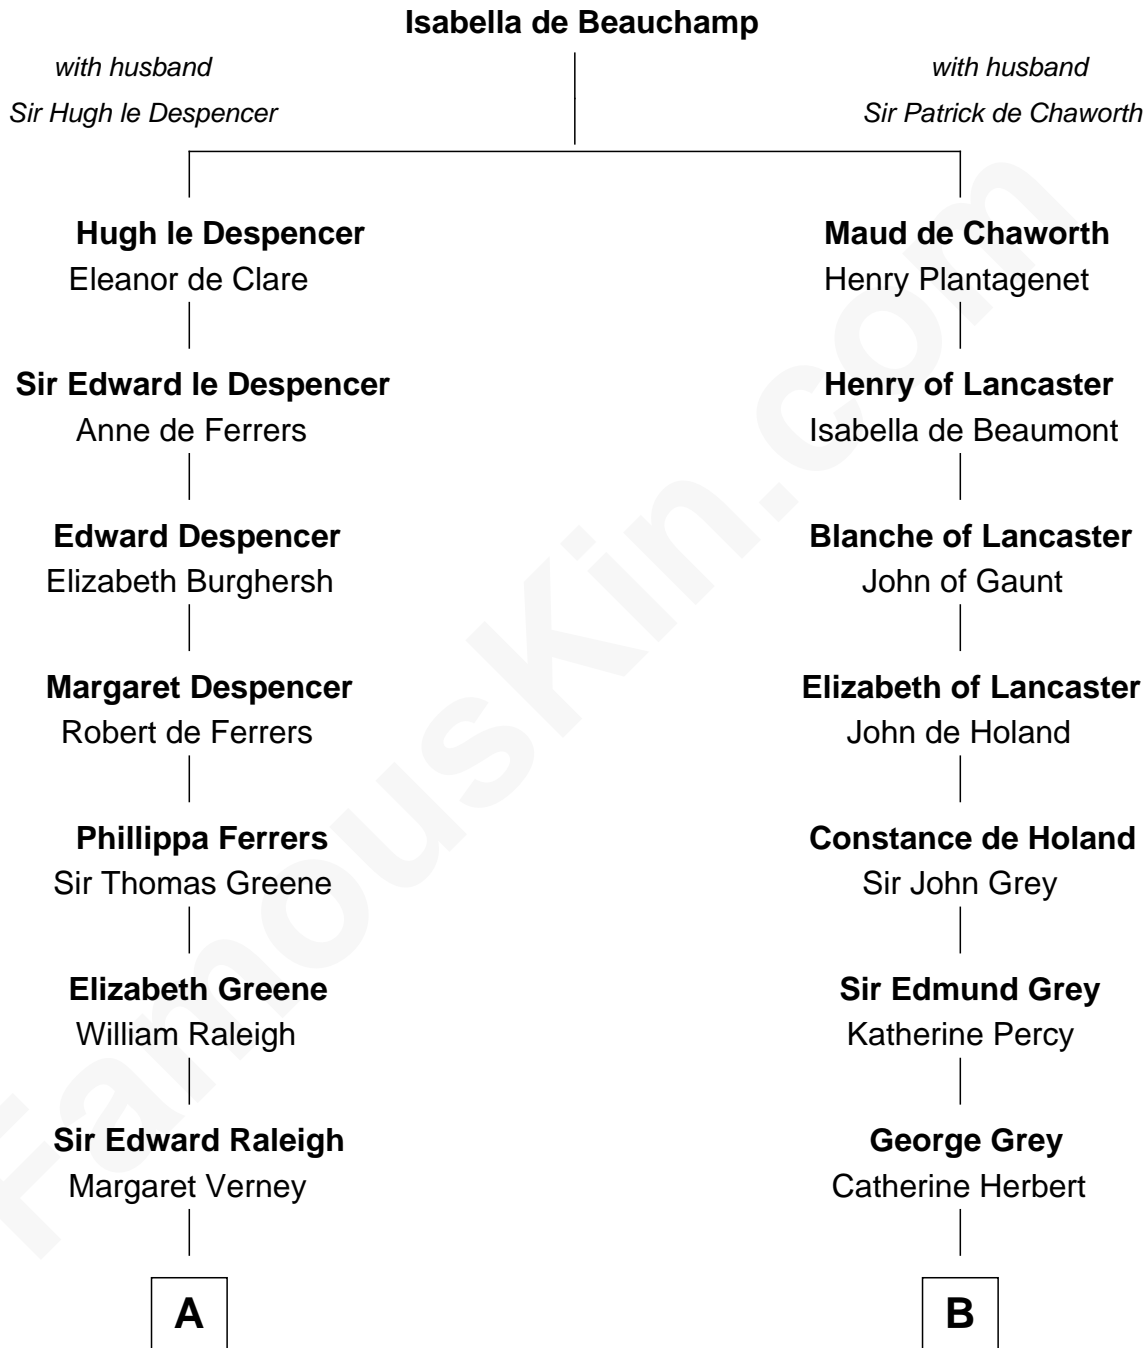

FamousKin.com

Relationship Chart of

Shanghai Pierce

Texas Cattleman

15th cousin 4 times removed of

DeWitt Clinton
6th Governor of New York

C

—
Susanna Stoddard

Isaac Pearce

—
Jonathan D. Pearce

Hanna Phillips Head

—
Shanghai Pierce

Texas Cattleman

FamousKin.com