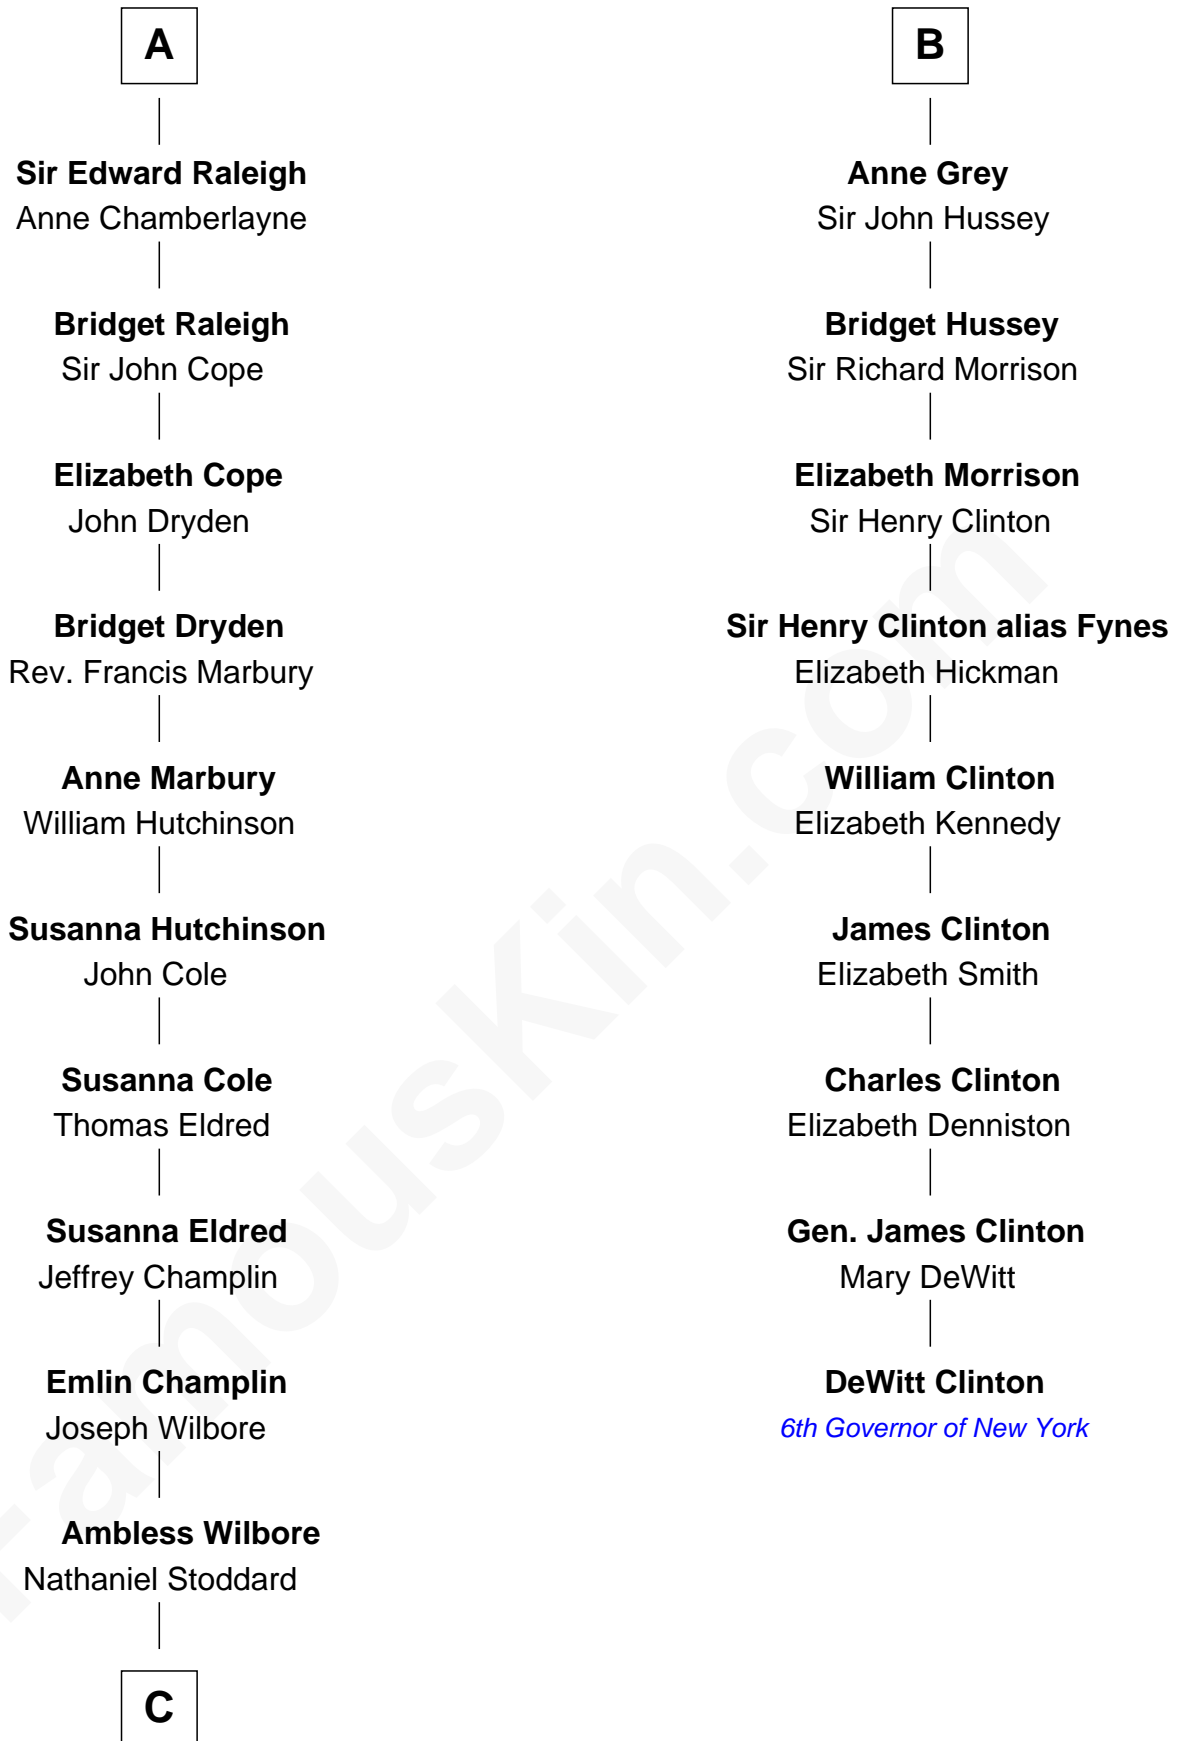

FamousKin.com

Relationship Chart of

Shanghai Pierce

Texas Cattleman

15th cousin 4 times removed of

DeWitt Clinton
6th Governor of New York

C

—
Susanna Stoddard

Isaac Pearce

—
Jonathan D. Pearce

Hanna Phillips Head

—
Shanghai Pierce

Texas Cattleman

FamousKin.com