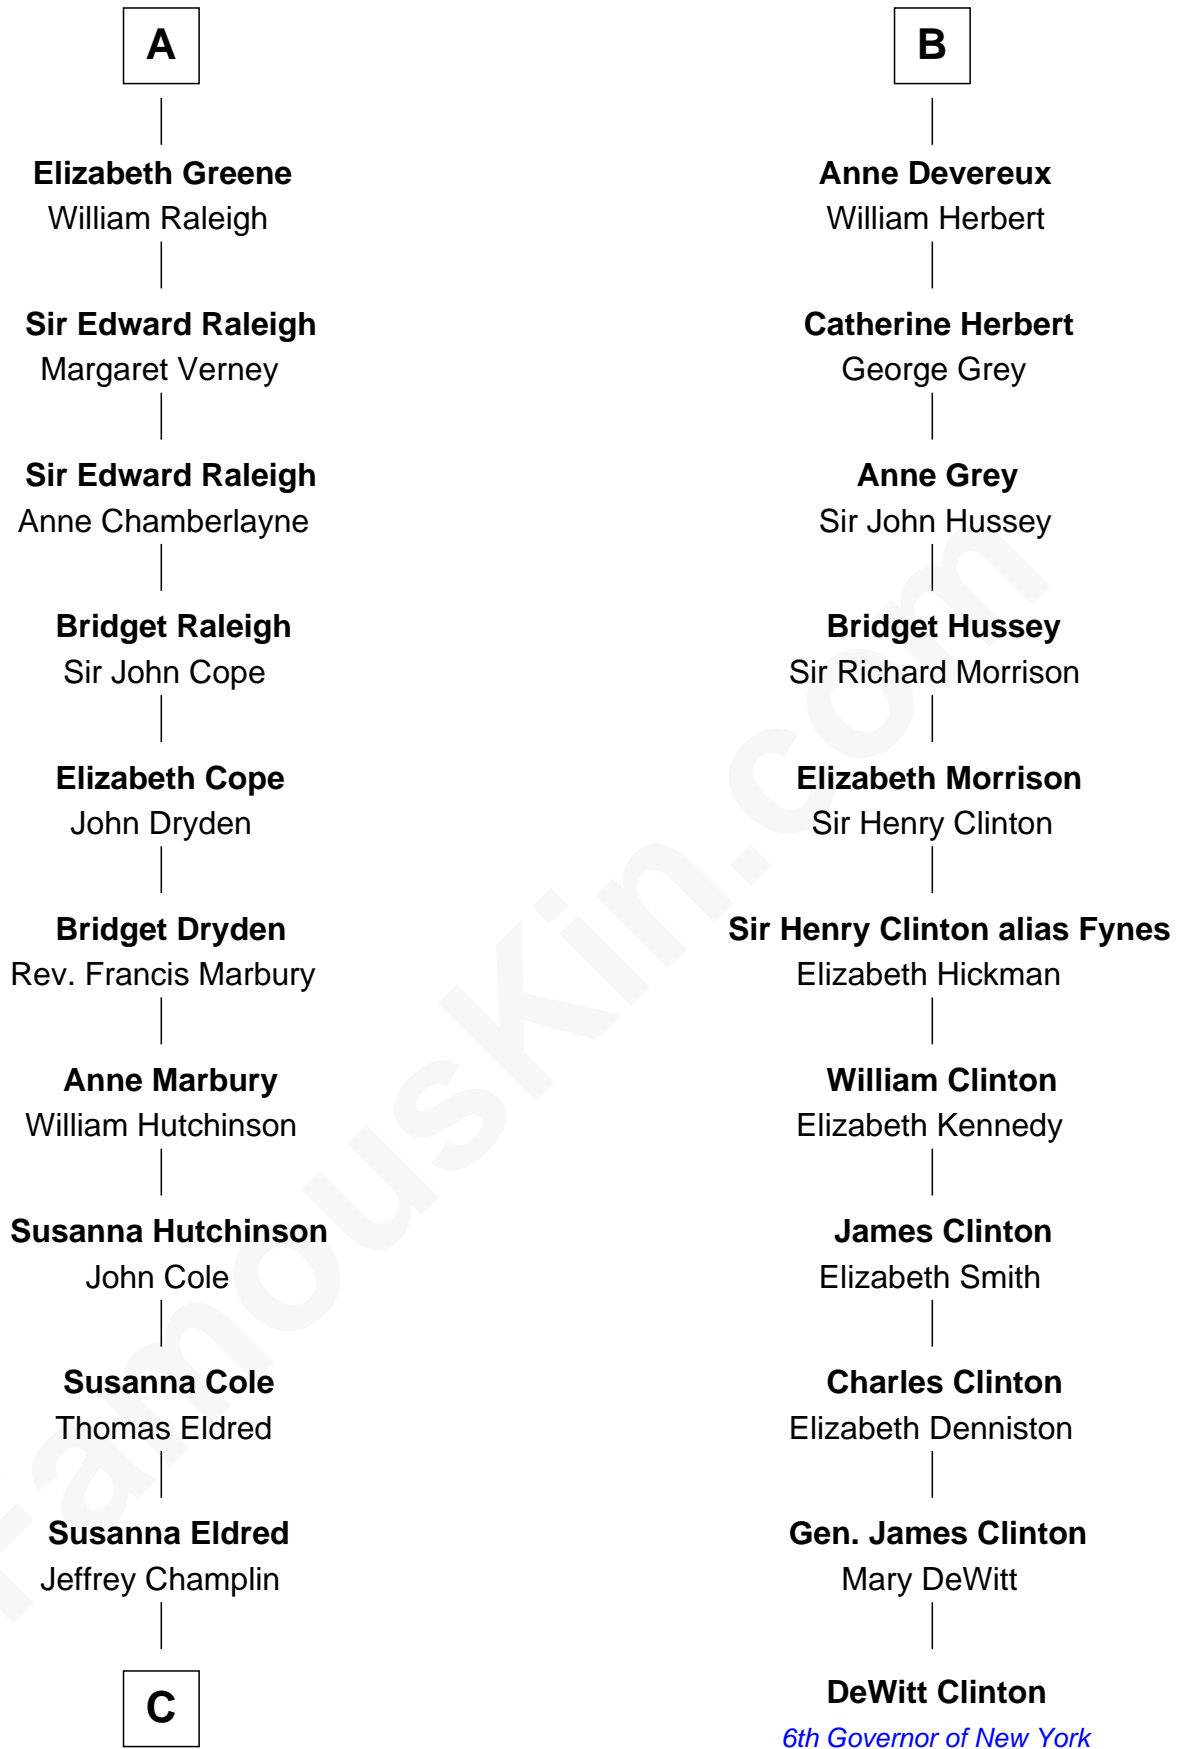

FamousKin.com
Relationship Chart of
Shanghai Pierce
Texas Cattleman

17th cousin 4 times removed of

DeWitt Clinton
6th Governor of New York

Sir Humphrey de Bohun
 Eleanor de Braiose

Humphrey de Bohun
 Maud de Fiennes

Margery de Bohun
 Sir Thebaud de Verdun

Humphrey de Bohun
 Elizabeth Plantagenet

Sir Thebaud de Verdun
 Maud Mortimer

Eleanor de Bohun
 Sir James le Boteler

Margery de Verdun
 Sir John Crophull

Pernel le Boteler
 Sir Gilbert Talbot

Thomas Crophull
 Sybil Delabere

Sir Richard Talbot
 Ankaret le Strange

Agnes Crophull
 Sir Walter Devereux

Mary Talbot
 Sir Thomas Greene

Sir Walter Devereux
 Elizabeth Bromwich

Sir Thomas Greene
 Phillippa Ferrers

Sir Walter Devereux
 Elizabeth Merbery

A

B

C

—
Emlin Champlin

Joseph Wilbore

—
Ambless Wilbore

Nathaniel Stoddard