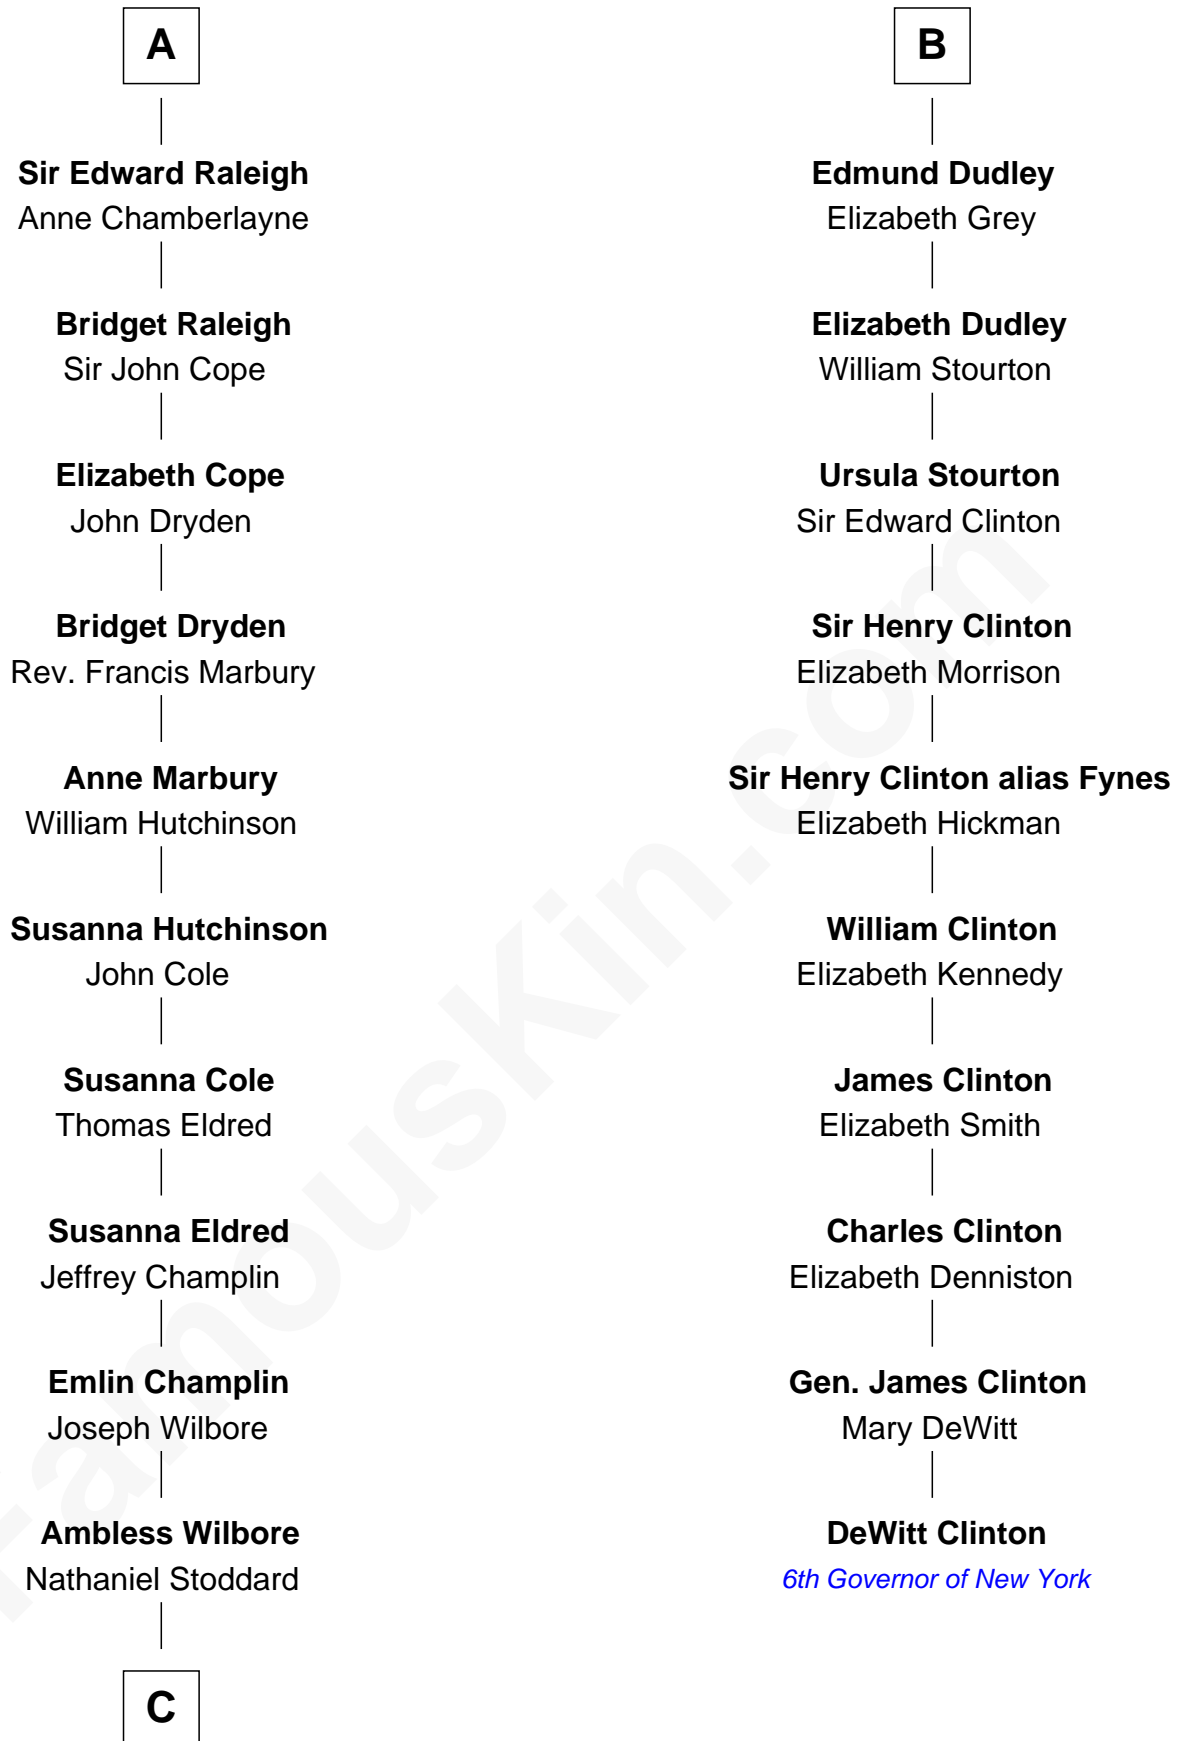

FamousKin.com
Relationship Chart of
Shanghai Pierce
Texas Cattleman

16th cousin 3 times removed of
DeWitt Clinton
6th Governor of New York

Sir Hugh le Despencer
 Isabella de Beauchamp

Hugh le Despencer
 Eleanor de Clare

Sir Edward le Despencer
 Anne de Ferrers

Edward Despencer
 Elizabeth Burghersh

Margaret Despencer
 Robert de Ferrers

Phillippa Ferrers
 Sir Thomas Greene

Elizabeth Greene
 William Raleigh

Sir Edward Raleigh
 Margaret Verney

A

Sir Philip le Despencer
 Margaret de Goushill

Sir Philip le Despencer
 Joan de Cobham

Sir Philip le Despencer
 Elizabeth - - - - -

Alice le Despenser
 Sir John Sutton

Sir John Sutton
 Constance Blount

Sir John Sutton
 Elizabeth Berkeley

Sir John Sutton Dudley
 Elizabeth Bramshot

B

C

—
Susanna Stoddard

Isaac Pearce

—
Jonathan D. Pearce

Hanna Phillips Head

—
Shanghai Pierce