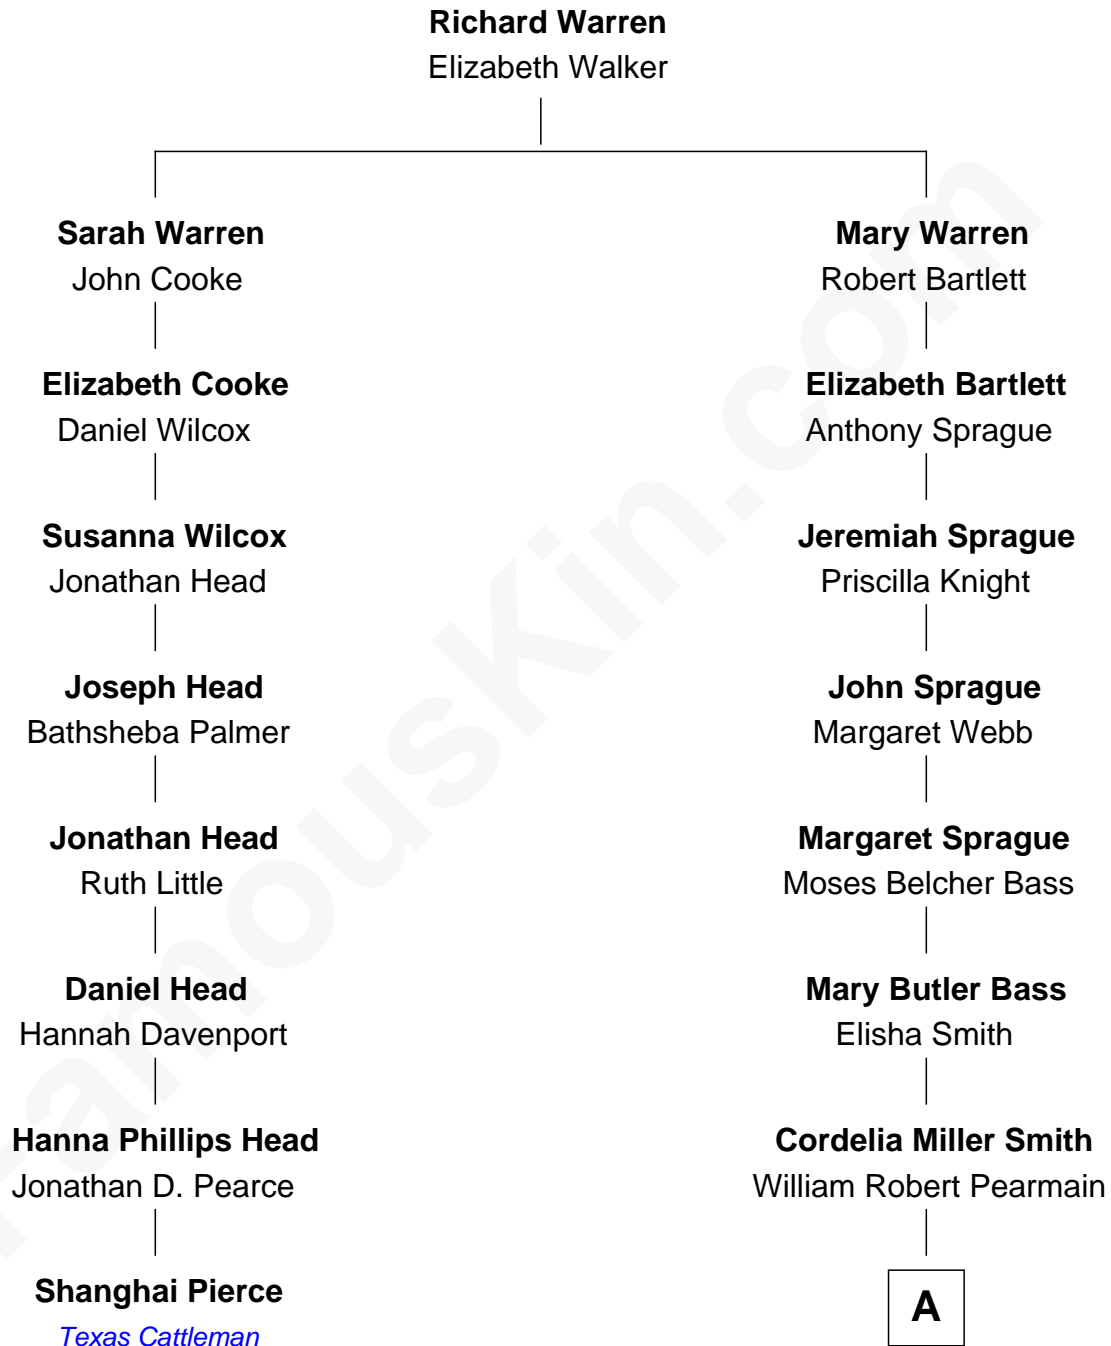

FamousKin.com

Relationship Chart of

Shanghai Pierce

Texas Cattleman

7th cousin 2 times removed of

Erskine Childers

4th President of Ireland

A

—
Margaret Cushing Pearmain

Dr. Hamilton Osgood

—
Mary Alden Osgood

Erskine Childers

—
Erskine Childers

4th President of Ireland

FamousKin.com