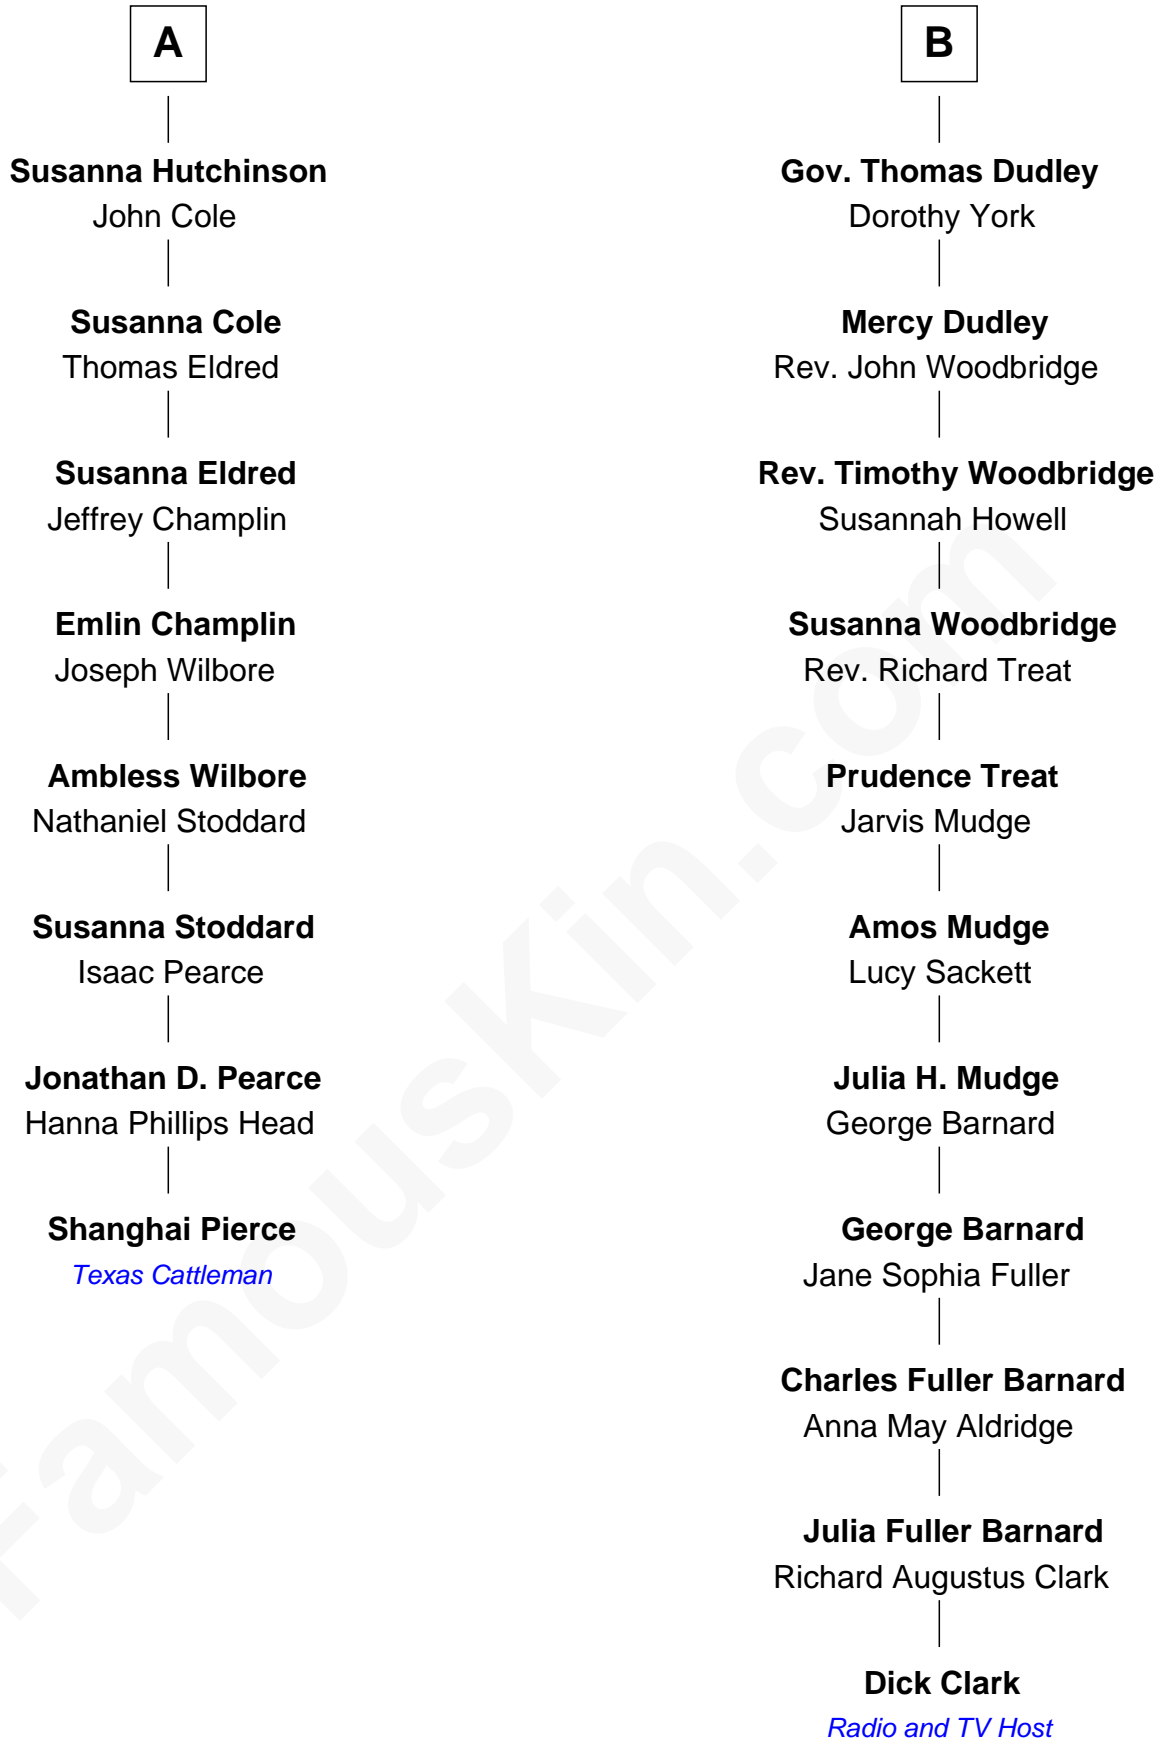

FamousKin.com
Relationship Chart of
Shanghai Pierce
Texas Cattleman

14th cousin 3 times removed of

Dick Clark
Radio and TV Host

Sir Walter Blount
 Sancha de Ayala

Sir Thomas Blount
 Margaret de Gresley

Constance Blount
 Sir John Sutton

Sir Thomas Blount
 Agnes Hawley

Sir John Sutton
 Elizabeth Berkeley

Anne Blount
 William Marbury

Sir Edmund Sutton
 Joyce Tiptoft

Robert Marbury
 Katherine Williamson

Sir Edward Sutton
 Cecily Willoughby

William Marbury
 Agnes Lenton

Sir John Sutton
 Cecily Grey

Rev. Francis Marbury
 Bridget Dryden

Sir Henry Dudley
 ----- Ashton

Anne Marbury
 William Hutchinson

Roger Dudley
 Susanna Thorne

A

B

Dick Clark photo by [Alan Light](#) (CC BY 2.0)