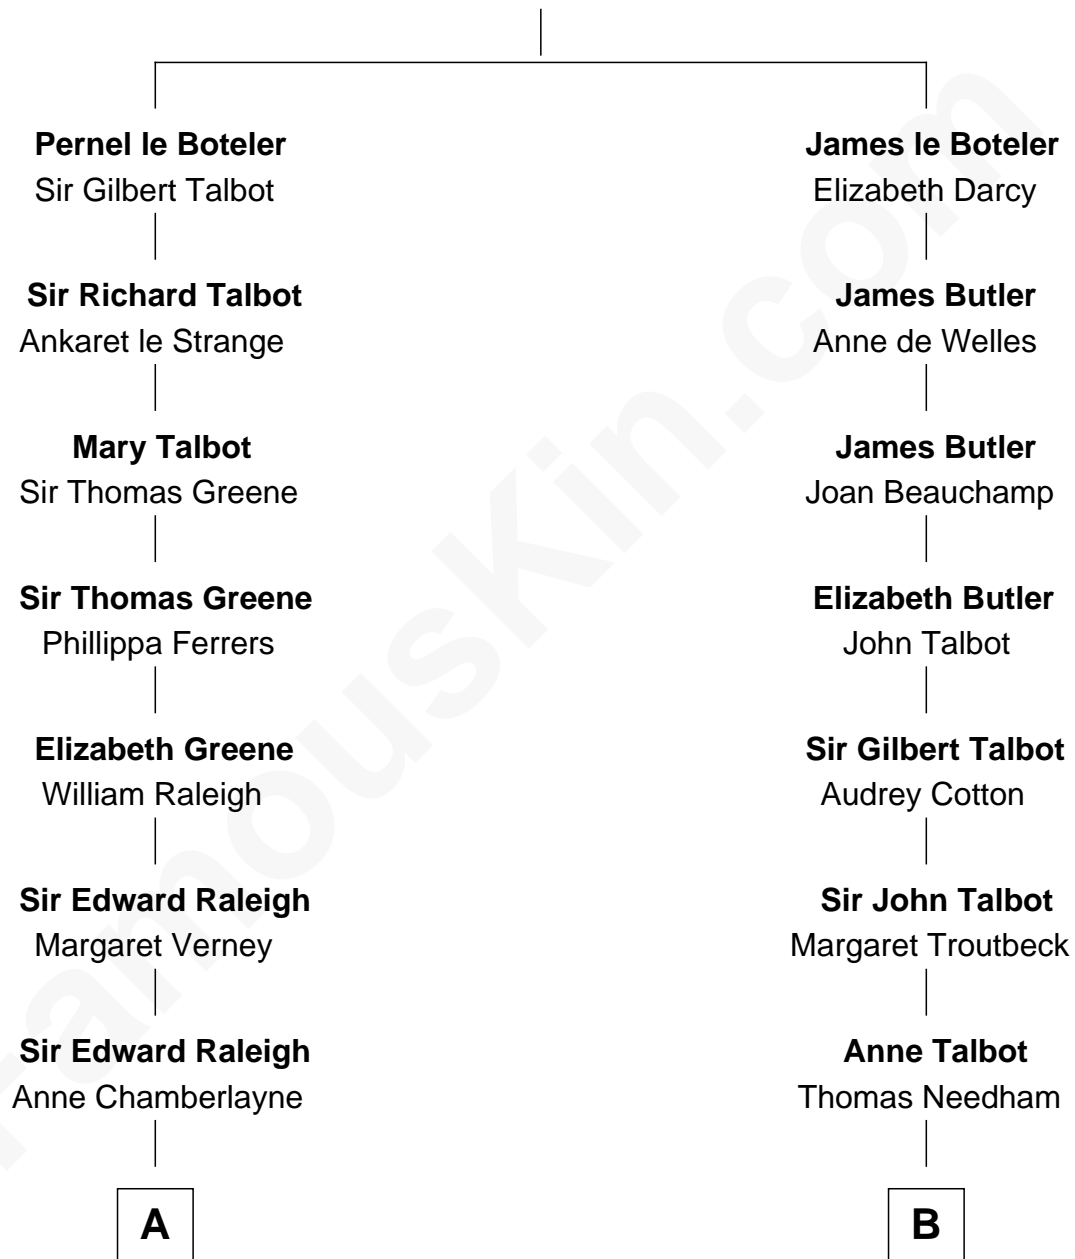

FamousKin.com
Relationship Chart of
Shanghai Pierce
Texas Cattleman

18th cousin 1 time removed of

Dick Clark
Radio and TV Host

Sir James le Boteler
 Eleanor de Bohun

C

Jonathan D. Pearce
Hanna Phillips Head

Shanghai Pierce
Texas Cattleman

D

Charles Fuller Barnard
Anna May Aldridge

Julia Fuller Barnard
Richard Augustus Clark

Dick Clark
Radio and TV Host

FamousKin.com