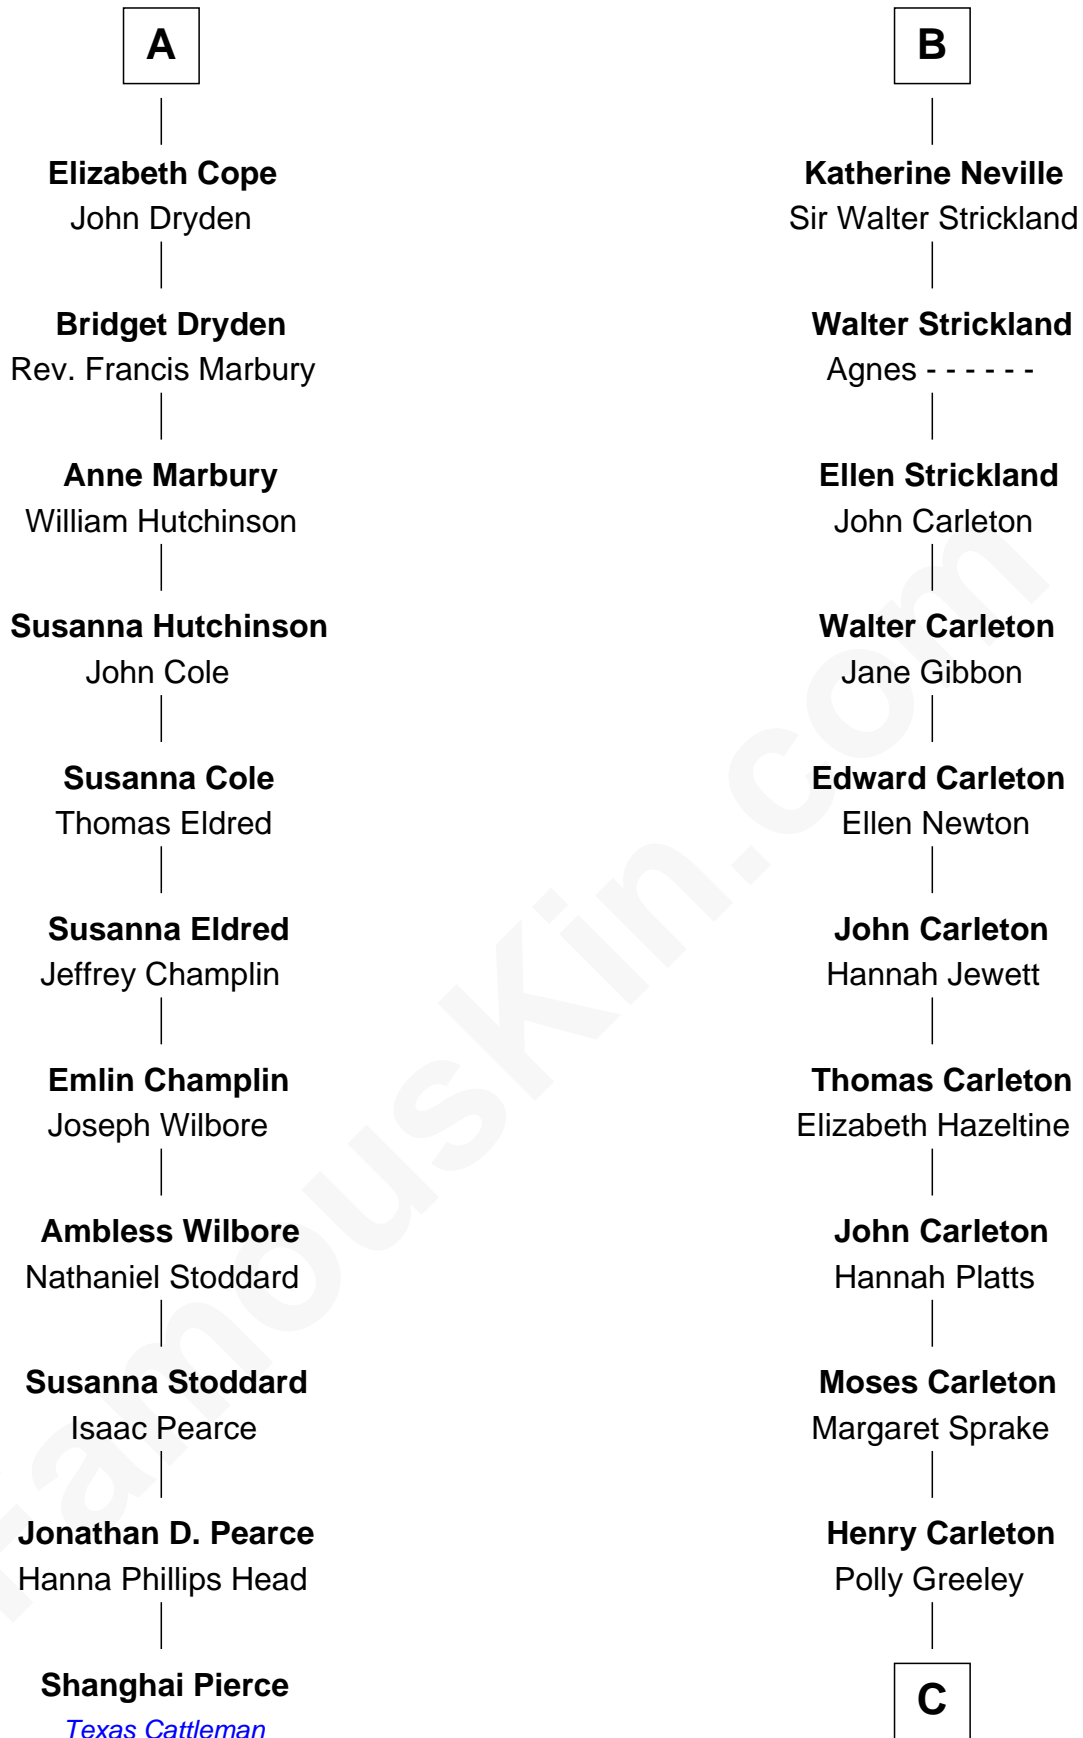

**FamousKin.com**  
**Relationship Chart of**  
**Shanghai Pierce**  
*Texas Cattleman*

17th cousin 1 time removed of

**Charles A. Pillsbury**  
*Co-Founder of C.A. Pillsbury Co.*

C

**Margaret Sprague Carleton**