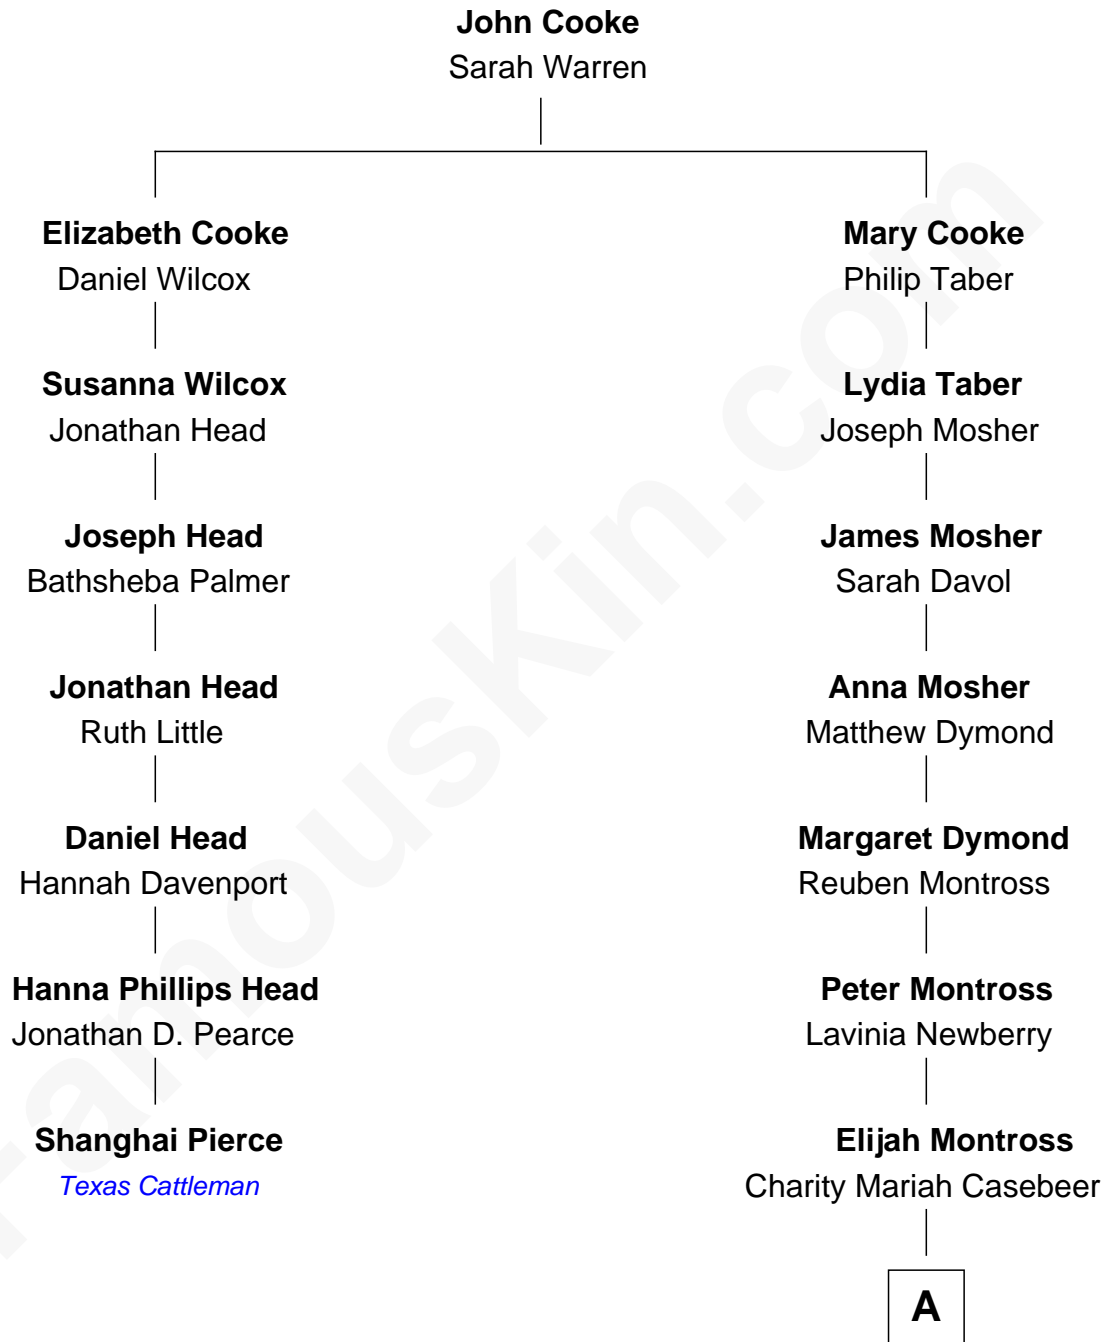

FamousKin.com
Relationship Chart of
Shanghai Pierce
Texas Cattleman

6th cousin 4 times removed of

Carly Fiorina
CEO of Hewlett-Packard

A

Emma Charlotte Montross

George M. Hall

Clara Marie Hall

Edgar Adam Juergens