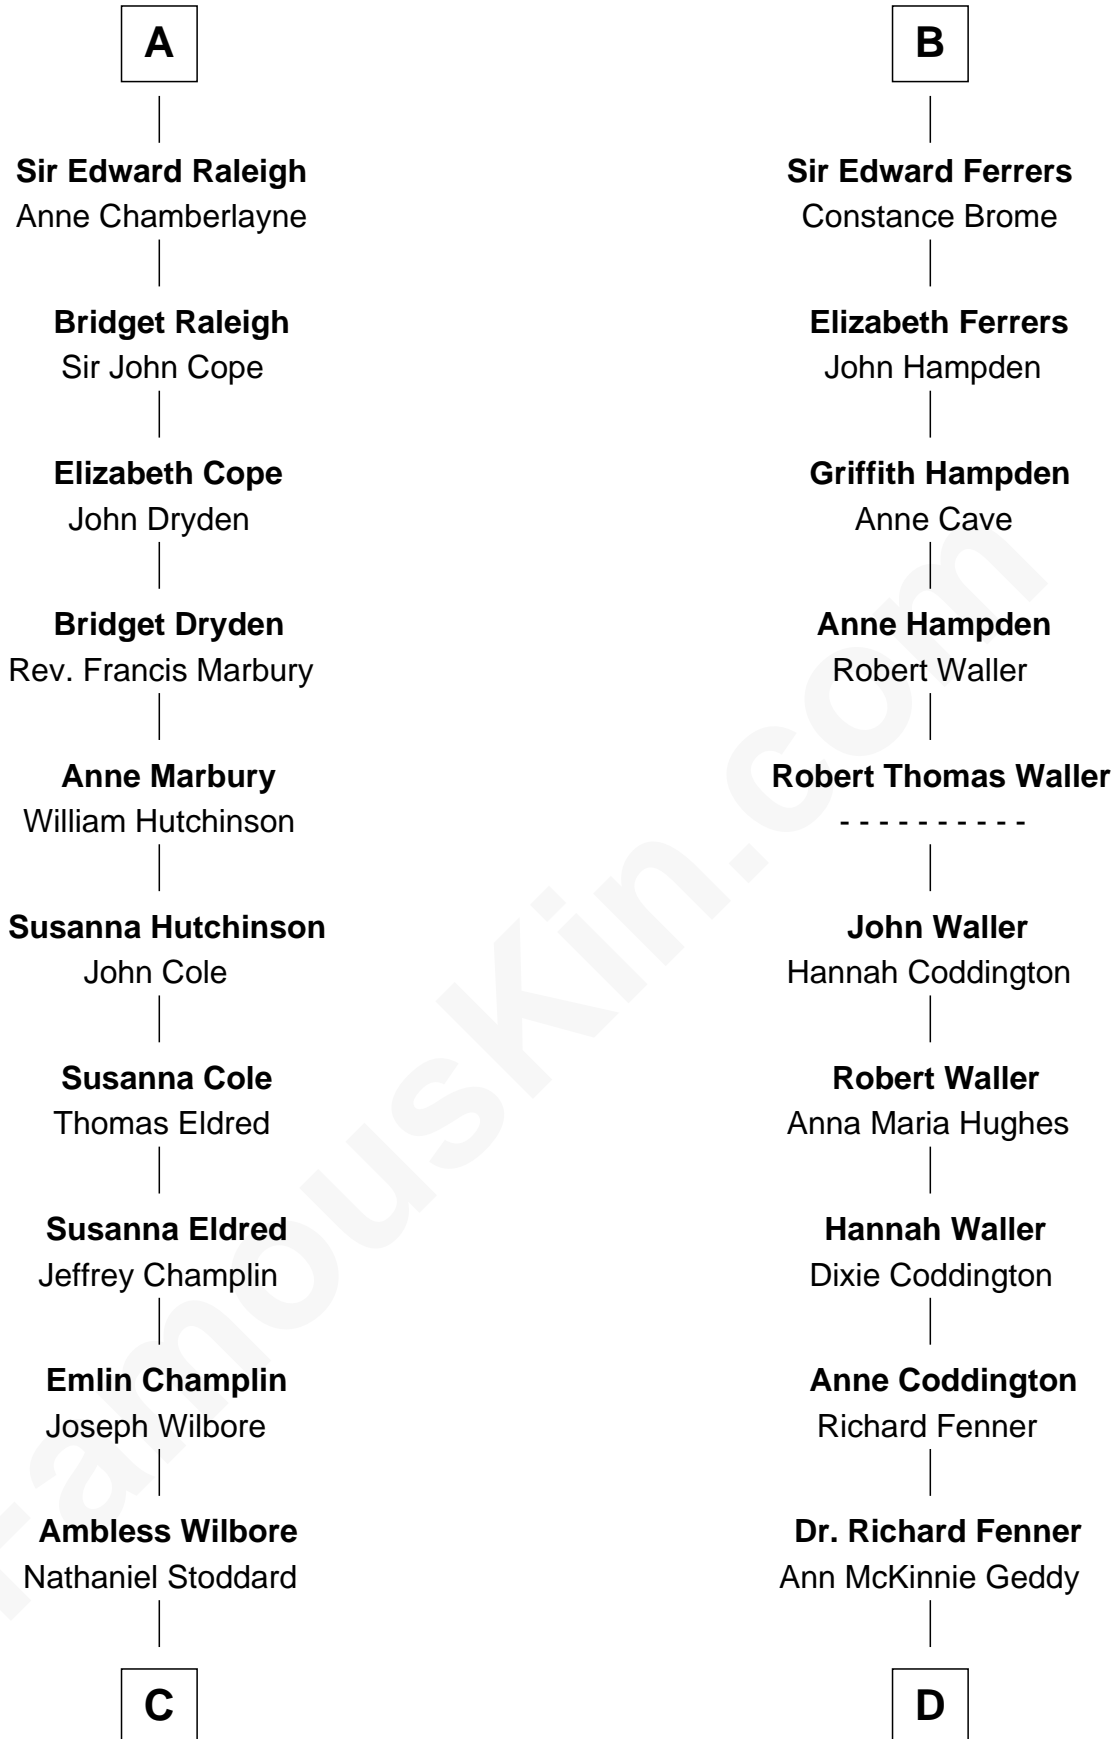

FamousKin.com
Relationship Chart of
Shanghai Pierce
Texas Cattleman

19th cousin 2 times removed of

John McCain
U.S. Senator from Arizona

Sir Gilbert de Clare
 Joan of Acre

C

Susanna Stoddard

Isaac Pearce

Jonathan D. Pearce

Hanna Phillips Head

Shanghai Pierce

Texas Cattleman

D

Eliza Geddy Fenner

James Vaulx

James Junius Vaulx

Margaret Garside

Katherine Davey Vaulx

Adm. John Sidney McCain

Adm. John Sidney McCain

Roberta Wright

John McCain

U.S. Senator from Arizona

FamousKin.com