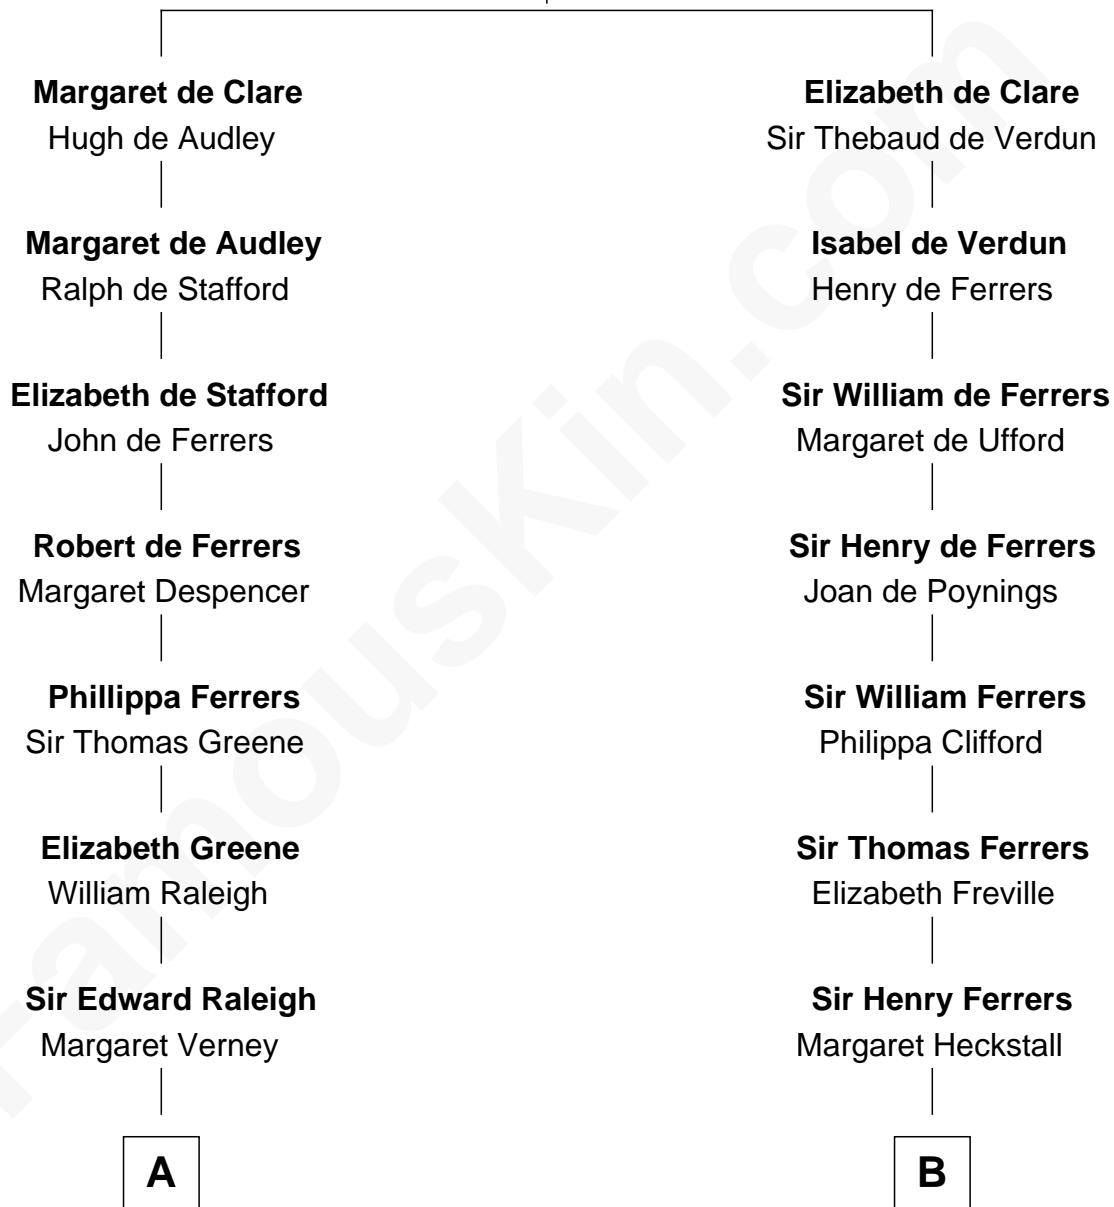

FamousKin.com
Relationship Chart of
Shanghai Pierce
Texas Cattleman

19th cousin 2 times removed of

John McCain
U.S. Senator from Arizona

Sir Gilbert de Clare
 Joan of Acre

C

Susanna Stoddard

Isaac Pearce

Jonathan D. Pearce

Hanna Phillips Head

Shanghai Pierce

Texas Cattleman

D

Eliza Geddy Fenner

James Vaulx

James Junius Vaulx

Margaret Garside

Katherine Davey Vaulx

Adm. John Sidney McCain

Adm. John Sidney McCain

Roberta Wright

John McCain

U.S. Senator from Arizona

FamousKin.com