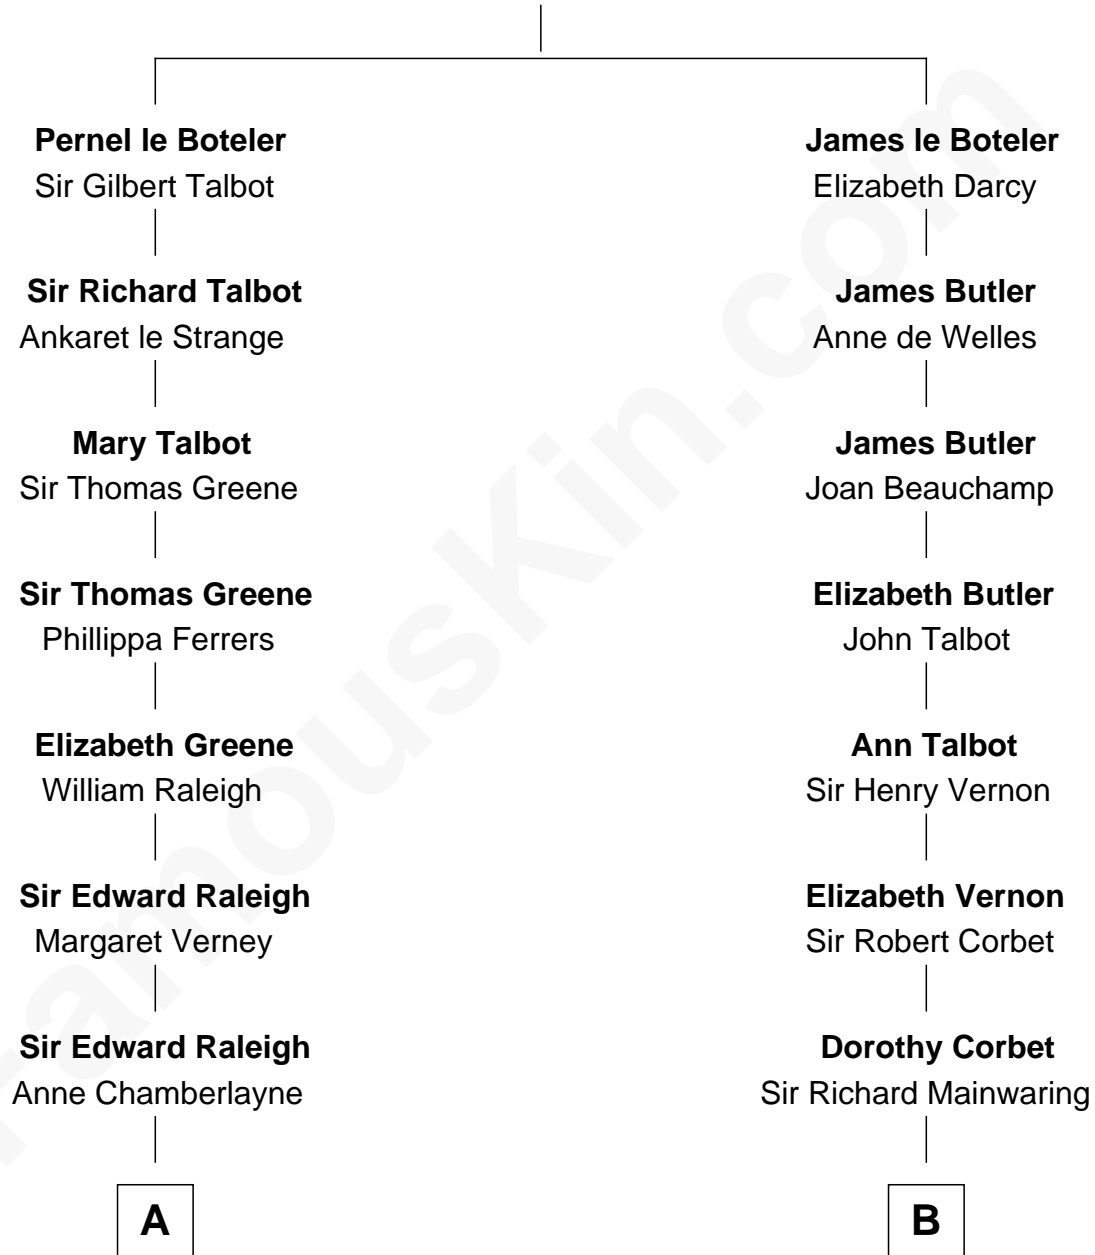

**FamousKin.com**  
**Relationship Chart of**  
**Shanghai Pierce**  
*Texas Cattleman*

18th cousin 2 times removed of

**Illeana Douglas**  
*TV and Movie Actress*

**Sir James le Boteler**  
 Eleanor de Bohun

**C**

**Jonathan D. Pearce**  
Hanna Phillips Head

**Shanghai Pierce**  
*Texas Cattleman*

**D**

**Lena Priscilla Shackelford**  
Edouard Gregory Hesselberg

**Melvyn Edouard Hesselberg**  
Rosalind Hightower