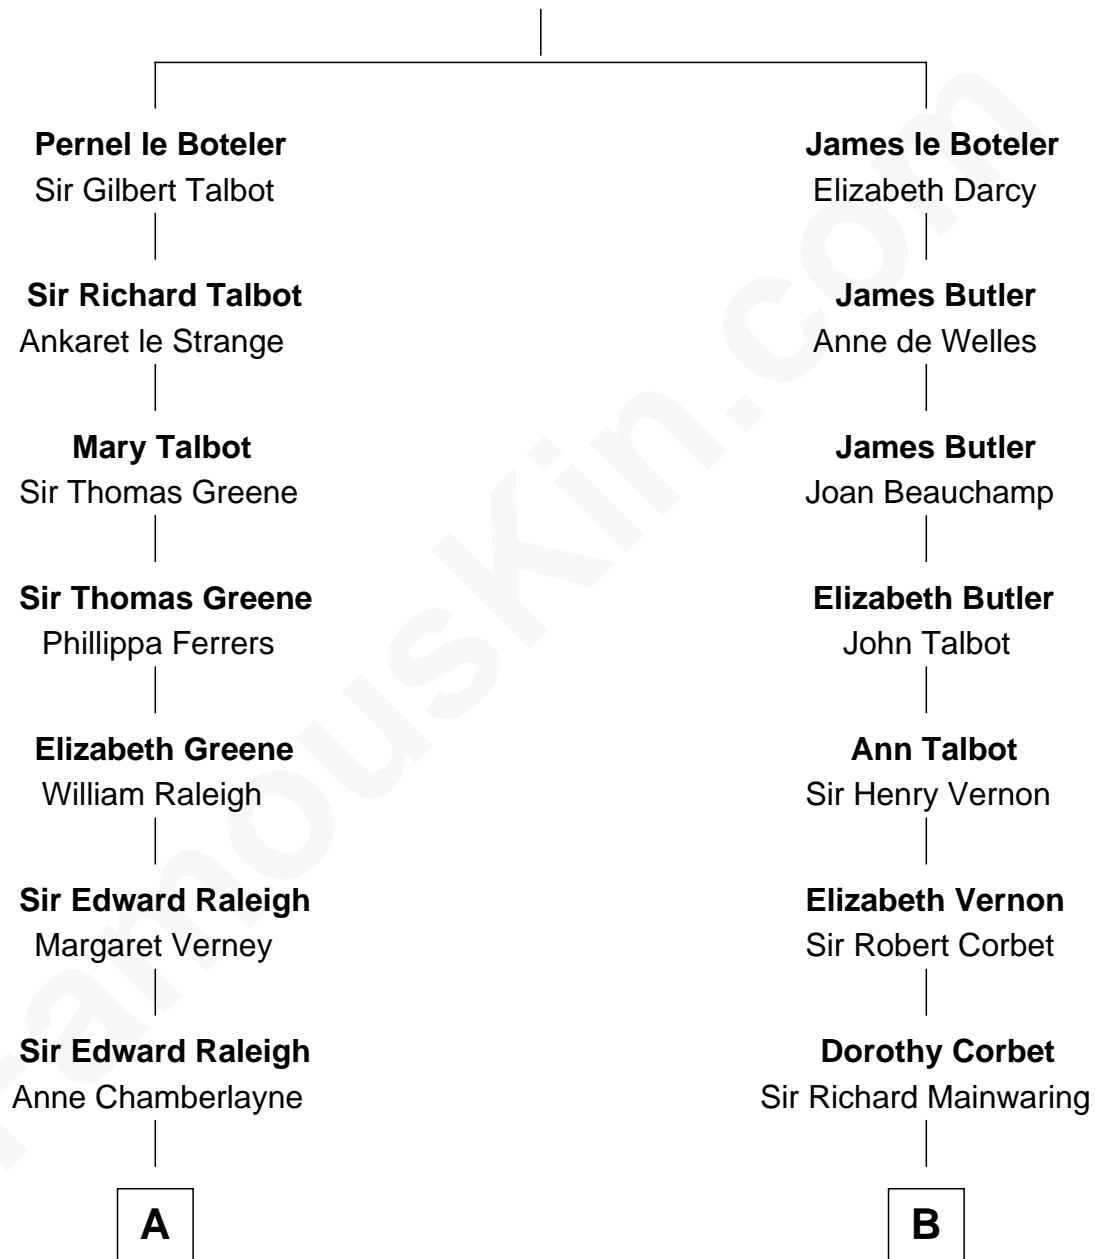

FamousKin.com Relationship Chart of

Shanghai Pierce

Texas Cattleman

18th cousin of

Melvyn Douglas

Movie Actor

Sir James le Boteler

Eleanor de Bohun

C

Jonathan D. Pearce
Hanna Phillips Head

Shanghai Pierce
Texas Cattleman

D

Lena Priscilla Shackelford
Edouard Gregory Hesselberg

Melvyn Douglas
Movie Actor

FamousKin.com