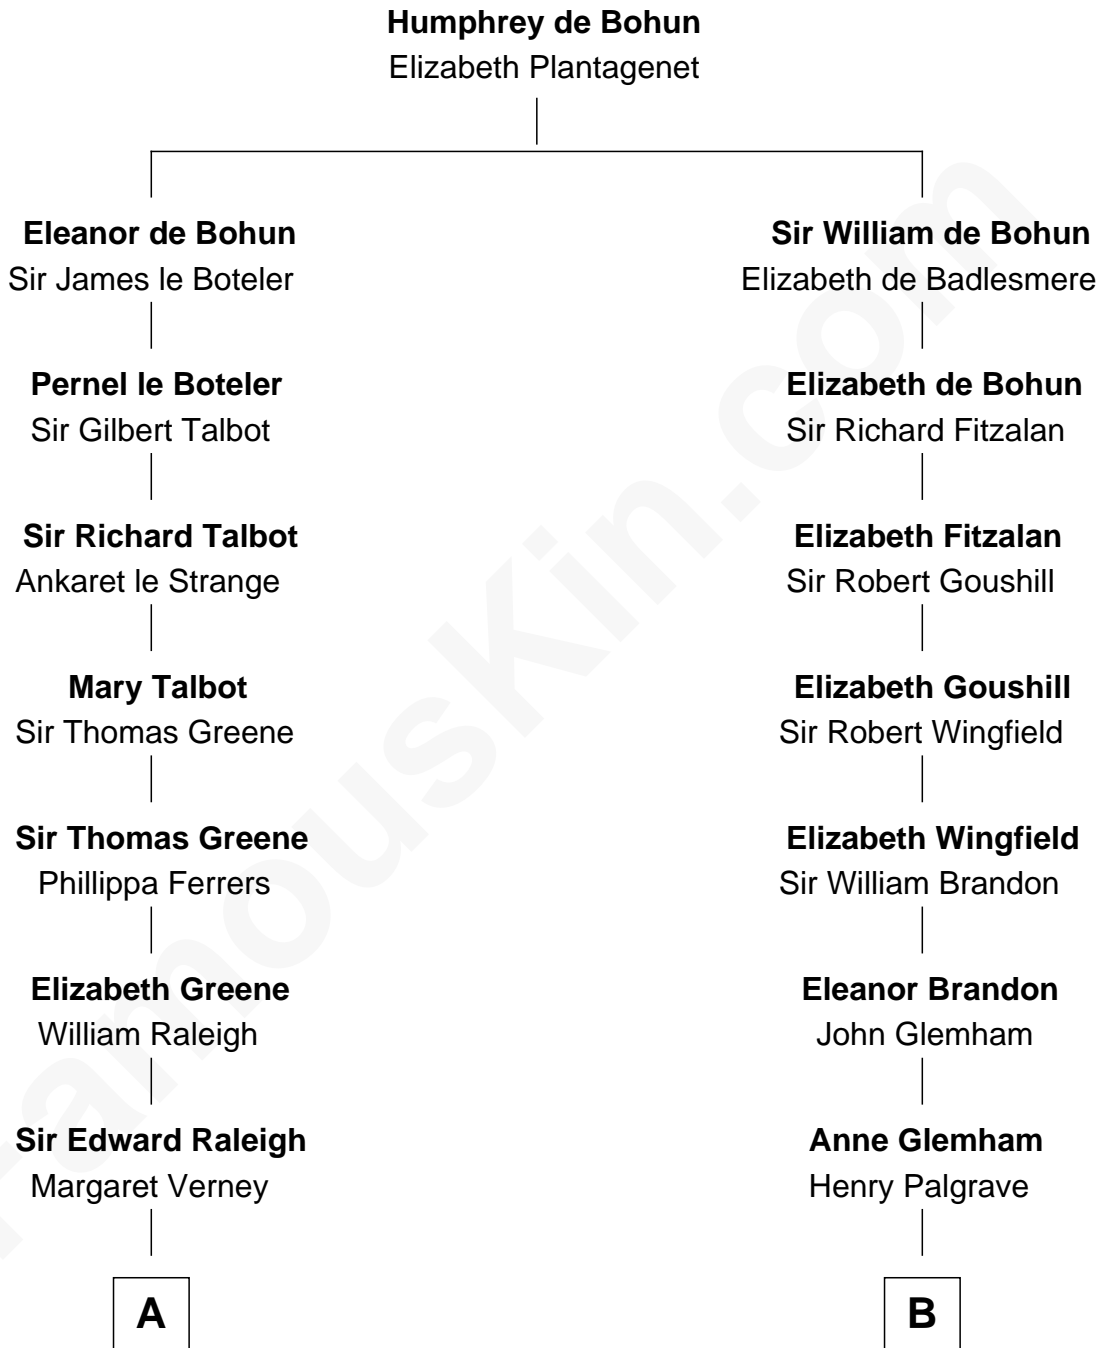

FamousKin.com

Relationship Chart of

Shanghai Pierce

Texas Cattleman

16th cousin 3 times removed of

Shubael D. Childs
Founder of S.D. Childs & Company

C

—
Susanna Stoddard

Isaac Pearce

—
Jonathan D. Pearce

Hanna Phillips Head

—
Shanghai Pierce

Texas Cattleman

FamousKin.com