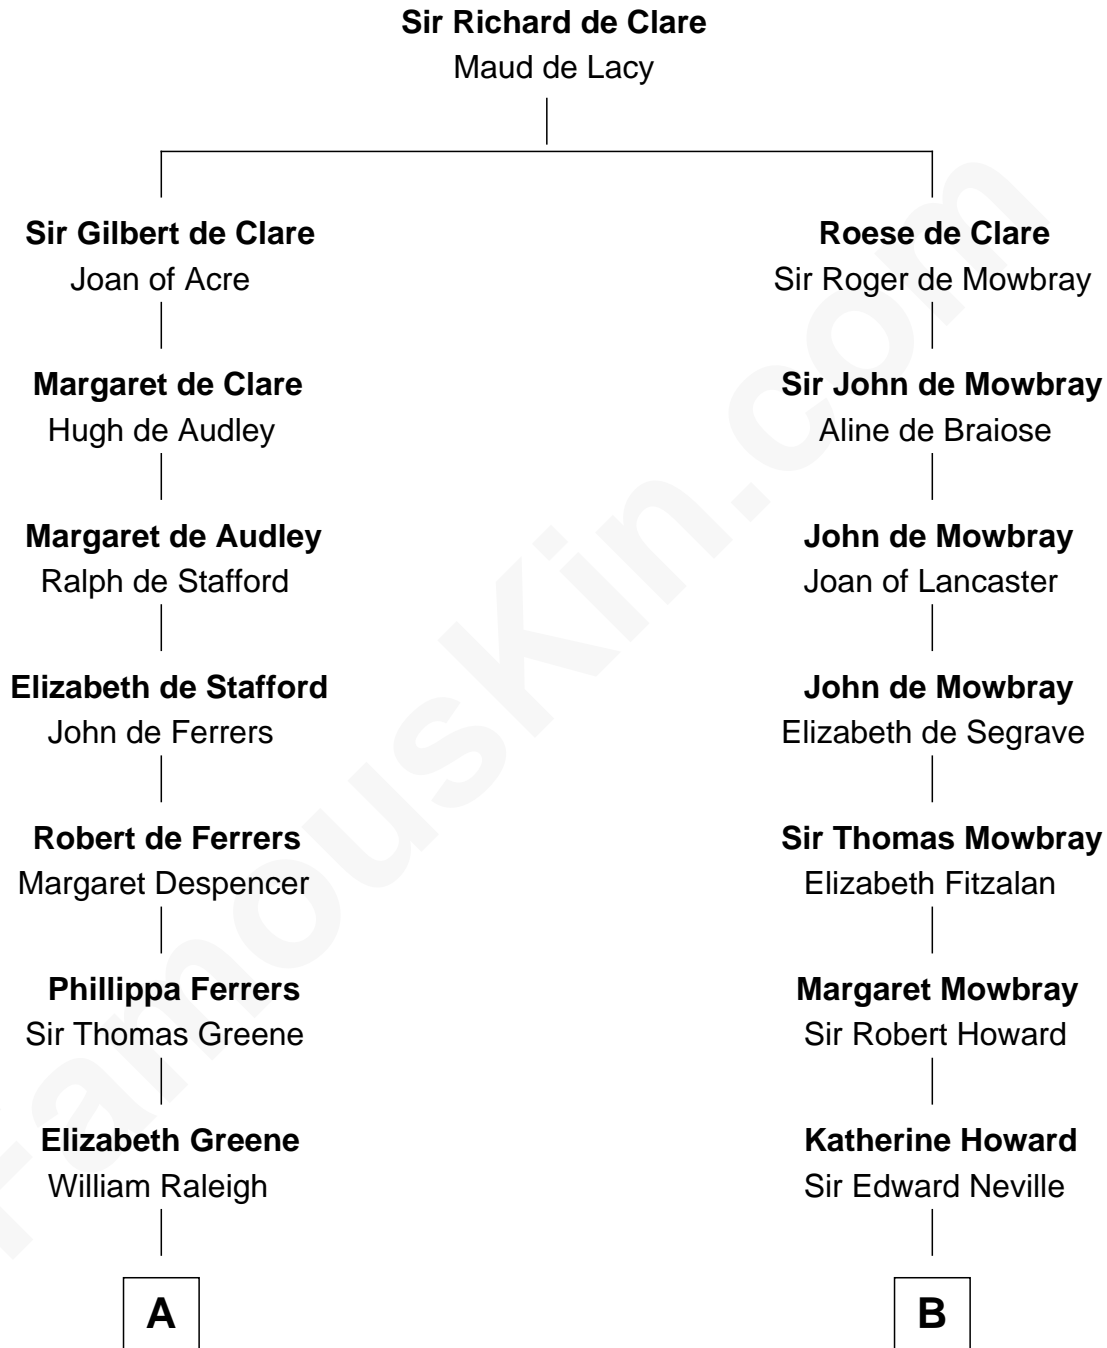

**FamousKin.com**  
**Relationship Chart of**  
**Shanghai Pierce**  
*Texas Cattleman*

17th cousin 3 times removed of

**Thomas Jefferson**

*3rd U.S. President and Signer of the Declaration of Independence*

**C**

—  
**Ambless Wilbore**  
Nathaniel Stoddard

—  
**Susanna Stoddard**  
Isaac Pearce

—  
**Jonathan D. Pearce**  
Hanna Phillips Head

—  
**Shanghai Pierce**  
*Texas Cattleman*

FamousKin.com