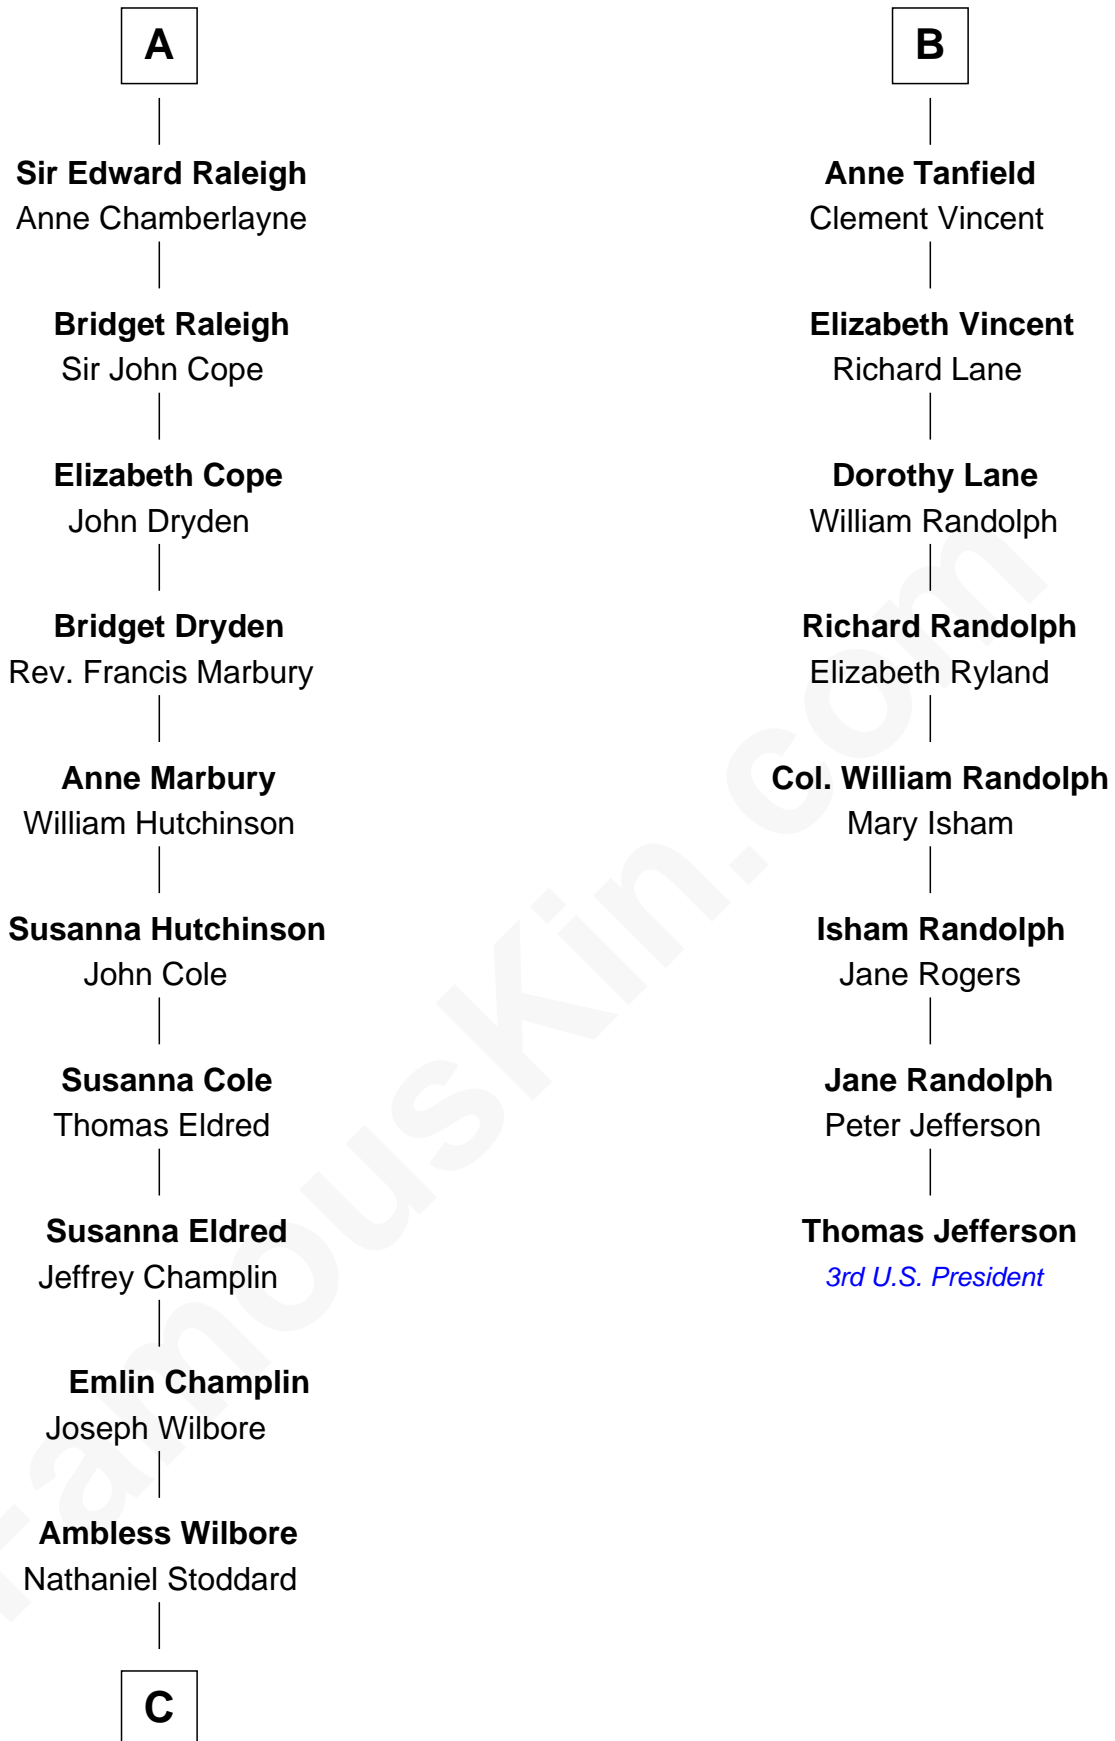

**FamousKin.com**  
**Relationship Chart of**  
**Shanghai Pierce**  
*Texas Cattleman*

14th cousin 5 times removed of

**Thomas Jefferson**

*3rd U.S. President and Signer of the Declaration of Independence*

**Sir Hugh I de Audley**  
 Iseult de Mortimer

**C**

—  
**Susanna Stoddard**

Isaac Pearce

—  
**Jonathan D. Pearce**

Hanna Phillips Head

—  
**Shanghai Pierce**

*Texas Cattleman*