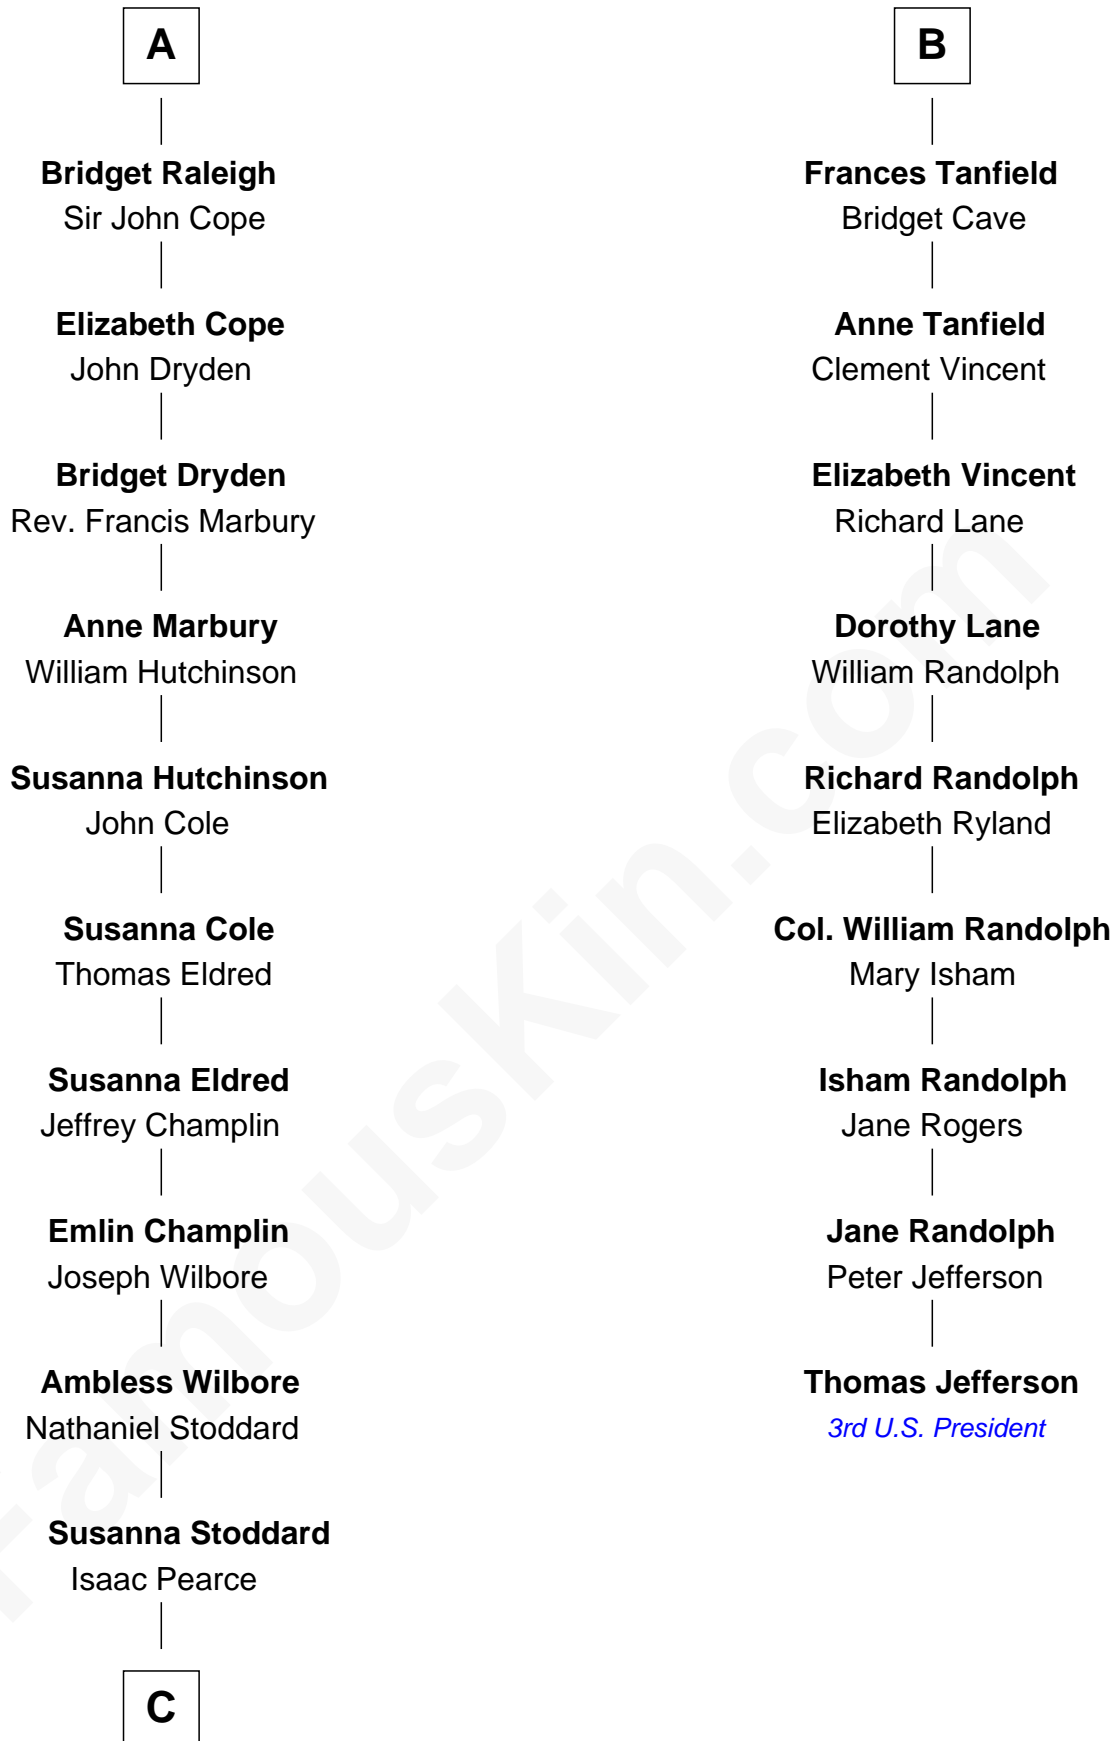

FamousKin.com
Relationship Chart of
Shanghai Pierce
Texas Cattleman

15th cousin 3 times removed of

Thomas Jefferson

3rd U.S. President and Signer of the Declaration of Independence

Edmund Fitzalan
 Alice de Warenne

C

Jonathan D. Pearce
Hanna Phillips Head

Shanghai Pierce
Texas Cattleman

FamousKin.com