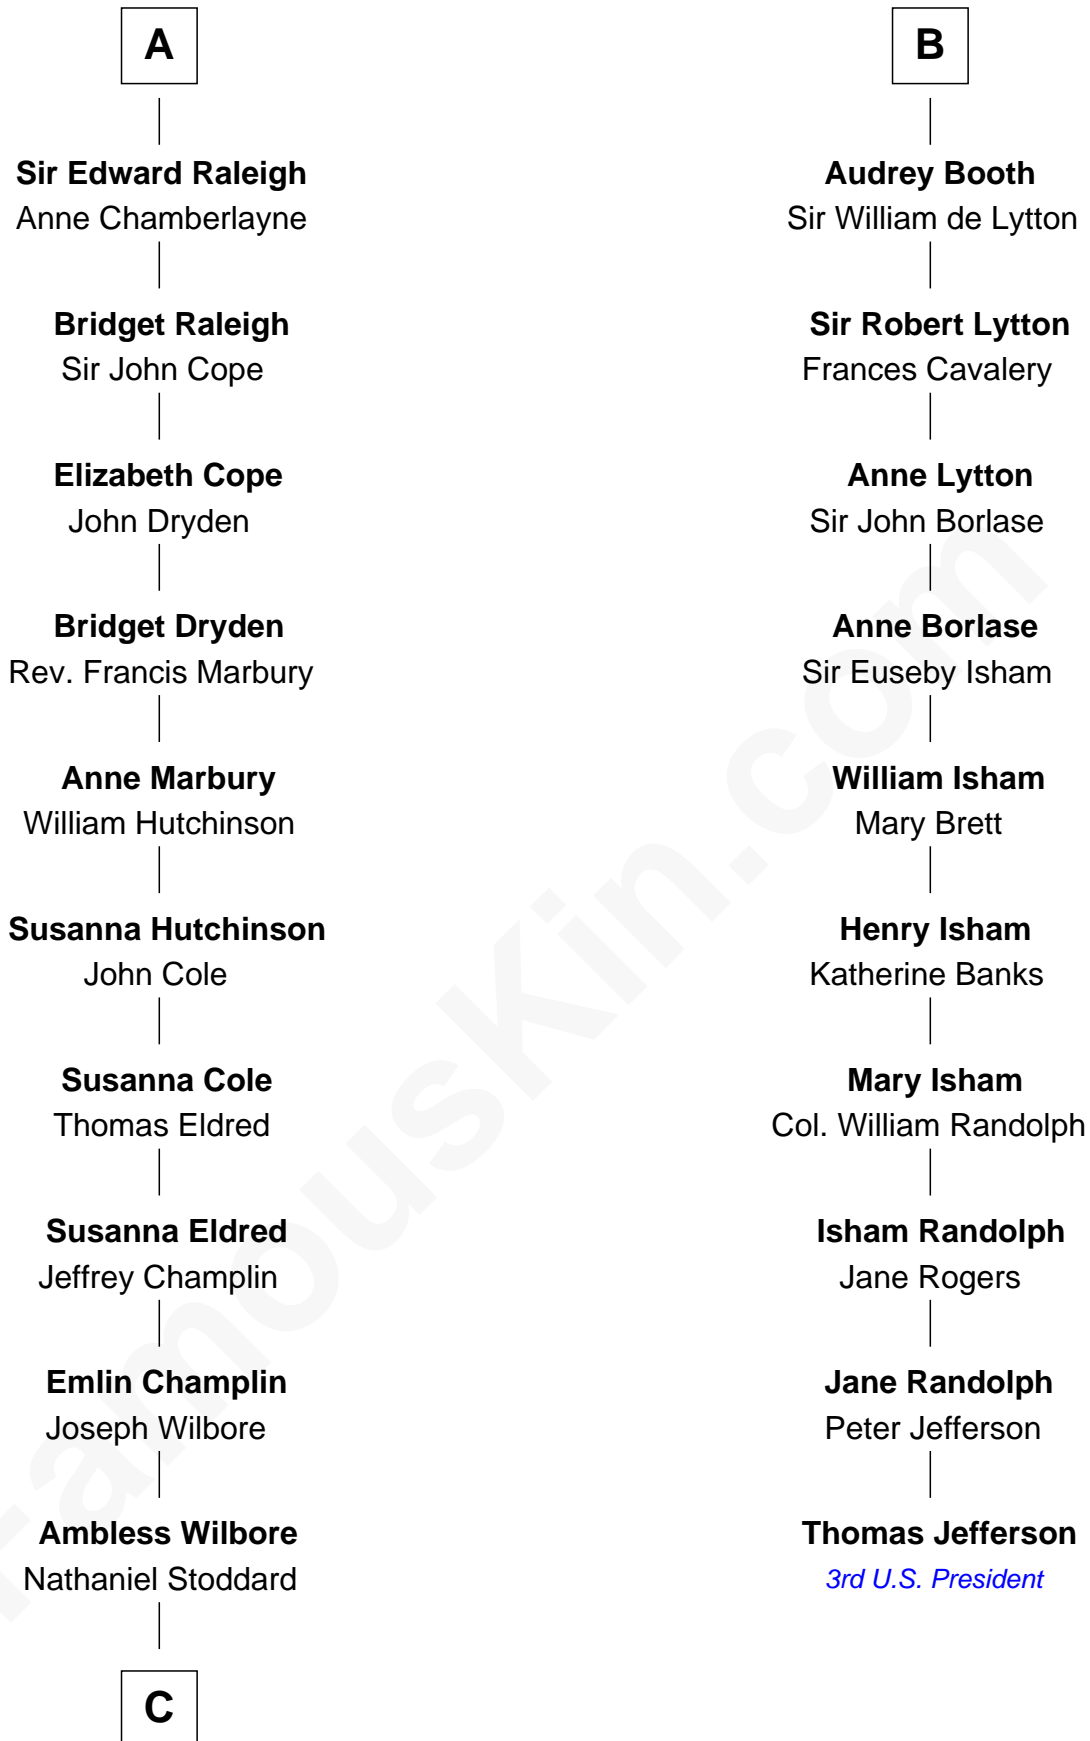

**FamousKin.com**  
**Relationship Chart of**  
**Shanghai Pierce**  
*Texas Cattleman*

16th cousin 3 times removed of

**Thomas Jefferson**

*3rd U.S. President and Signer of the Declaration of Independence*

**Sir Hugh le Despencer**  
 Isabella de Beauchamp

**C**

—  
**Susanna Stoddard**

Isaac Pearce

—  
**Jonathan D. Pearce**

Hanna Phillips Head

—  
**Shanghai Pierce**

*Texas Cattleman*