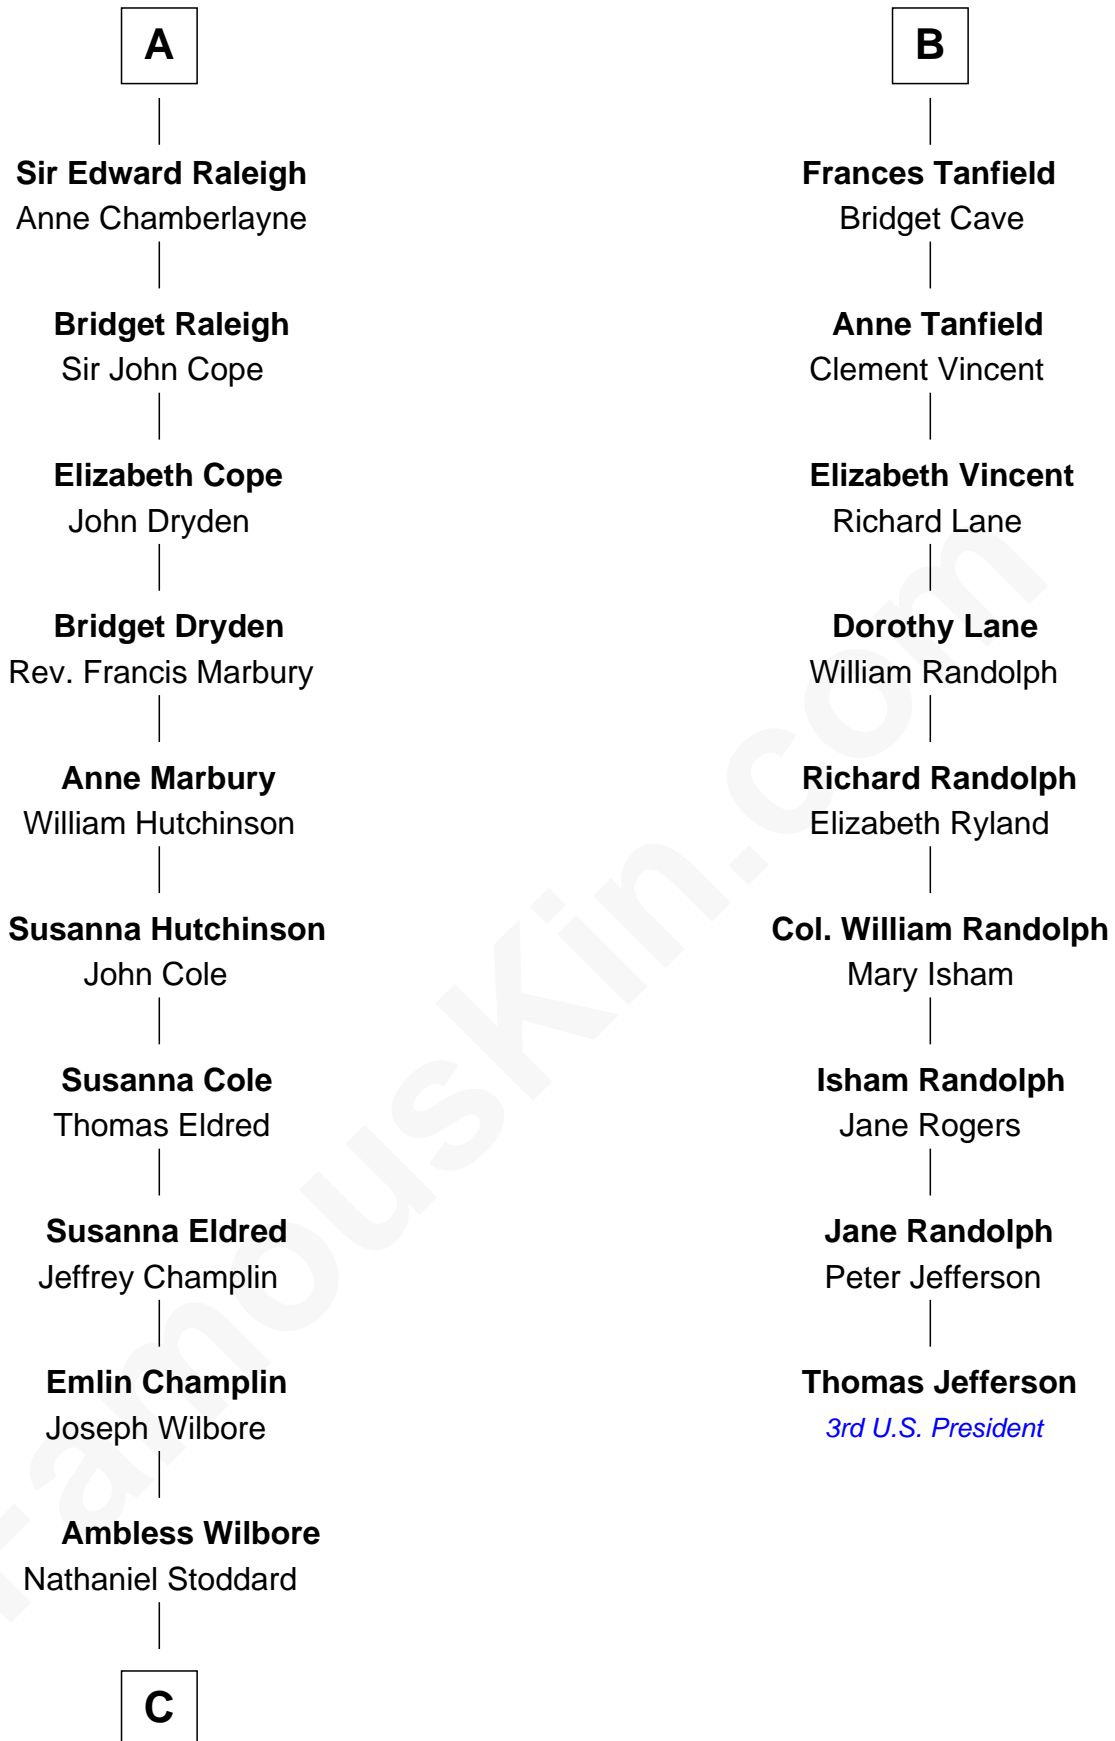

**FamousKin.com**  
**Relationship Chart of**  
**Shanghai Pierce**  
*Texas Cattleman*

15th cousin 4 times removed of

**Thomas Jefferson**

*3rd U.S. President and Signer of the Declaration of Independence*

**Sir Thomas Greene**  
 Phillippa Ferrers

**Elizabeth Greene**  
 William Raleigh

**Sir Edward Raleigh**  
 Margaret Verney

**A**

**Sir William de Bohun**  
 Elizabeth de Badlesmere

**Elizabeth de Bohun**  
 Sir Richard Fitzalan

**Elizabeth Fitzalan**  
 Sir Thomas Mowbray

**Margaret Mowbray**  
 Sir Robert Howard

**Katherine Howard**  
 Sir Edward Neville

**Catherine Neville**  
 Robert Tanfield

**William Tanfield**  
 Elizabeth Stavely

**B**

**C**

—  
**Susanna Stoddard**

Isaac Pearce

—  
**Jonathan D. Pearce**

Hanna Phillips Head

—  
**Shanghai Pierce**

*Texas Cattleman*