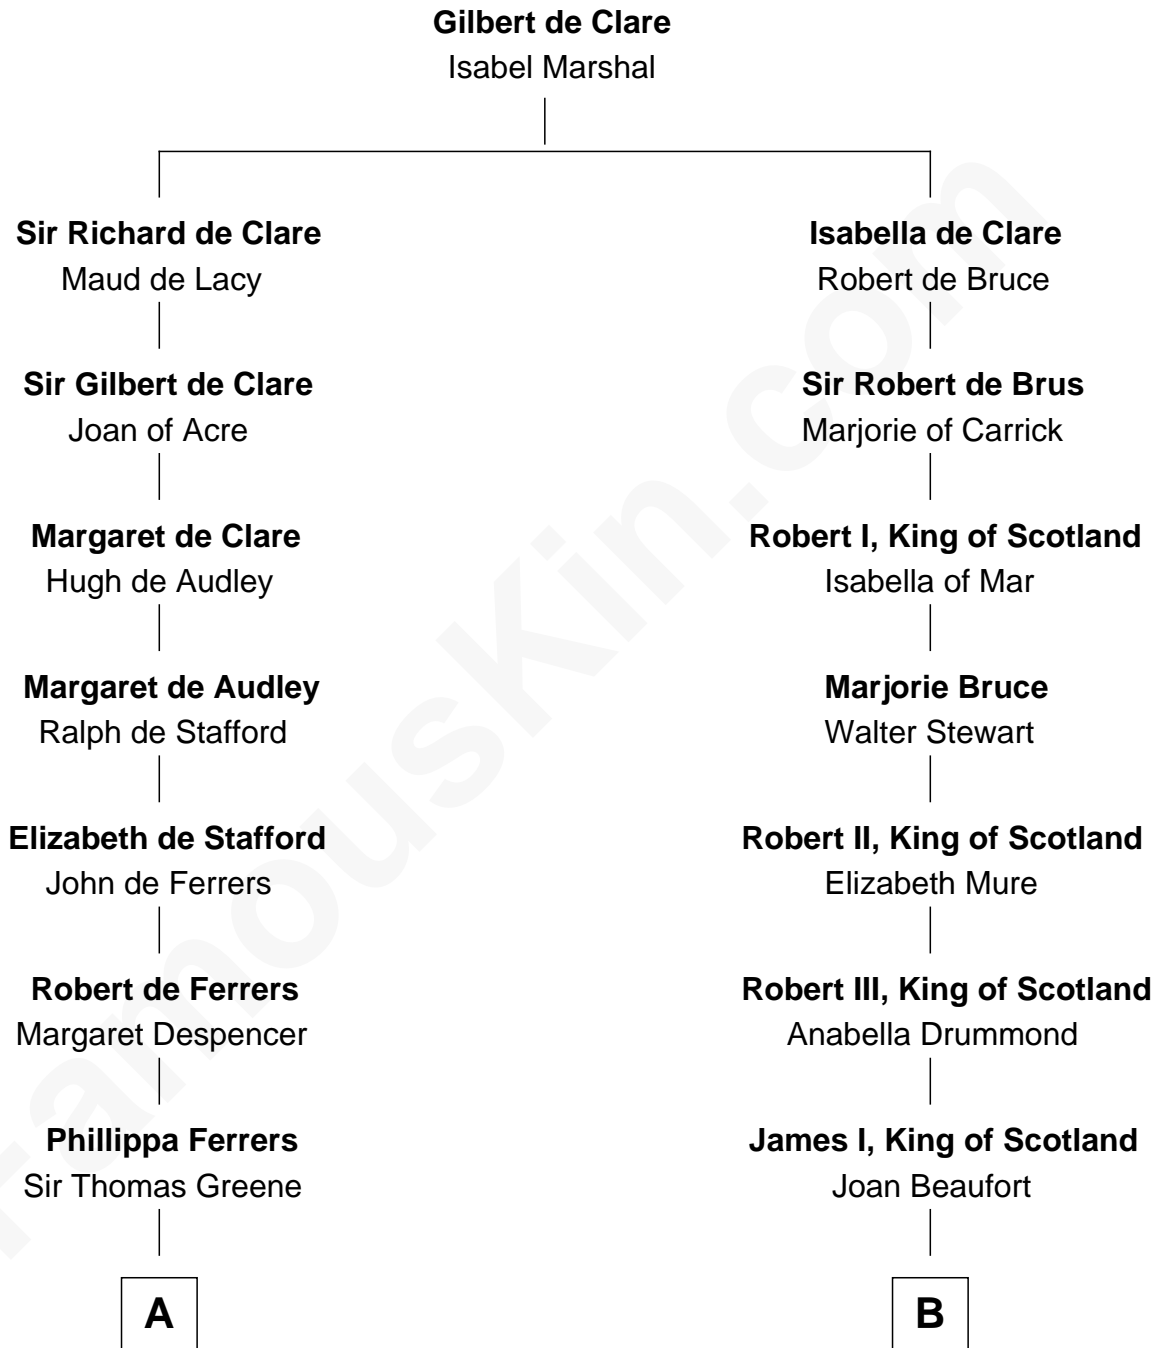

FamousKin.com
Relationship Chart of
Shanghai Pierce
Texas Cattleman

19th cousin 2 times removed of
Alexander Hamilton
1st U.S. Secretary of the Treasury

C

Emlin Champlin

Joseph Wilbore

Ambless Wilbore

Nathaniel Stoddard

Susanna Stoddard

Isaac Pearce

Jonathan D. Pearce

Hanna Phillips Head

Shanghai Pierce

Texas Cattleman

D

Alexander Hamilton

Elizabeth Pollock

James A. Hamilton

Rachel Fawcett

Alexander Hamilton

1st U.S. Secretary of the Treasury