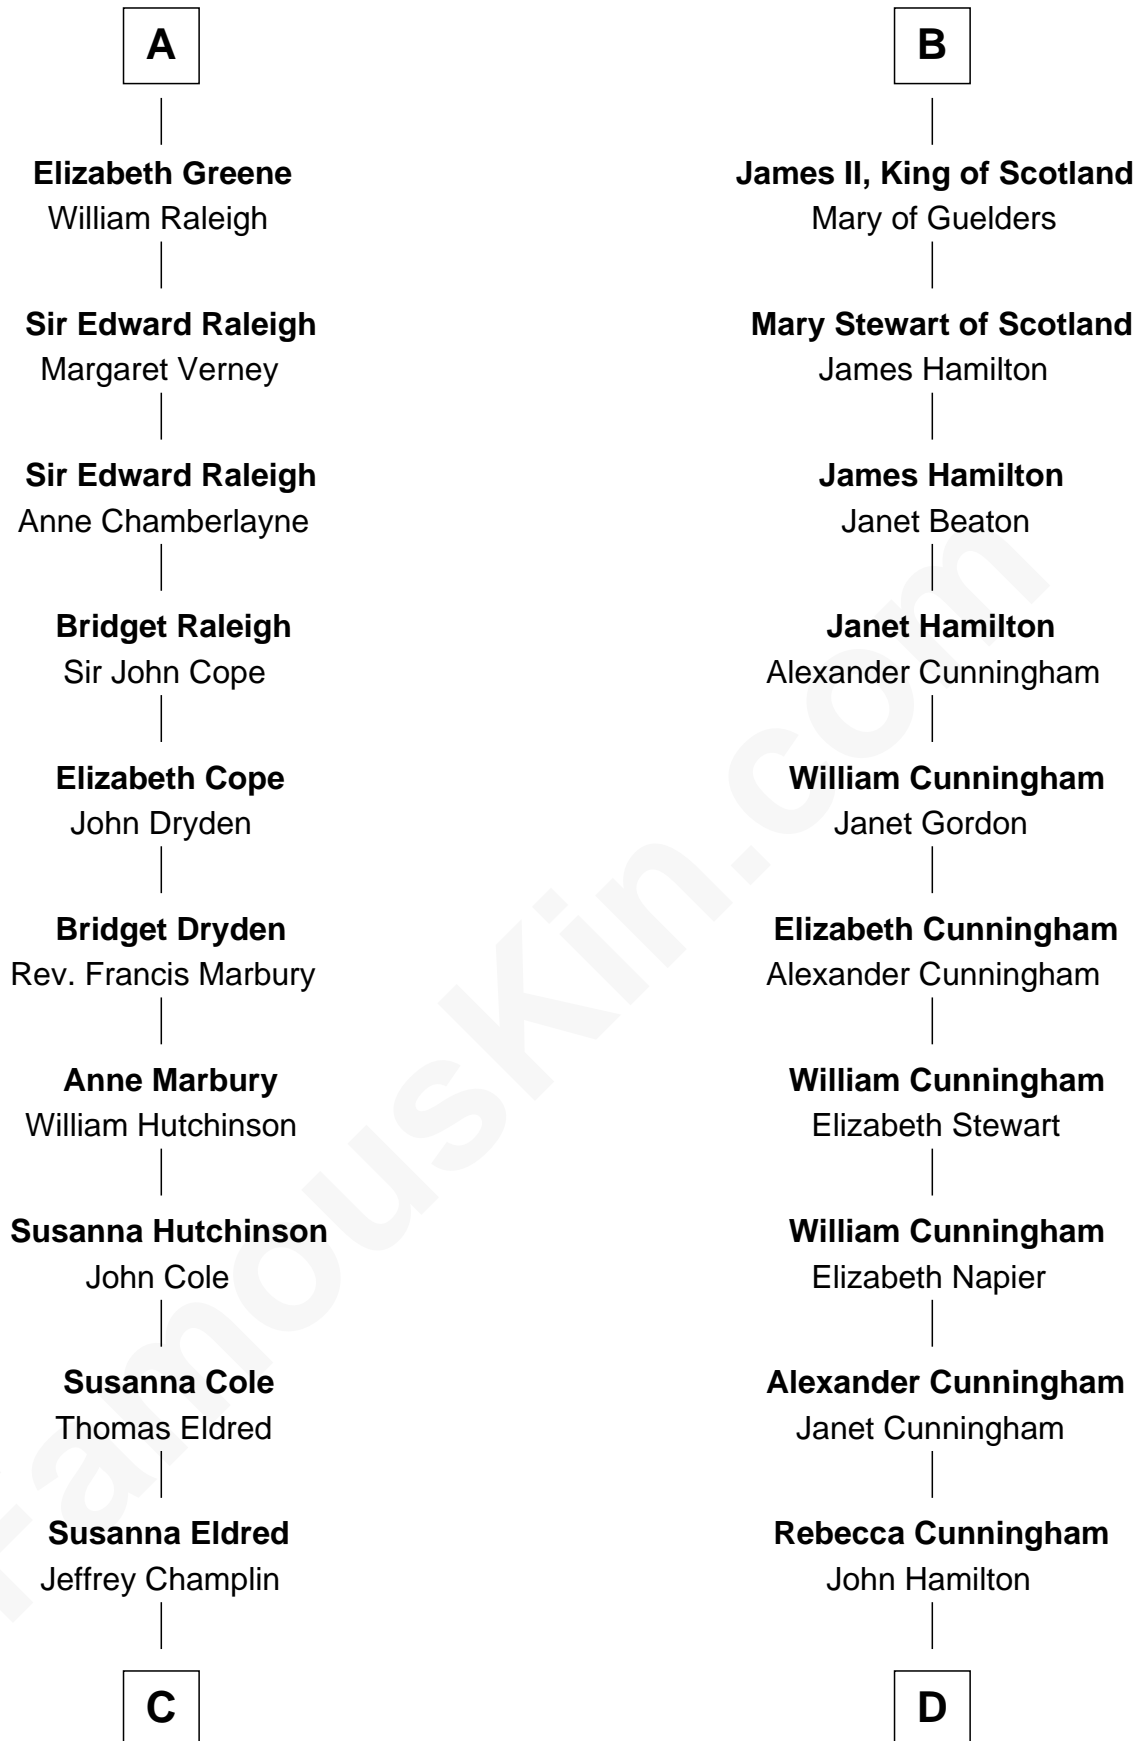

FamousKin.com
Relationship Chart of
Shanghai Pierce
Texas Cattleman

19th cousin 2 times removed of
Alexander Hamilton
1st U.S. Secretary of the Treasury

C

Emlin Champlin

Joseph Wilbore

Ambless Wilbore

Nathaniel Stoddard

Susanna Stoddard

Isaac Pearce

Jonathan D. Pearce

Hanna Phillips Head

Shanghai Pierce

Texas Cattleman

D

Alexander Hamilton

Elizabeth Pollock

James A. Hamilton

Rachel Fawcett

Alexander Hamilton

1st U.S. Secretary of the Treasury