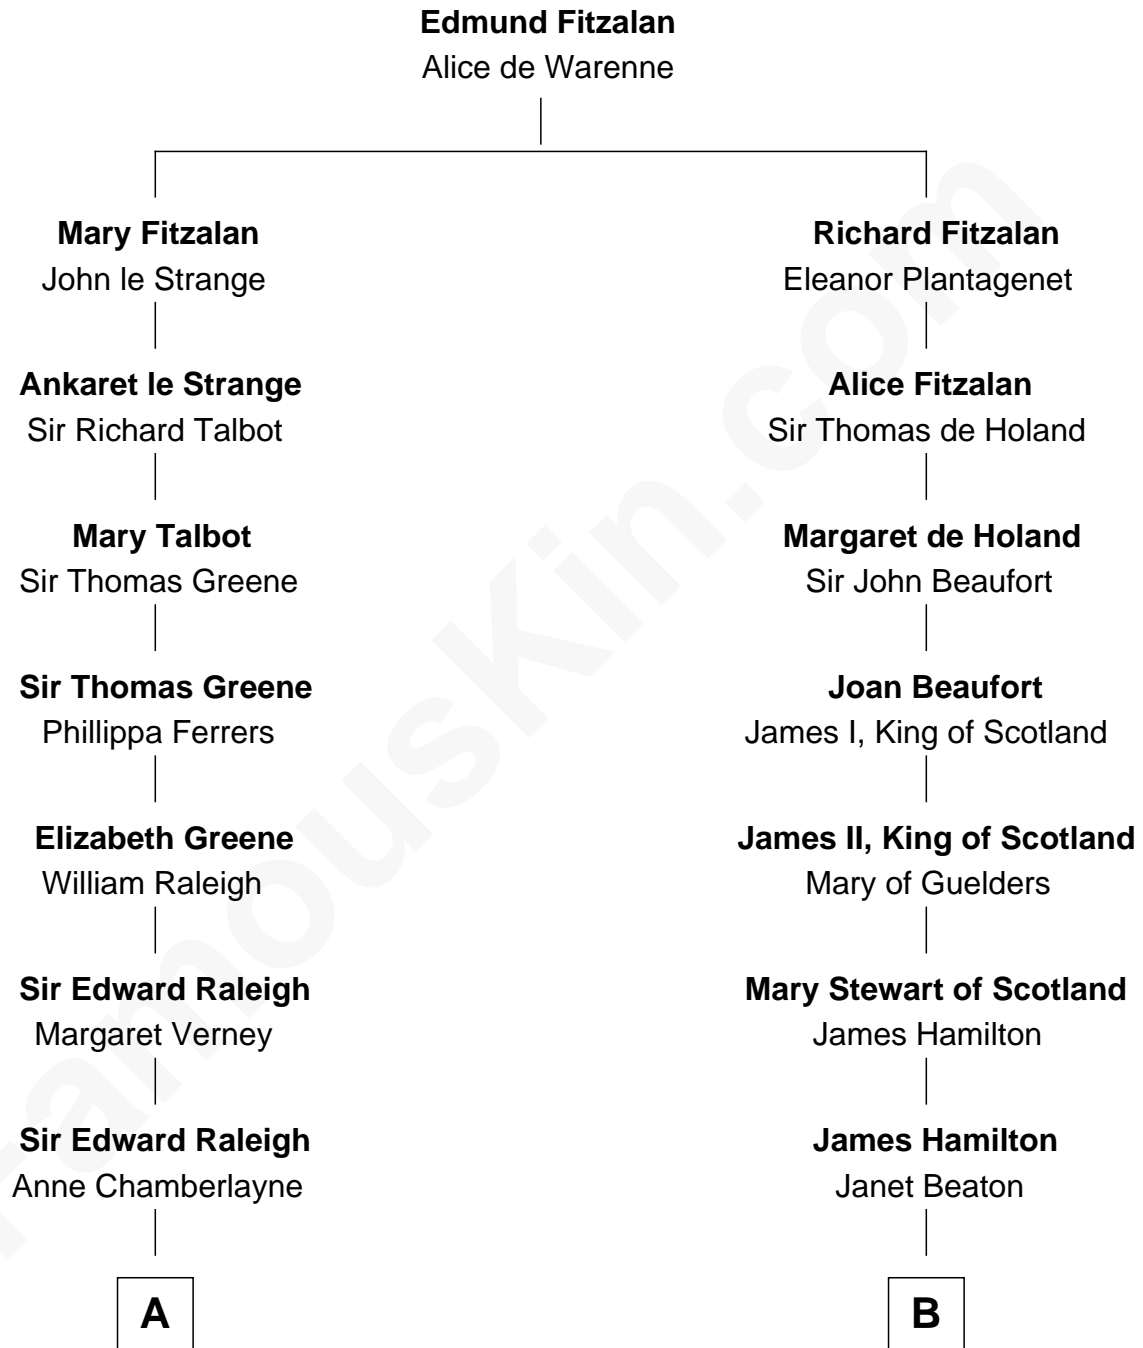

FamousKin.com
Relationship Chart of
Shanghai Pierce
Texas Cattleman

16th cousin 2 times removed of
Alexander Hamilton
1st U.S. Secretary of the Treasury

C

Jonathan D. Pearce
Hanna Phillips Head

Shanghai Pierce
Texas Cattleman

FamousKin.com