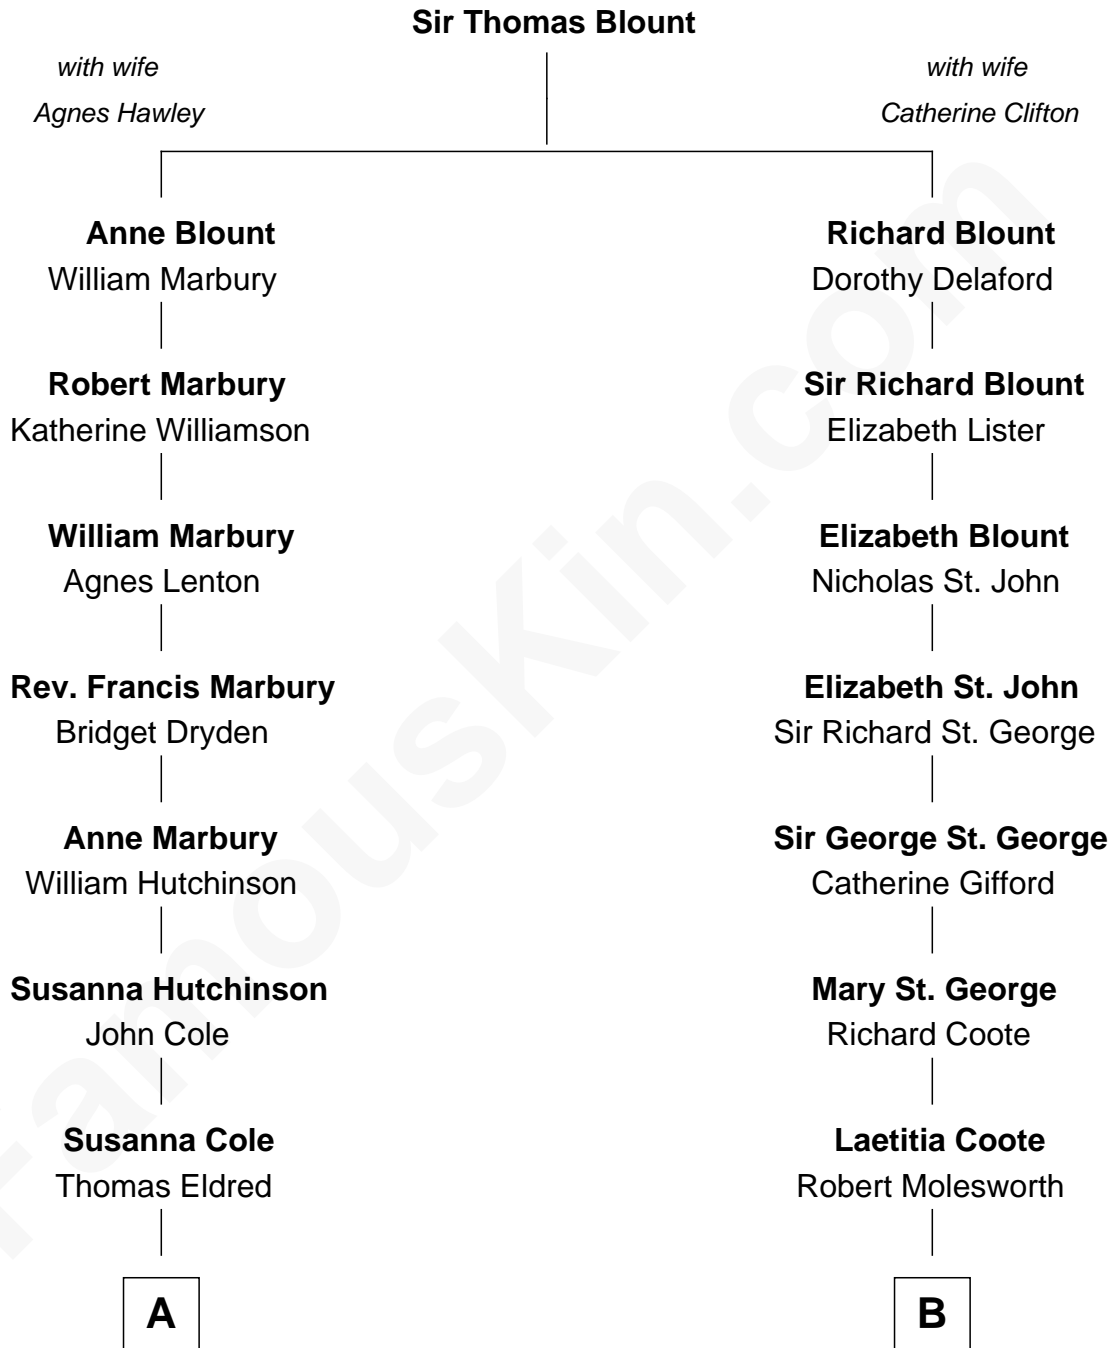

FamousKin.com
Relationship Chart of
Shanghai Pierce
Texas Cattleman

12th cousin 3 times removed of

Princess Diana
Princess of Wales

A

Susanna Eldred

Jeffrey Champlin

Emlin Champlin

Joseph Wilbore

Ambless Wilbore

Nathaniel Stoddard

Susanna Stoddard

Isaac Pearce

Jonathan D. Pearce

Hanna Phillips Head

Shanghai Pierce

Texas Cattleman