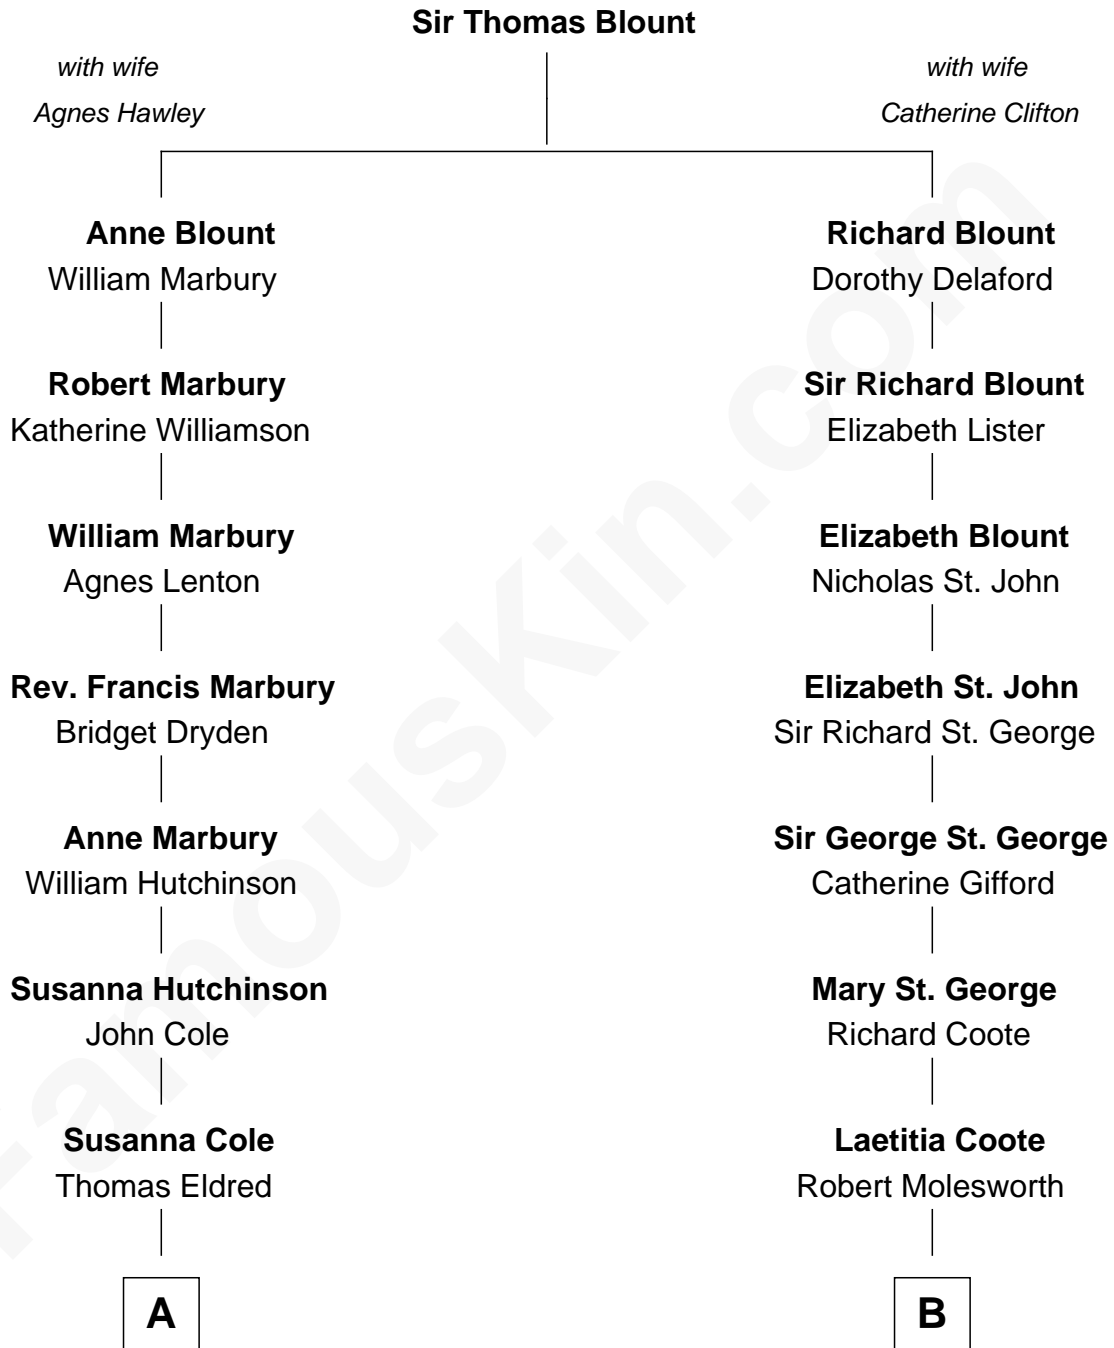

**FamousKin.com**  
**Relationship Chart of**  
**Shanghai Pierce**  
*Texas Cattleman*

**12th cousin 4 times removed of**  
**Prince William**  
*Prince of Wales*

**A**

**Susanna Eldred**  
Jeffrey Champlin

**Emlin Champlin**  
Joseph Wilbore

**Ambless Wilbore**  
Nathaniel Stoddard

**Susanna Stoddard**  
Isaac Pearce

**Jonathan D. Pearce**  
Hanna Phillips Head

**Shanghai Pierce**  
*Texas Cattleman*

**B**

**Richard Molesworth**  
Mary Jenney Ussher

**Louisa Molesworth**  
William Brabazon Ponsonby

**Mary Elizabeth Ponsonby**  
Charles Grey

**Elizabeth Grey**  
John Crocker Bulteel

**Louisa Emily Charlotte Bulteel**  
Edward Charles Baring

**Margaret Baring**  
Charles Robert Spencer