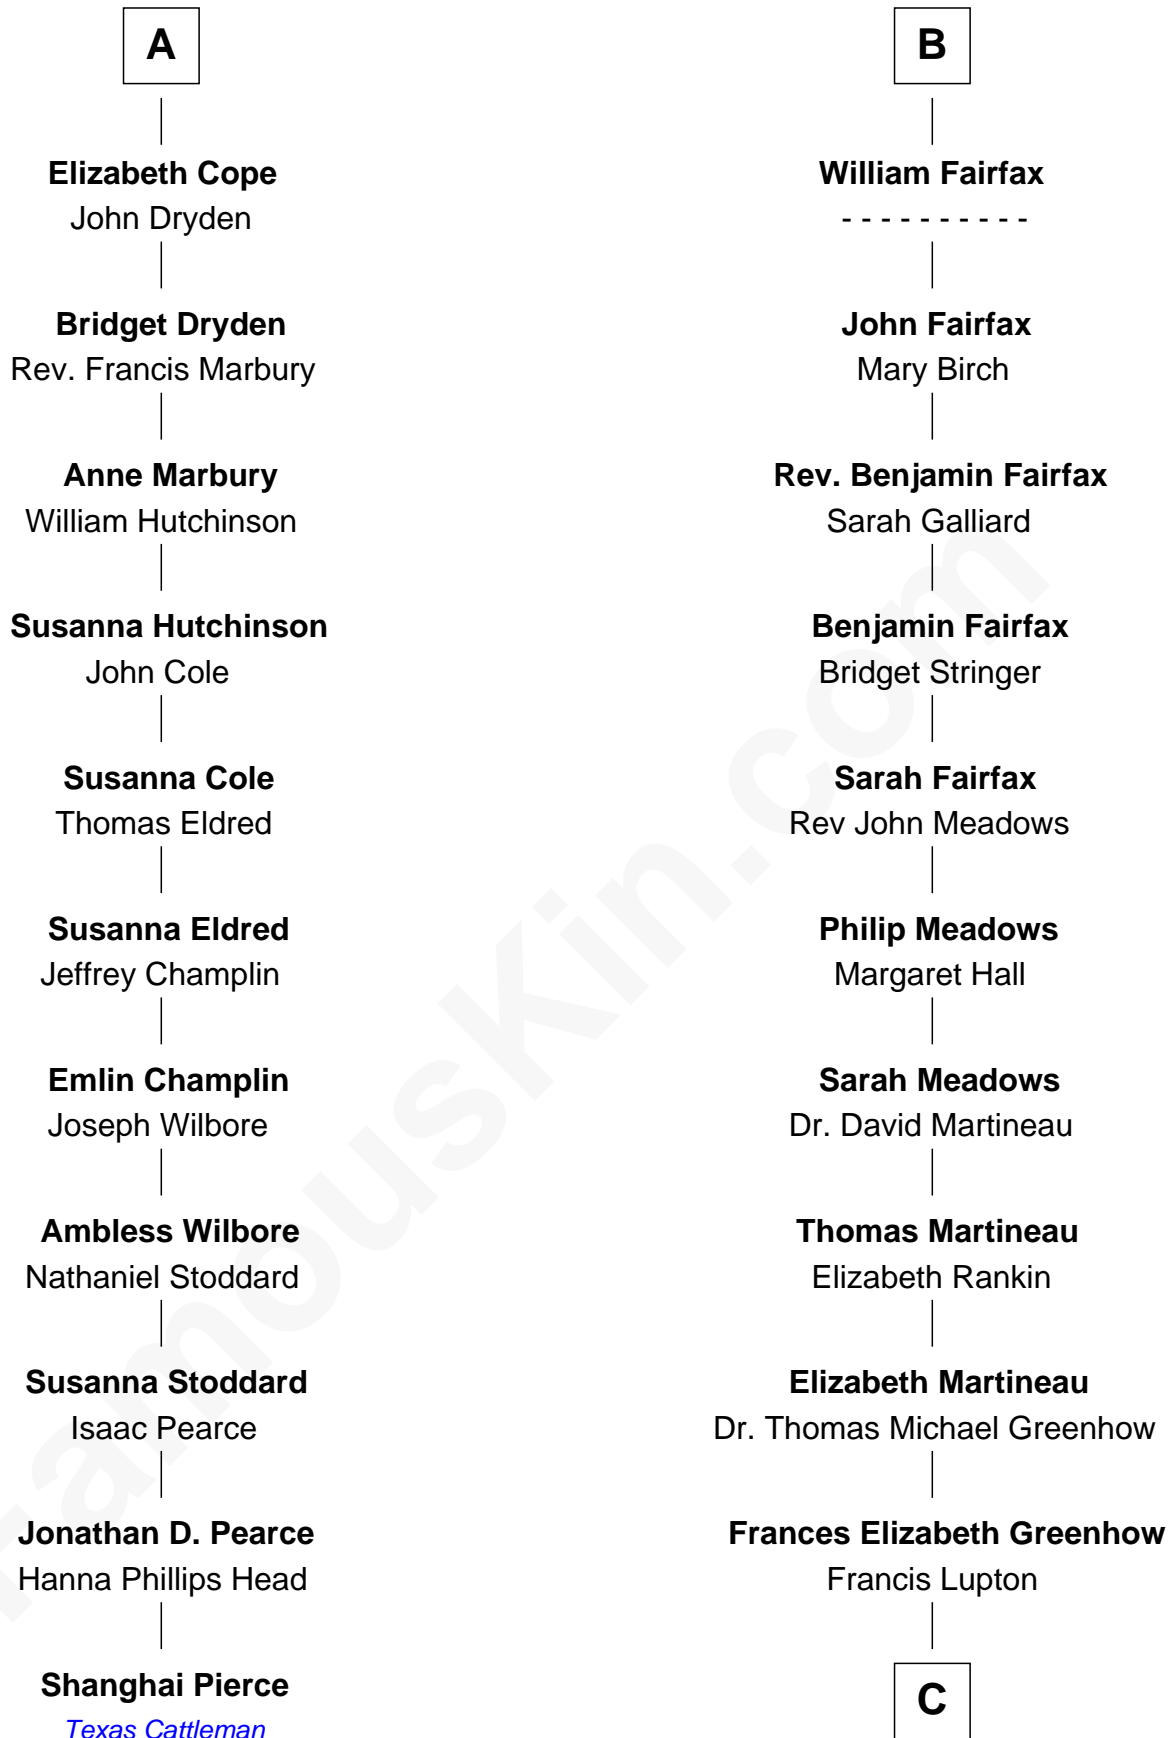

**FamousKin.com**  
**Relationship Chart of**  
**Shanghai Pierce**  
*Texas Cattleman*

17th cousin 4 times removed of  
**Catherine Middleton**  
*Princess of Wales*

C

Francis Martineau Lupton

Harriet Albina Davis

Olive Christina Lupton

Richard Noel Middleton

Peter Francis Middleton

Valerie Glassborow

Michael Francis Middleton

Carole Elizabeth Goldsmith

Catherine Middleton

*Princess of Wales*