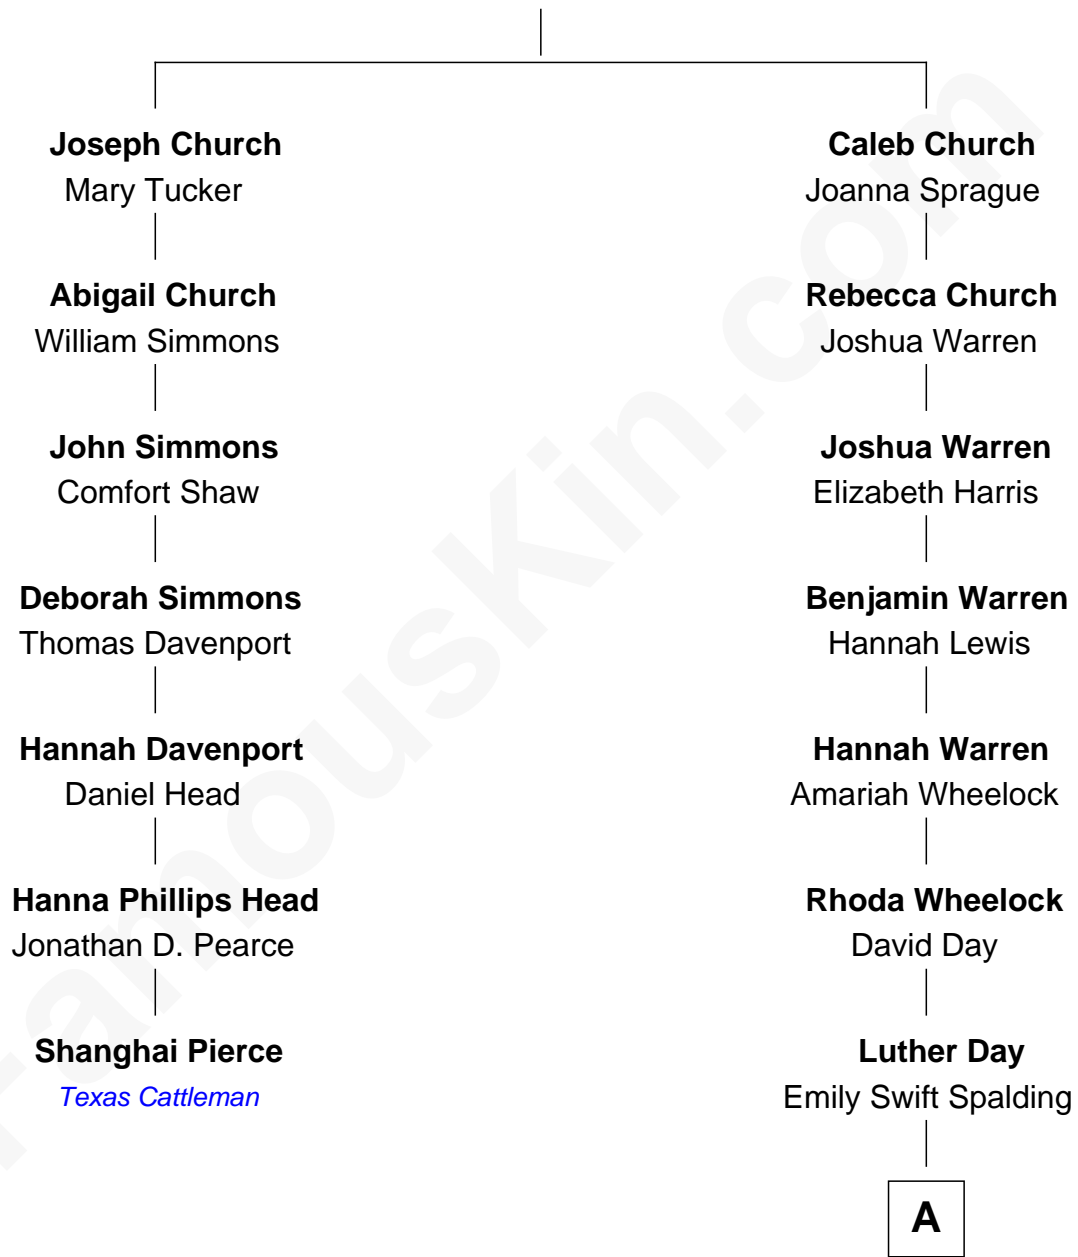

FamousKin.com

Relationship Chart of

Shanghai Pierce

Texas Cattleman

6th cousin 5 times removed of

Anna Gunn
TV and Movie Actress

Richard Church
Elizabeth Warren

A

|
William Rufus Day
Mary Elizabeth Schaefer

|
Luther N. Day
Ida McKinley Barber

|
Ida McKinley Day
Clemens Earl Gunn

|
Clemens Earl Gunn
Sharon Anna Kathryn Peters

|
Anna Gunn
TV and Movie Actress