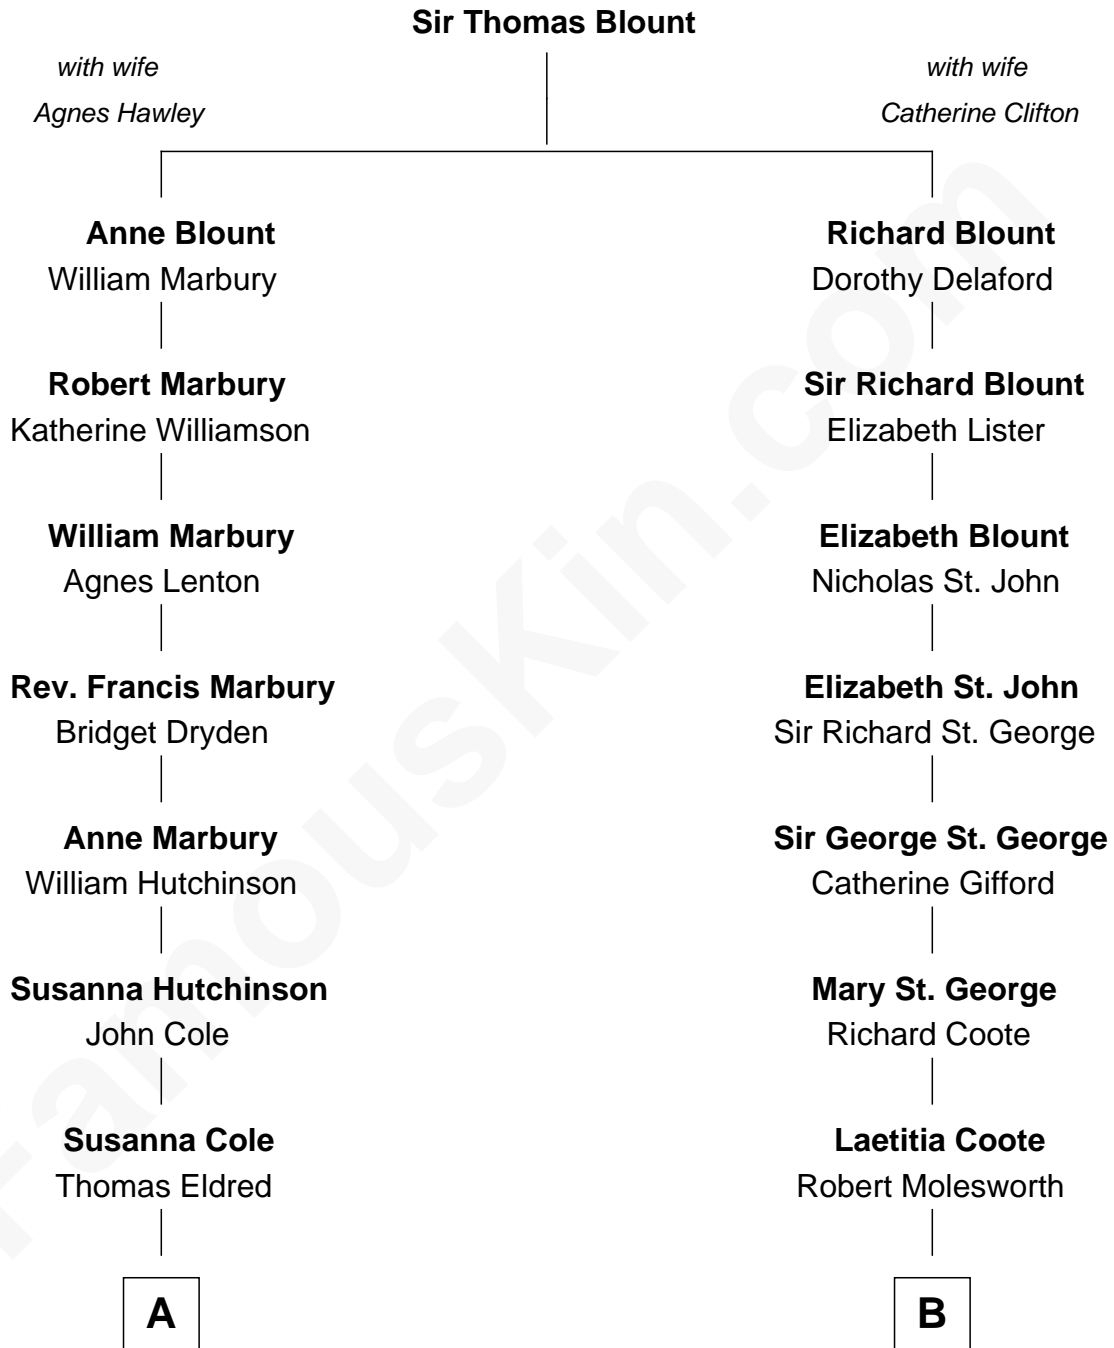

**FamousKin.com**  
**Relationship Chart of**  
**Shanghai Pierce**  
*Texas Cattleman*

**12th cousin 4 times removed of**  
**Prince Harry**  
*Duke of Sussex*

**A**

**Susanna Eldred**  
Jeffrey Champlin

**Emlin Champlin**  
Joseph Wilbore

**Ambless Wilbore**  
Nathaniel Stoddard

**Susanna Stoddard**  
Isaac Pearce

**Jonathan D. Pearce**  
Hanna Phillips Head

**Shanghai Pierce**  
*Texas Cattleman*

**B**

**Richard Molesworth**  
Mary Jenney Ussher

**Louisa Molesworth**  
William Brabazon Ponsonby

**Mary Elizabeth Ponsonby**  
Charles Grey

**Elizabeth Grey**  
John Crocker Bulteel

**Louisa Emily Charlotte Bulteel**  
Edward Charles Baring

**Margaret Baring**  
Charles Robert Spencer