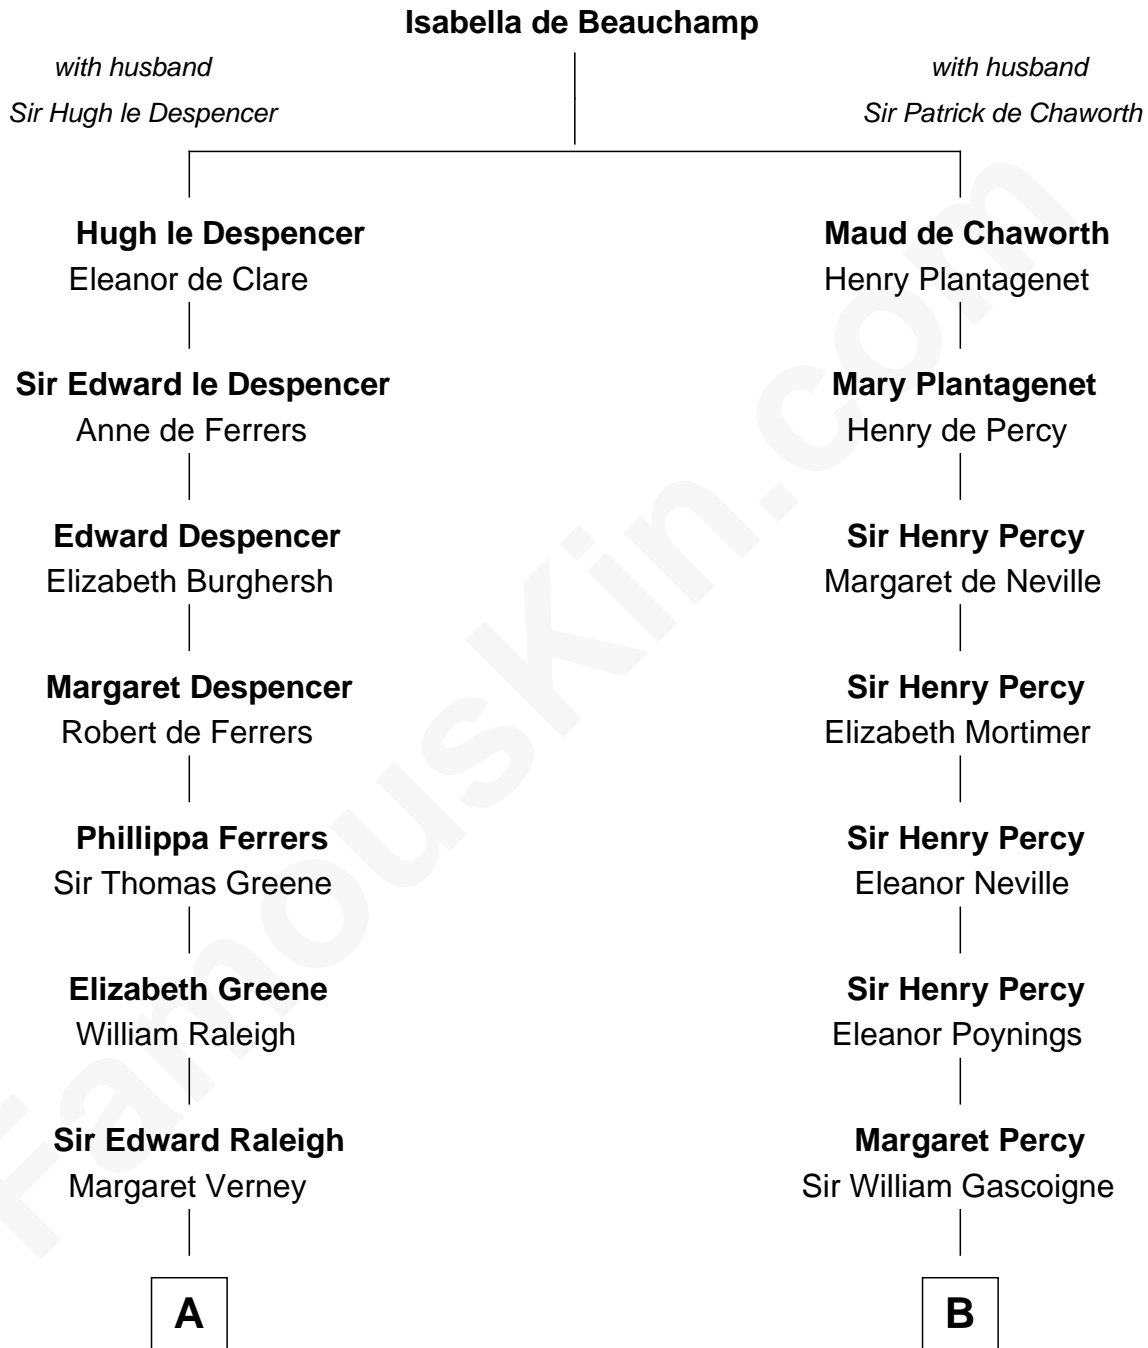

**FamousKin.com**  
**Relationship Chart of**  
**Shanghai Pierce**  
*Texas Cattleman*

**16th cousin 3 times removed of**  
**Harriet Martineau**  
*Author of The Hour and the Man*

**C**

—  
**Susanna Stoddard**

Isaac Pearce

—  
**Jonathan D. Pearce**

Hanna Phillips Head

—  
**Shanghai Pierce**

*Texas Cattleman*

FamousKin.com