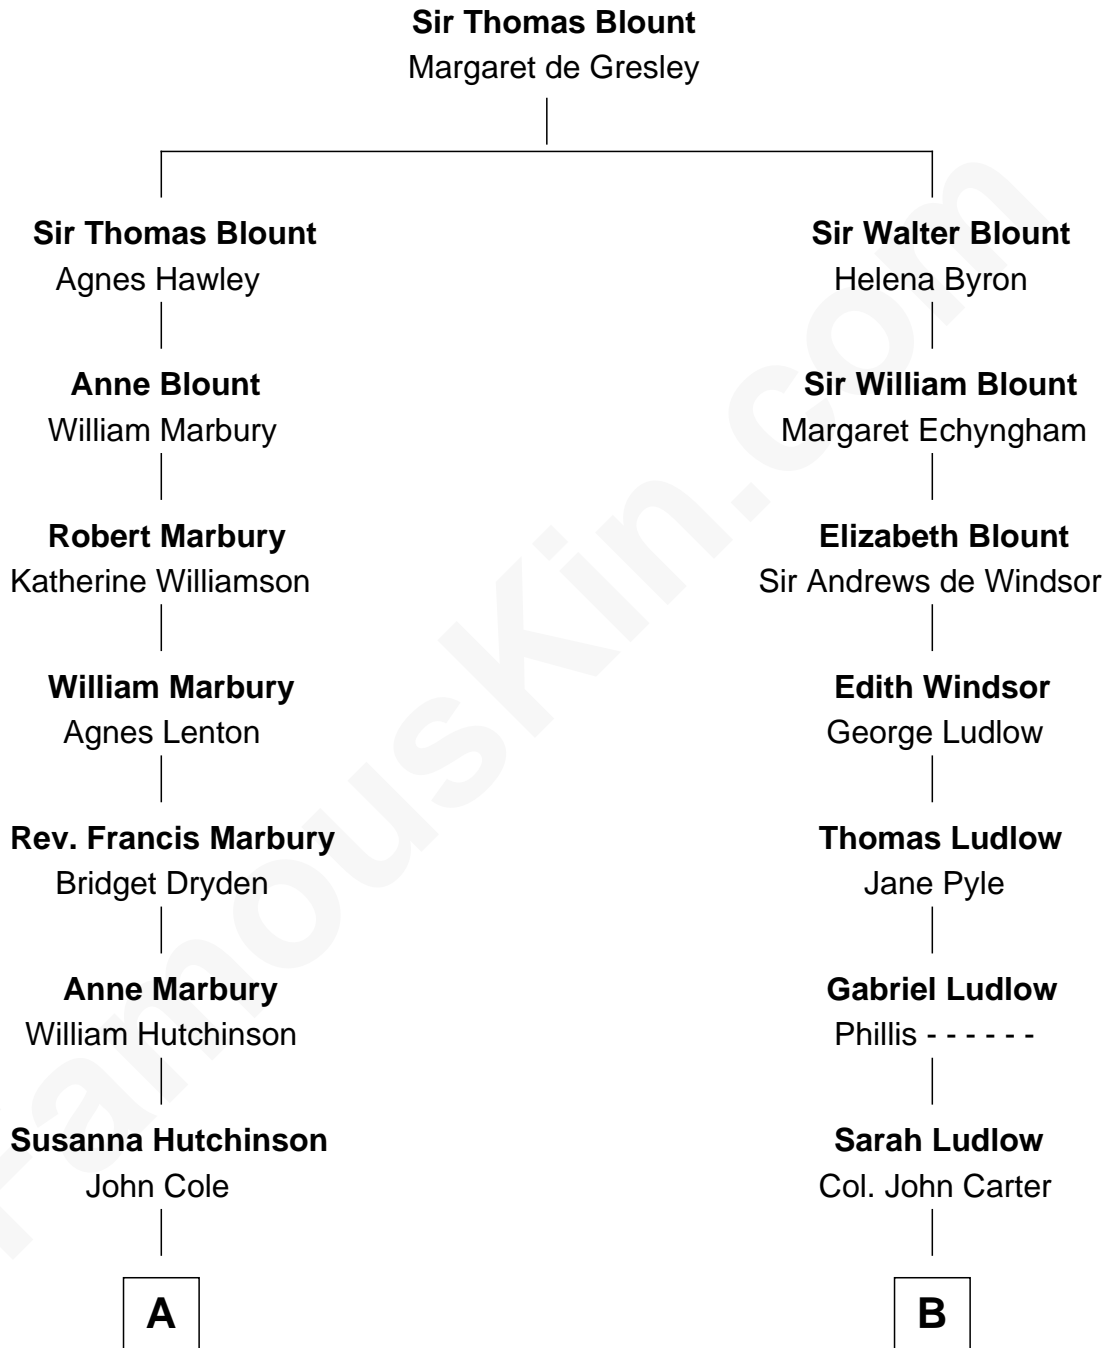

FamousKin.com
Relationship Chart of
Shanghai Pierce
Texas Cattleman

13th cousin 4 times removed of
Mary Chapin Carpenter
Singer and Songwriter

A

Susanna Cole
Thomas Eldred

Susanna Eldred
Jeffrey Champlin

Emlin Champlin
Joseph Wilbore

Ambless Wilbore
Nathaniel Stoddard

Susanna Stoddard
Isaac Pearce

Jonathan D. Pearce
Hanna Phillips Head

Shanghai Pierce
Texas Cattleman

B

Col. Robert Carter
Judith Armistead

Elizabeth Carter
Nathaniel Burwell