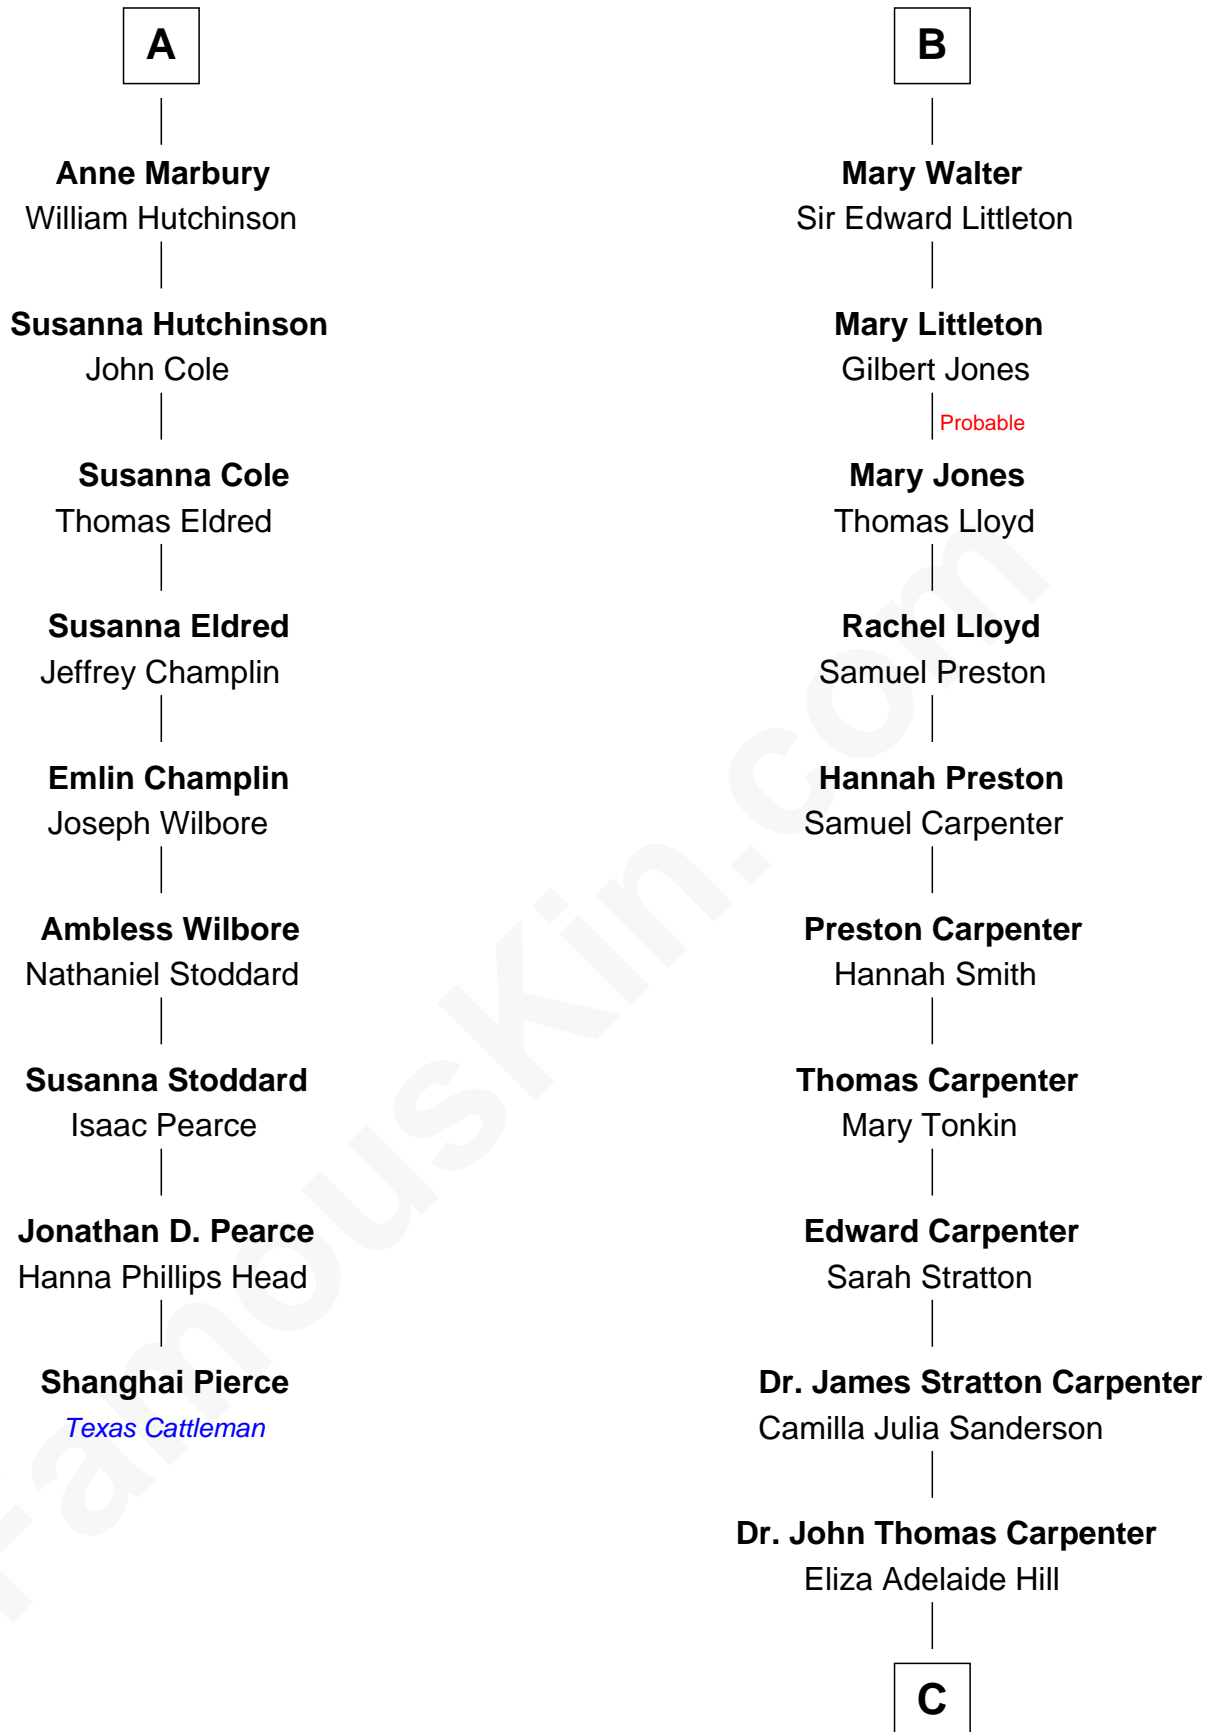

FamousKin.com
Relationship Chart of
Shanghai Pierce
Texas Cattleman

15th cousin 5 times removed of
Mary Chapin Carpenter
Singer and Songwriter

C

Dr. James Stratton Carpenter

Lillian Louise Chapin

Chapin Carpenter