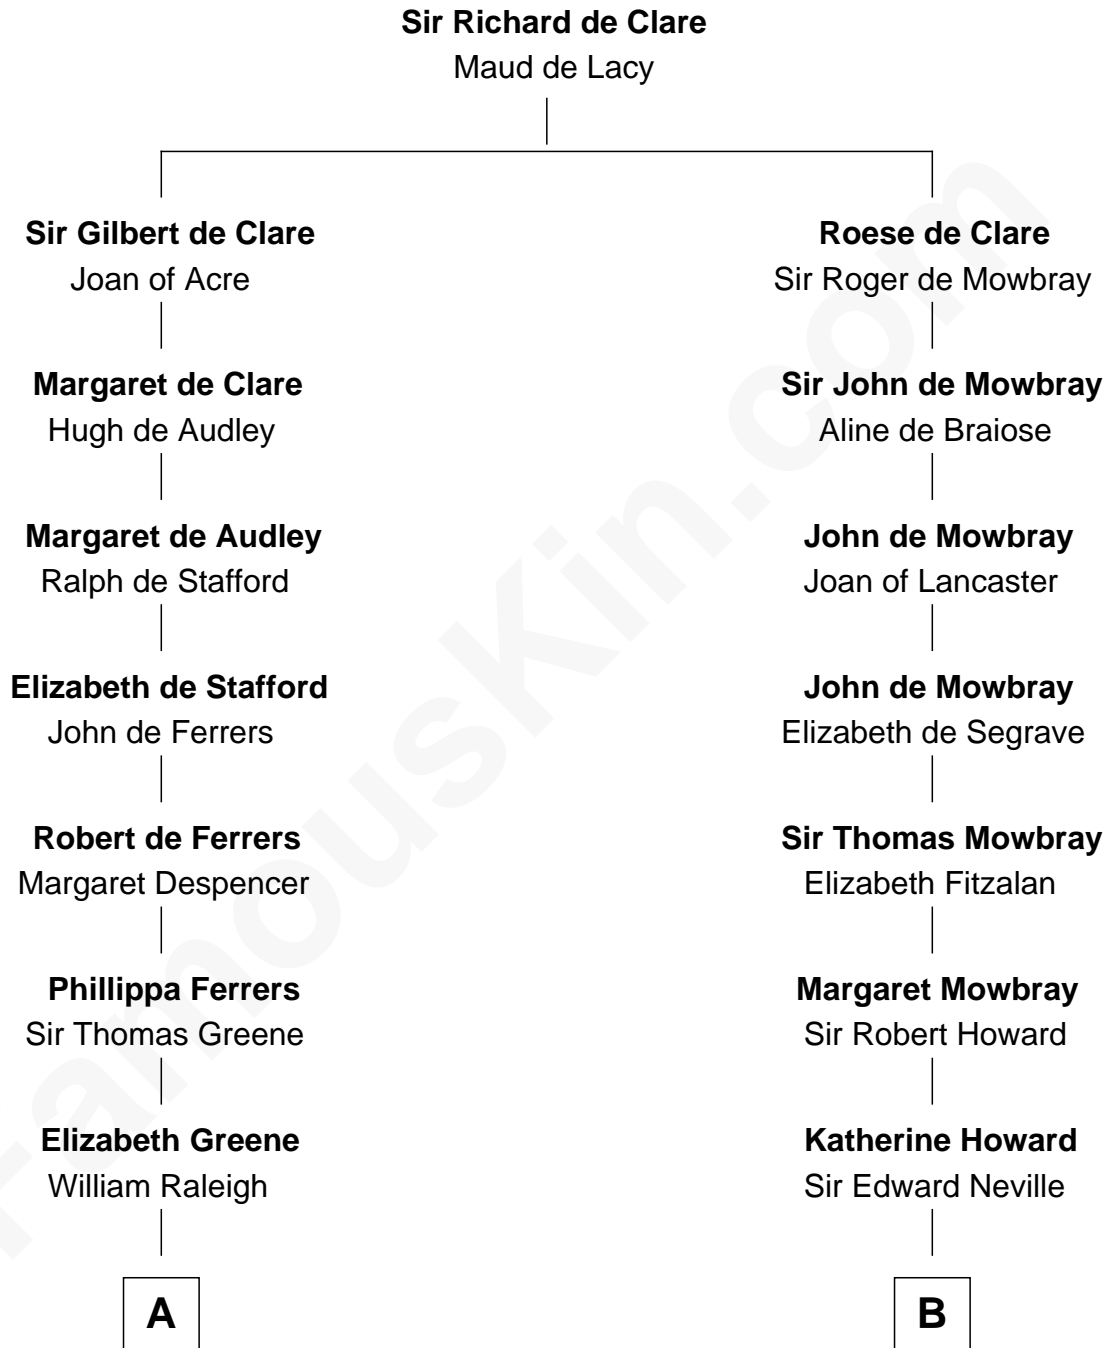

FamousKin.com
Relationship Chart of
Shanghai Pierce
Texas Cattleman

18th cousin 2 times removed of

John Marshall
4th Chief Justice of the U.S. Supreme Court

C

Ambless Wilbore
Nathaniel Stoddard

Susanna Stoddard
Isaac Pearce

Jonathan D. Pearce
Hanna Phillips Head

Shanghai Pierce
Texas Cattleman

D

Mary Randolph Keith
Col. Thomas Marshall

John Marshall
U.S. Supreme Court Chief Justice

FamousKin.com