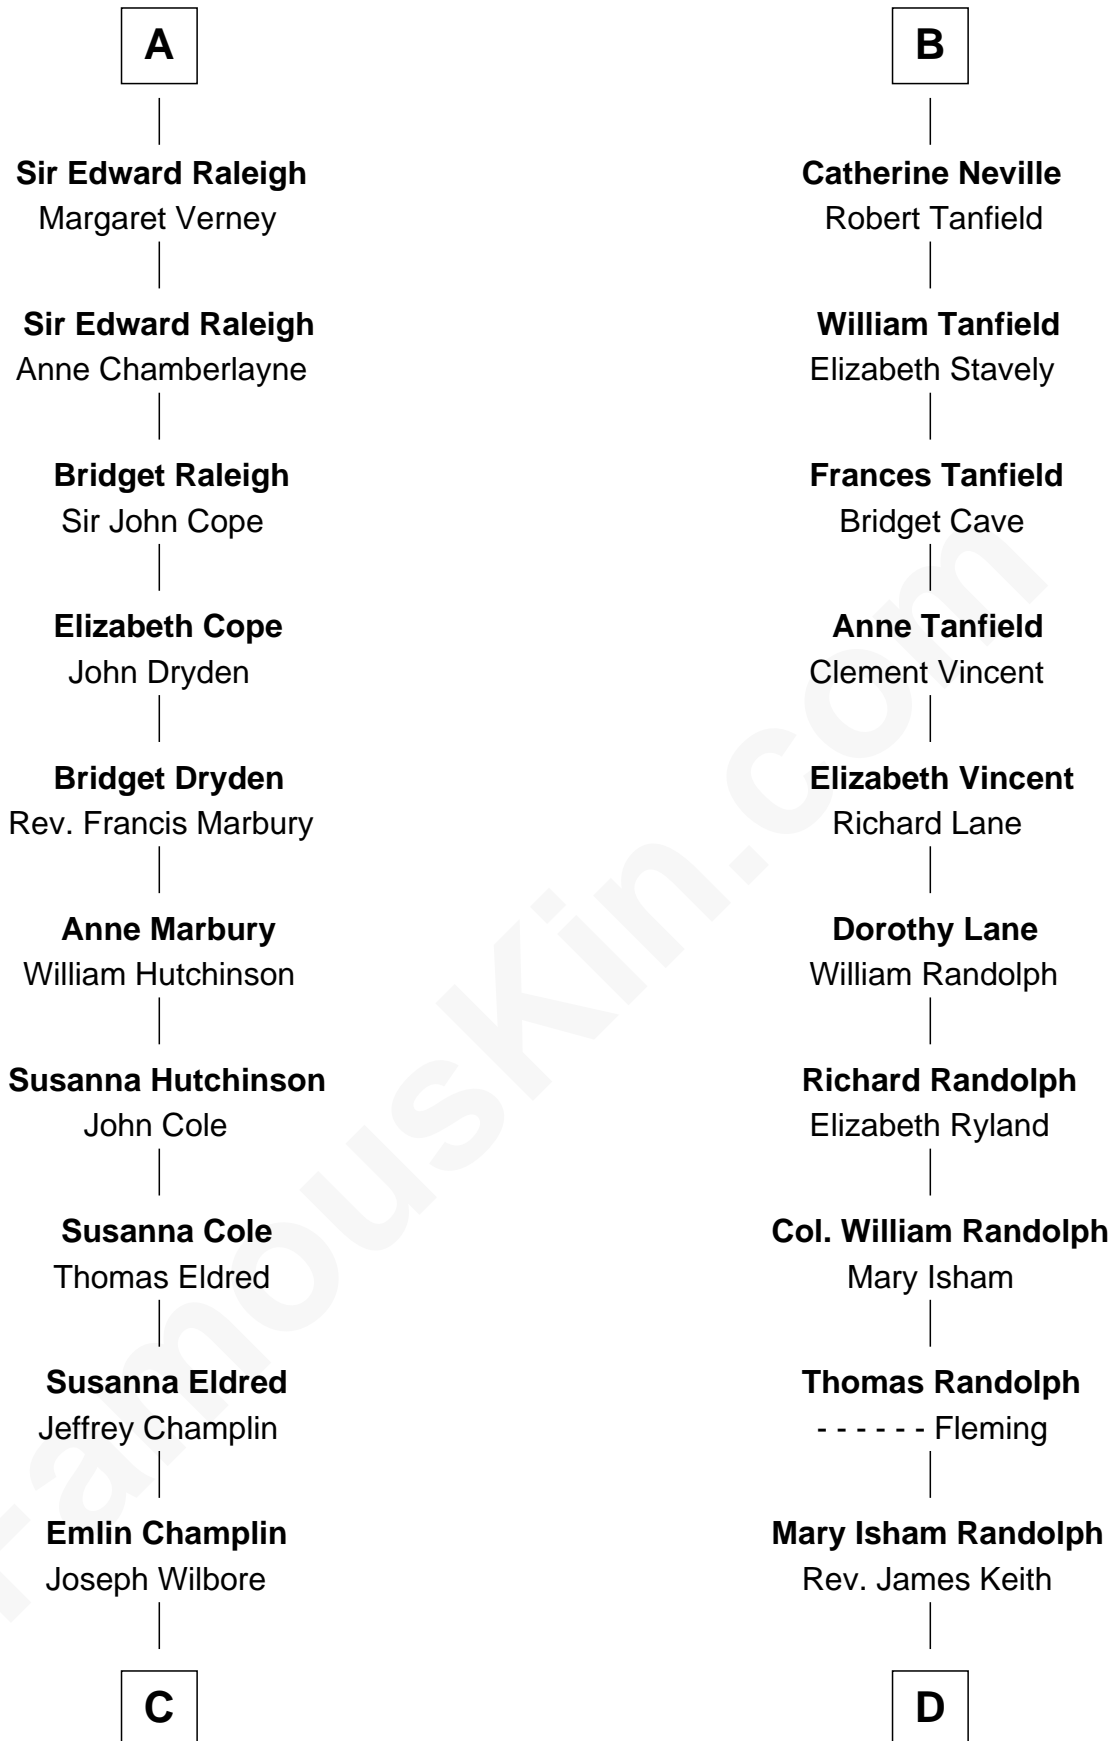

FamousKin.com
Relationship Chart of
Shanghai Pierce
Texas Cattleman

18th cousin 2 times removed of

John Marshall
4th Chief Justice of the U.S. Supreme Court

C

Ambless Wilbore
Nathaniel Stoddard

Susanna Stoddard
Isaac Pearce

Jonathan D. Pearce
Hanna Phillips Head

Shanghai Pierce
Texas Cattleman

D

Mary Randolph Keith
Col. Thomas Marshall

John Marshall
U.S. Supreme Court Chief Justice

FamousKin.com