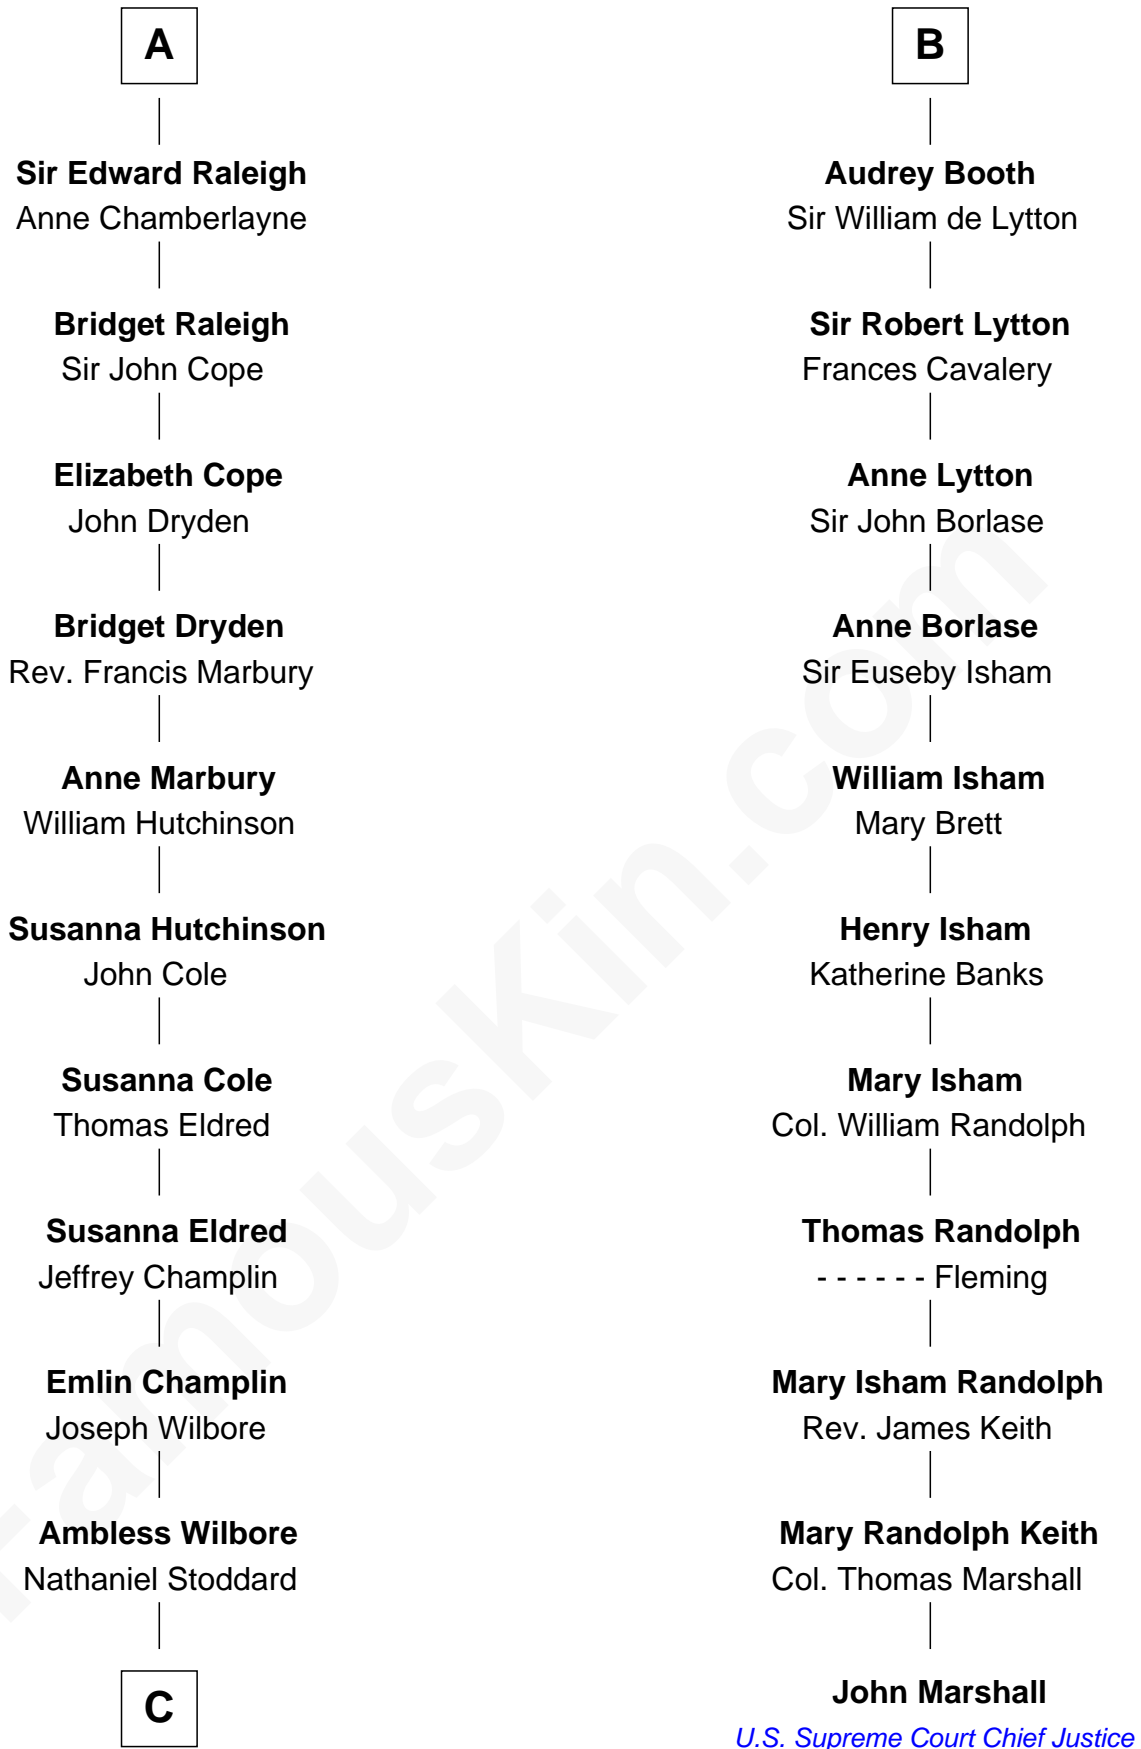

**FamousKin.com**  
**Relationship Chart of**  
**Shanghai Pierce**  
*Texas Cattleman*

17th cousin 2 times removed of

**John Marshall**  
*4th Chief Justice of the U.S. Supreme Court*

**C**

—  
**Susanna Stoddard**

Isaac Pearce

—  
**Jonathan D. Pearce**

Hanna Phillips Head

—  
**Shanghai Pierce**

*Texas Cattleman*

FamousKin.com