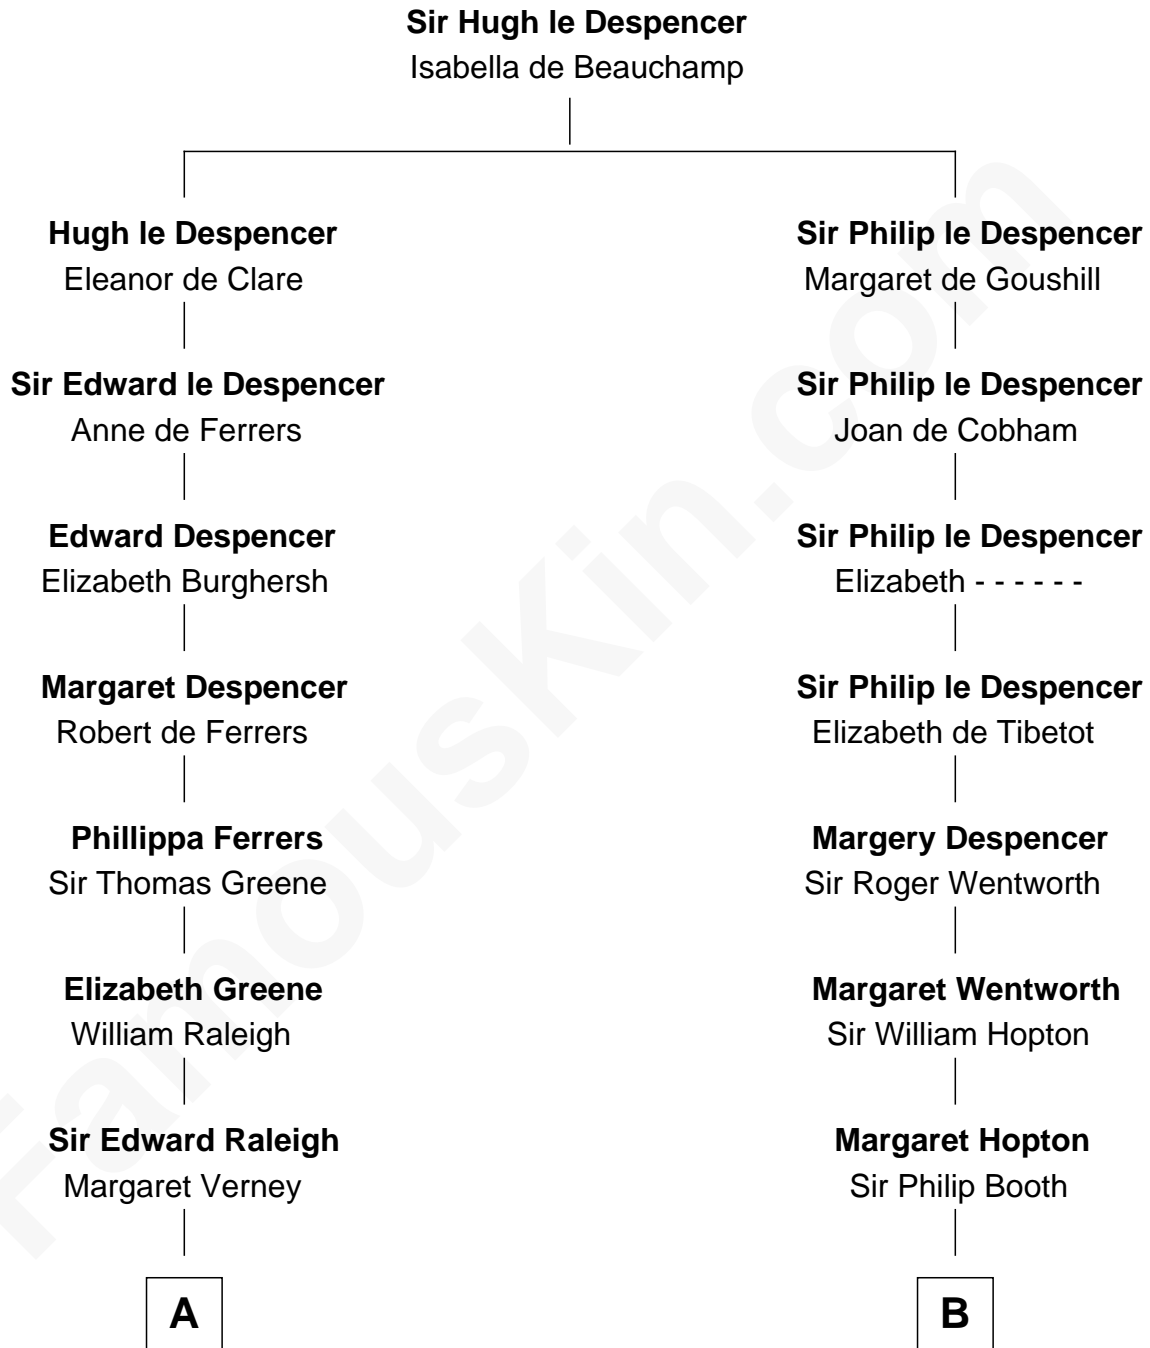

**FamousKin.com**  
**Relationship Chart of**  
**Shanghai Pierce**  
*Texas Cattleman*

17th cousin 2 times removed of

**John Marshall**  
*4th Chief Justice of the U.S. Supreme Court*

**C**

—  
**Susanna Stoddard**

Isaac Pearce

—  
**Jonathan D. Pearce**

Hanna Phillips Head

—  
**Shanghai Pierce**

*Texas Cattleman*

FamousKin.com