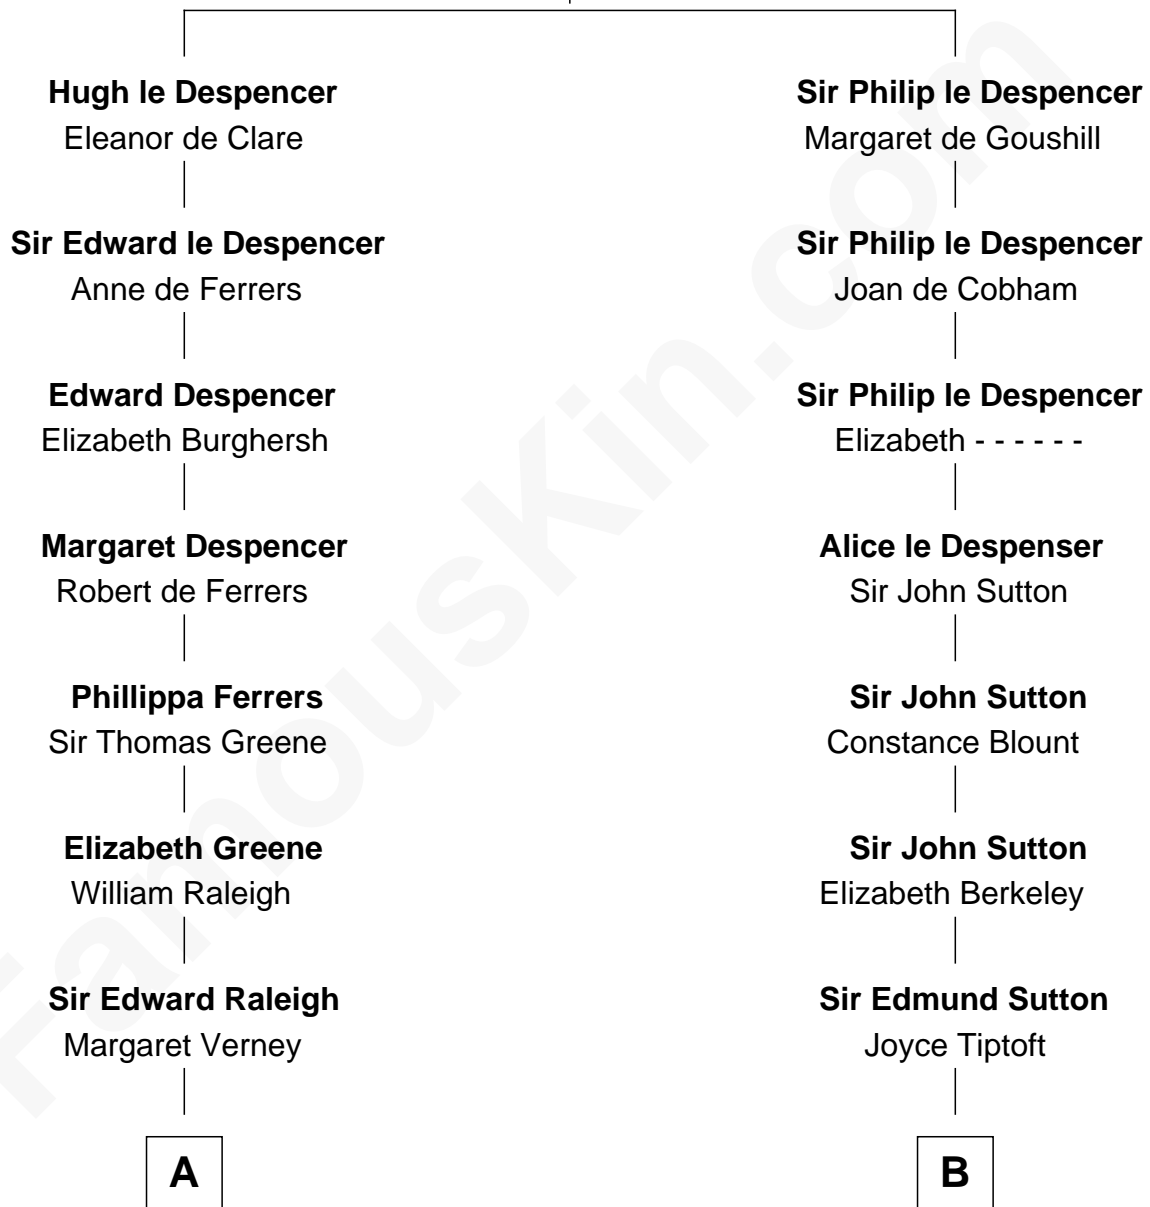

FamousKin.com
Relationship Chart of
Shanghai Pierce
Texas Cattleman

18th cousin 1 time removed of
Oliver Wendell Holmes, Sr.
American "Fireside" Poet

Sir Hugh le Despencer
 Isabella de Beauchamp

C

Susanna Stoddard

Isaac Pearce

Jonathan D. Pearce

Hanna Phillips Head

Shanghai Pierce

Texas Cattleman

D

Sarah Wendell

Rev. Abiel Holmes

Oliver Wendell Holmes, Sr.

American "Fireside" Poet

FamousKin.com