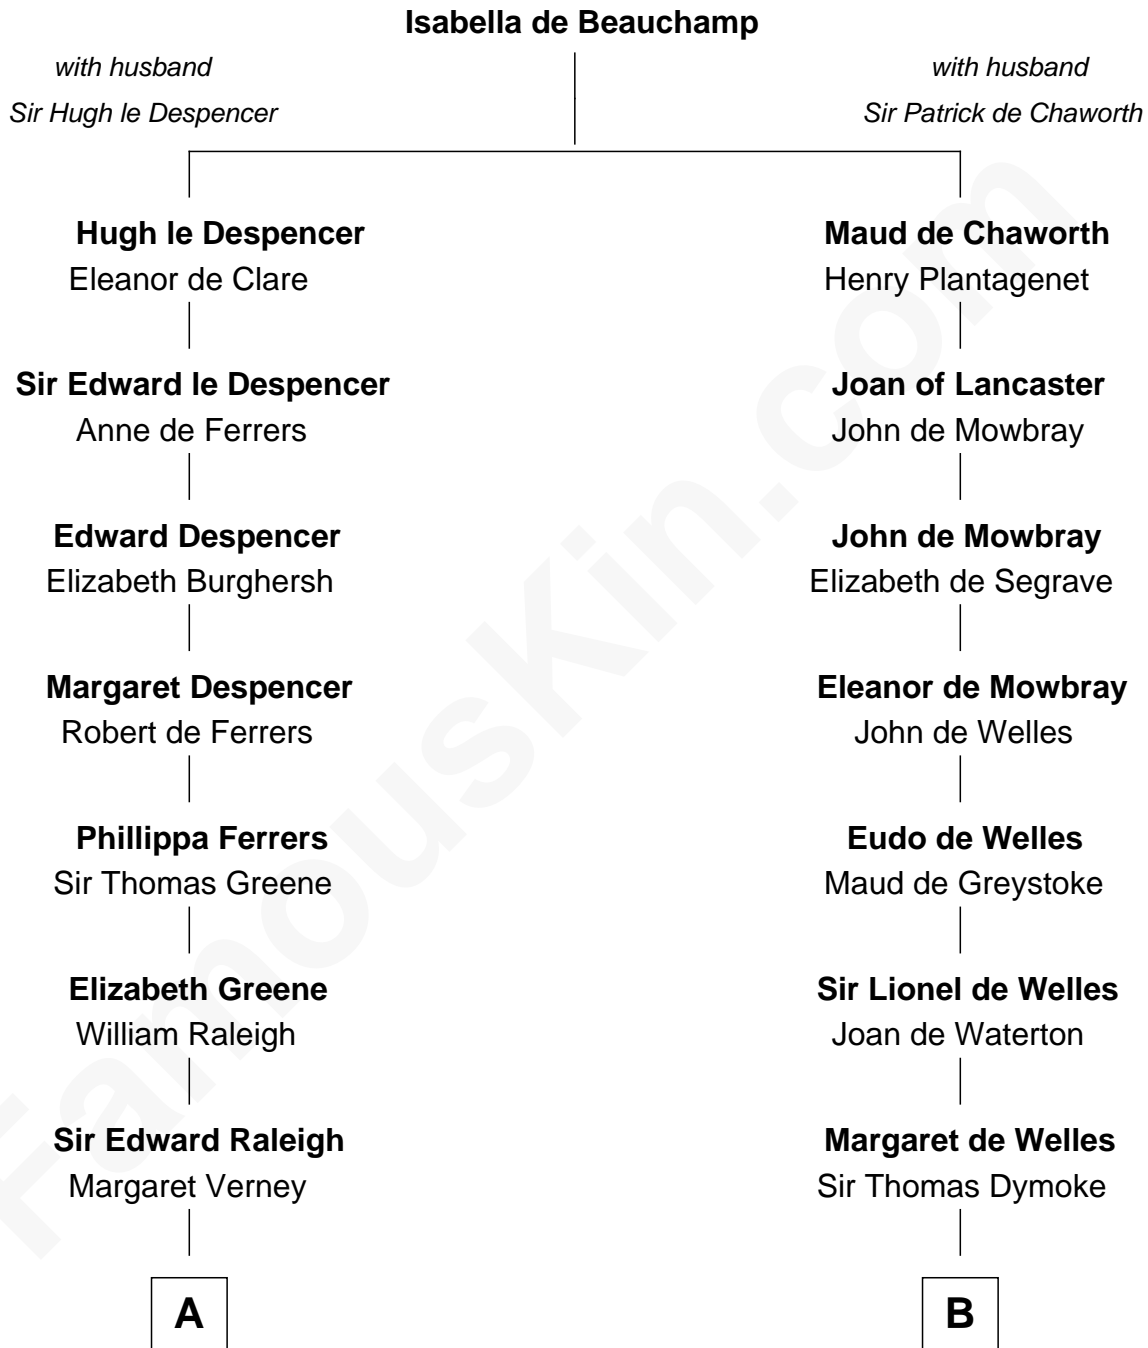

**FamousKin.com**  
**Relationship Chart of**  
**Shanghai Pierce**  
*Texas Cattleman*

18th cousin 1 time removed of  
**Ichabod Goodwin**  
*27th Governor of New Hampshire*

**C**

**Susanna Stoddard**

Isaac Pearce

**Jonathan D. Pearce**

Hanna Phillips Head

**Shanghai Pierce**

*Texas Cattleman*

**D**

**Samuel Goodwin**

Anna Thompson Gerrish

**Ichabod Goodwin**

*27th Governor of New Hampshire*

FamousKin.com