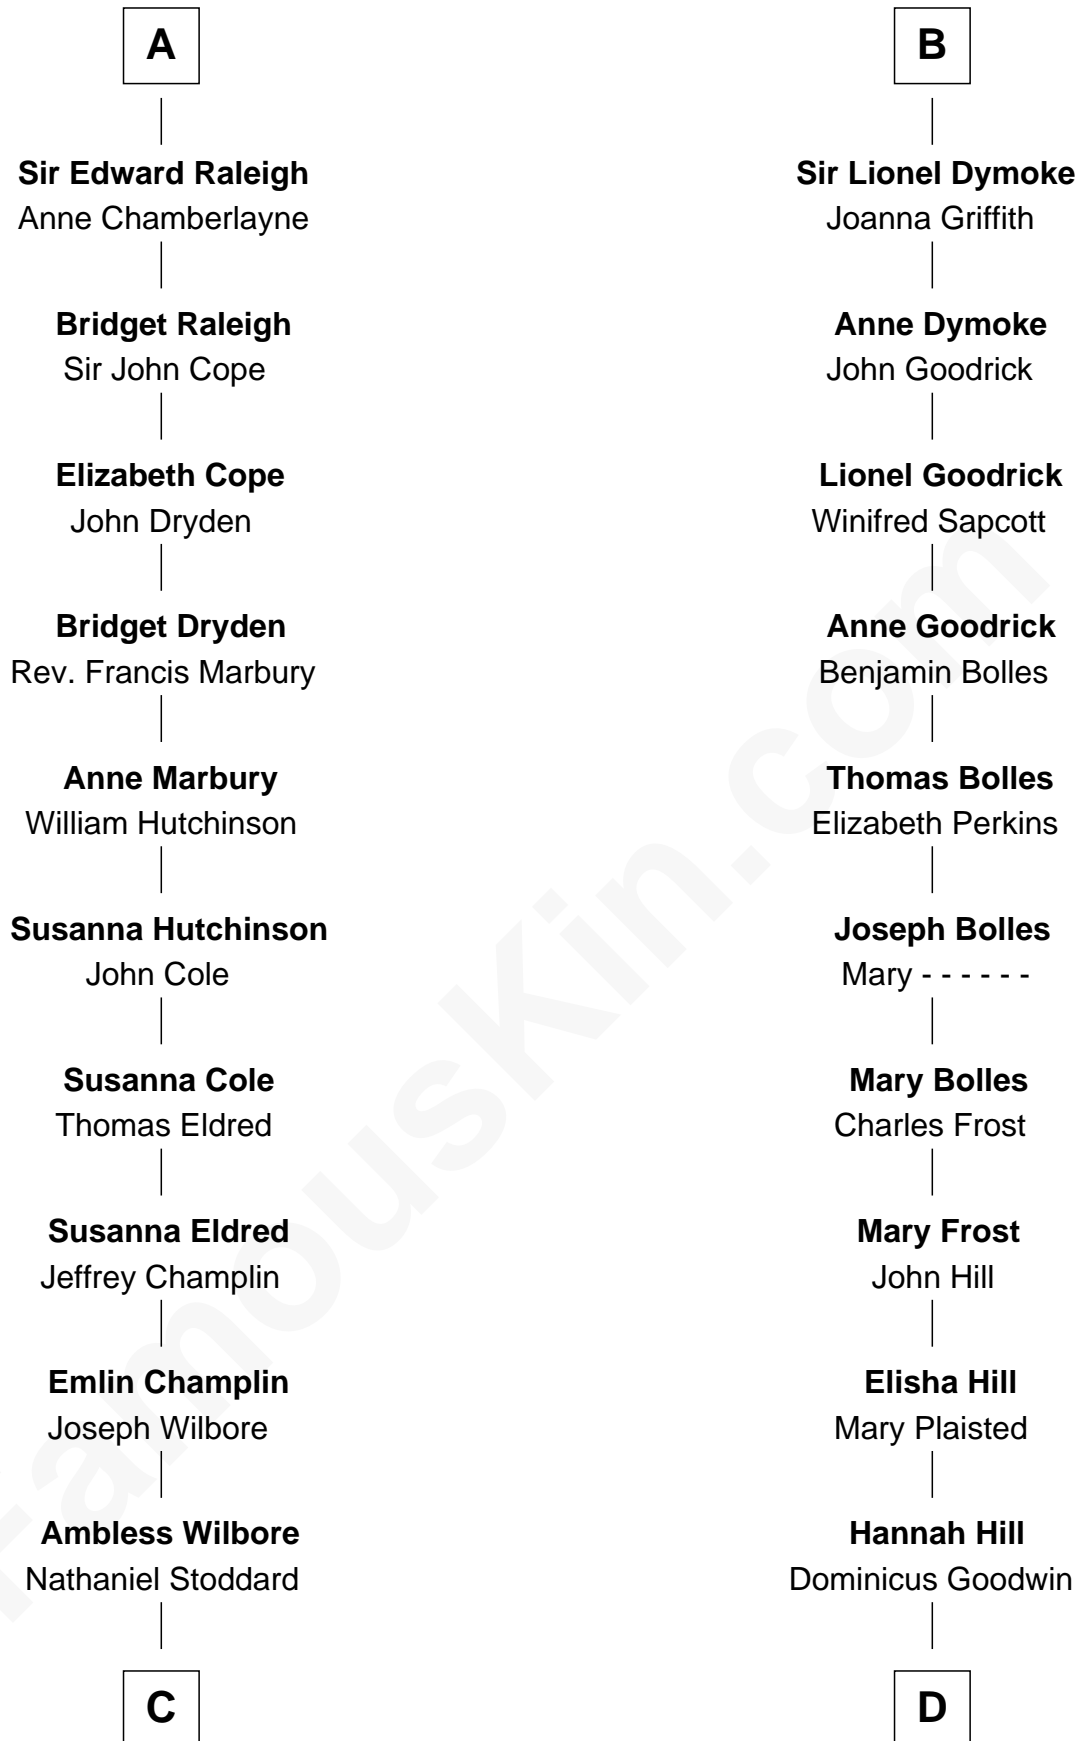

**FamousKin.com**  
**Relationship Chart of**  
**Shanghai Pierce**  
*Texas Cattleman*

18th cousin 1 time removed of  
**Ichabod Goodwin**  
*27th Governor of New Hampshire*

**C**

**Susanna Stoddard**

Isaac Pearce

**Jonathan D. Pearce**

Hanna Phillips Head

**Shanghai Pierce**

*Texas Cattleman*

**D**

**Samuel Goodwin**

Anna Thompson Gerrish

**Ichabod Goodwin**

*27th Governor of New Hampshire*

FamousKin.com