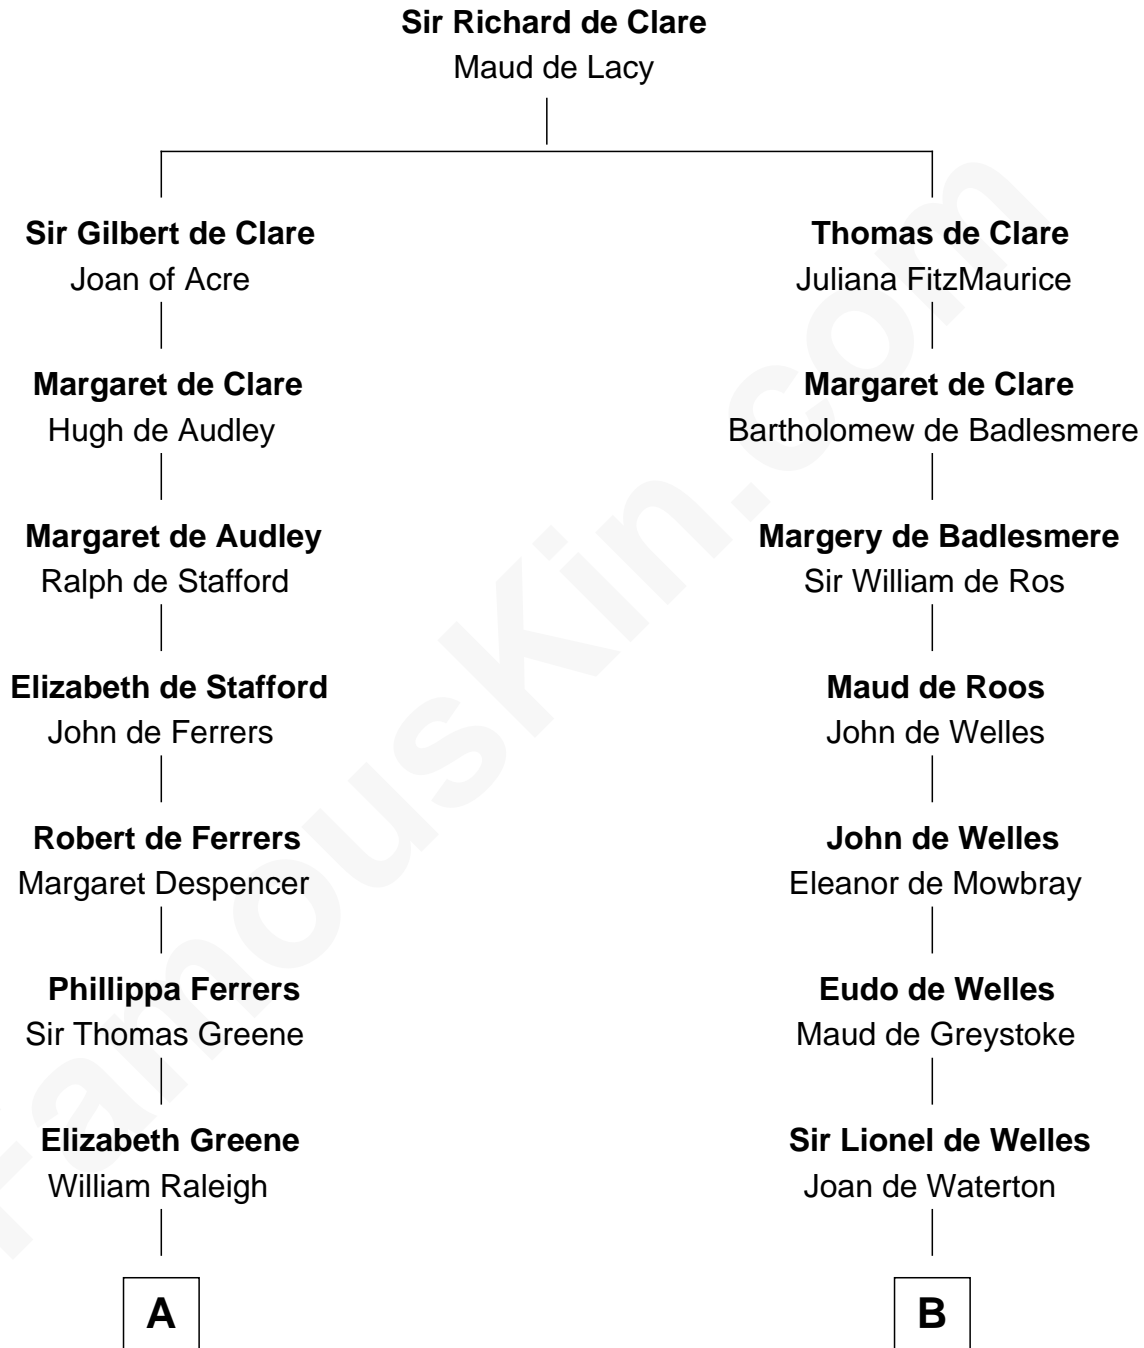

FamousKin.com
Relationship Chart of
Shanghai Pierce
Texas Cattleman

19th cousin 1 time removed of
Ichabod Goodwin
27th Governor of New Hampshire

C

Ambless Wilbore
Nathaniel Stoddard

Susanna Stoddard
Isaac Pearce

Jonathan D. Pearce
Hanna Phillips Head

Shanghai Pierce
Texas Cattleman

D

Hannah Hill
Dominicus Goodwin

Samuel Goodwin
Anna Thompson Gerrish

Ichabod Goodwin
27th Governor of New Hampshire

FamousKin.com