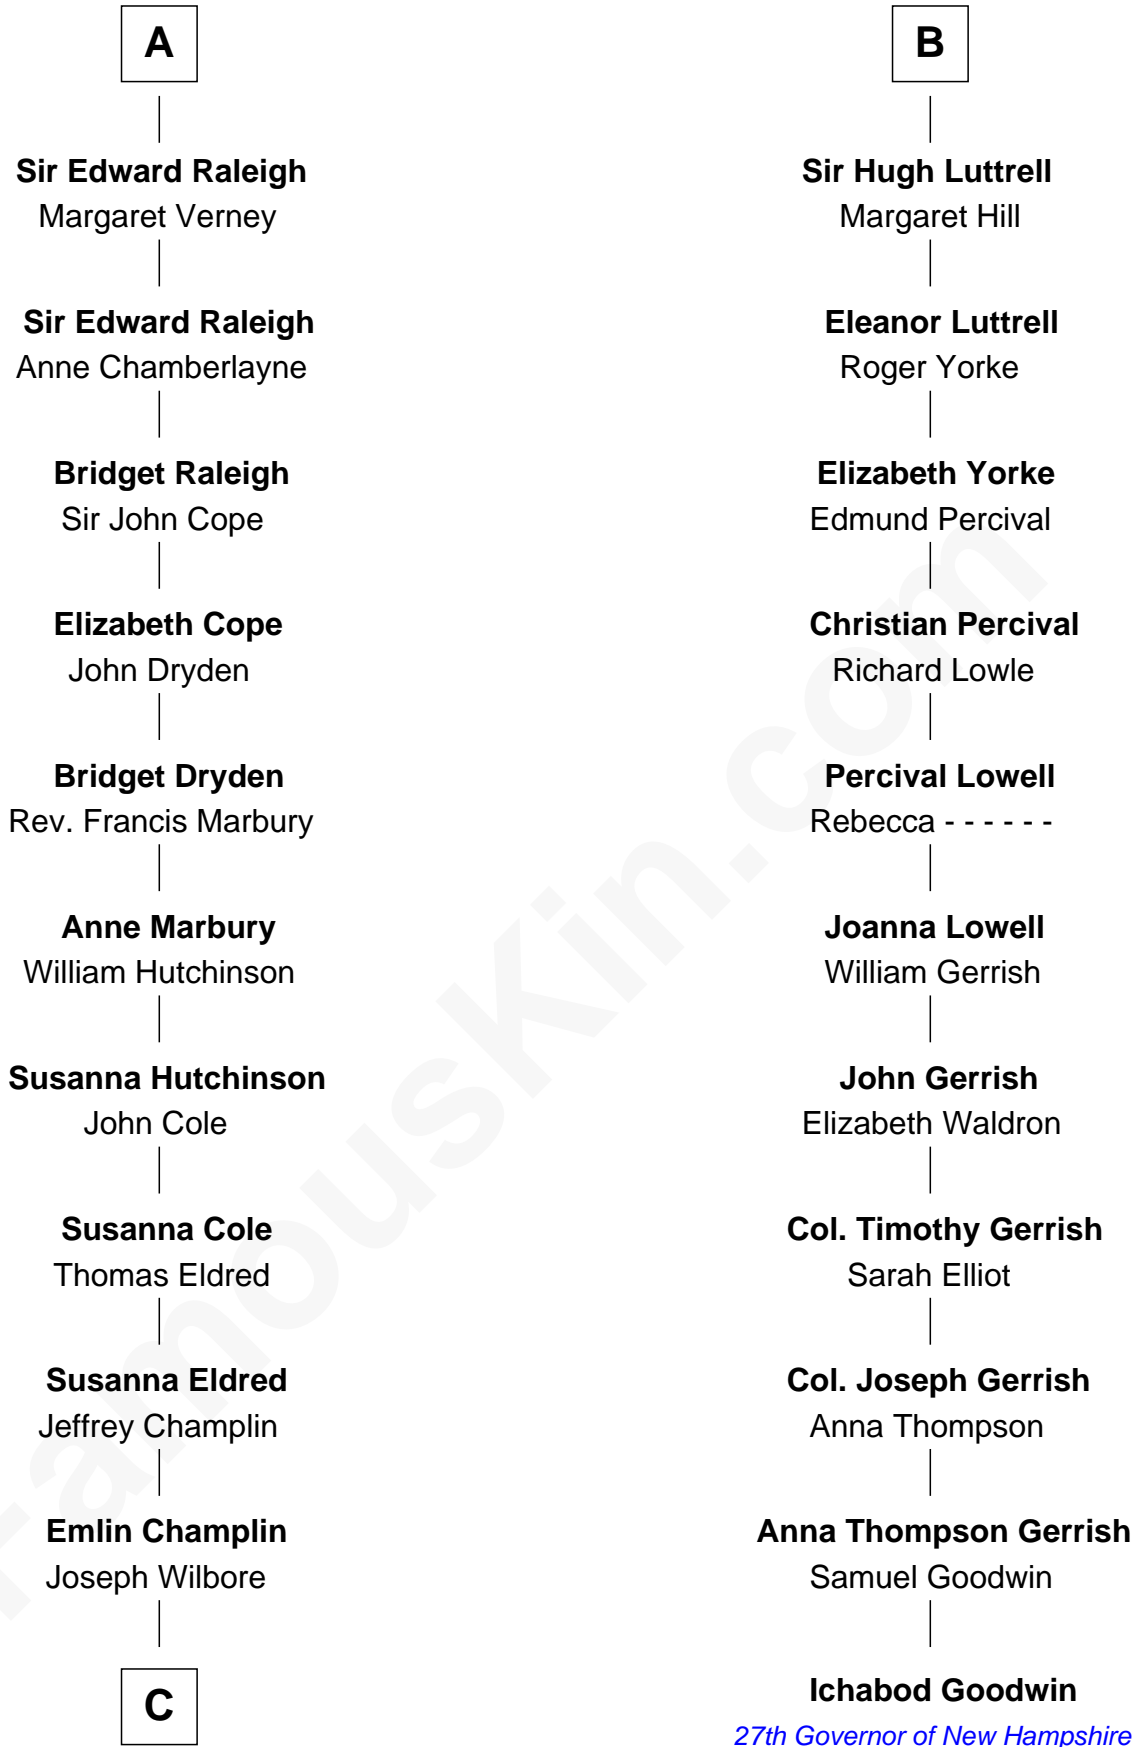

FamousKin.com
Relationship Chart of
Shanghai Pierce
Texas Cattleman

17th cousin 3 times removed of
Ichabod Goodwin
27th Governor of New Hampshire

Sir Hugh le Despencer
Aveline Basset

Sir Hugh le Despencer
Isabella de Beauchamp

Hugh le Despencer
Eleanor de Clare

Sir Edward le Despencer
Anne de Ferrers

Edward Despencer
Elizabeth Burghersh

Margaret Despencer
Robert de Ferrers

Phillippa Ferrers
Sir Thomas Greene

Elizabeth Greene
William Raleigh

A

Eleanor le Despencer
Sir Hugh de Courtenay

Sir Hugh de Courtenay
Agnes de St. John

Sir Hugh de Courtenay
Margaret de Bohun

Elizabeth de Courtenay
Sir Andrew Luttrell

Sir Hugh Luttrell
Catherine de Beaumont

Sir John Luttrell
Margaret Touchet

Sir James Luttrell
Elizabeth Courtenay

B

C

—
Ambless Wilbore
Nathaniel Stoddard

—
Susanna Stoddard
Isaac Pearce

—
Jonathan D. Pearce
Hanna Phillips Head

—
Shanghai Pierce
Texas Cattleman