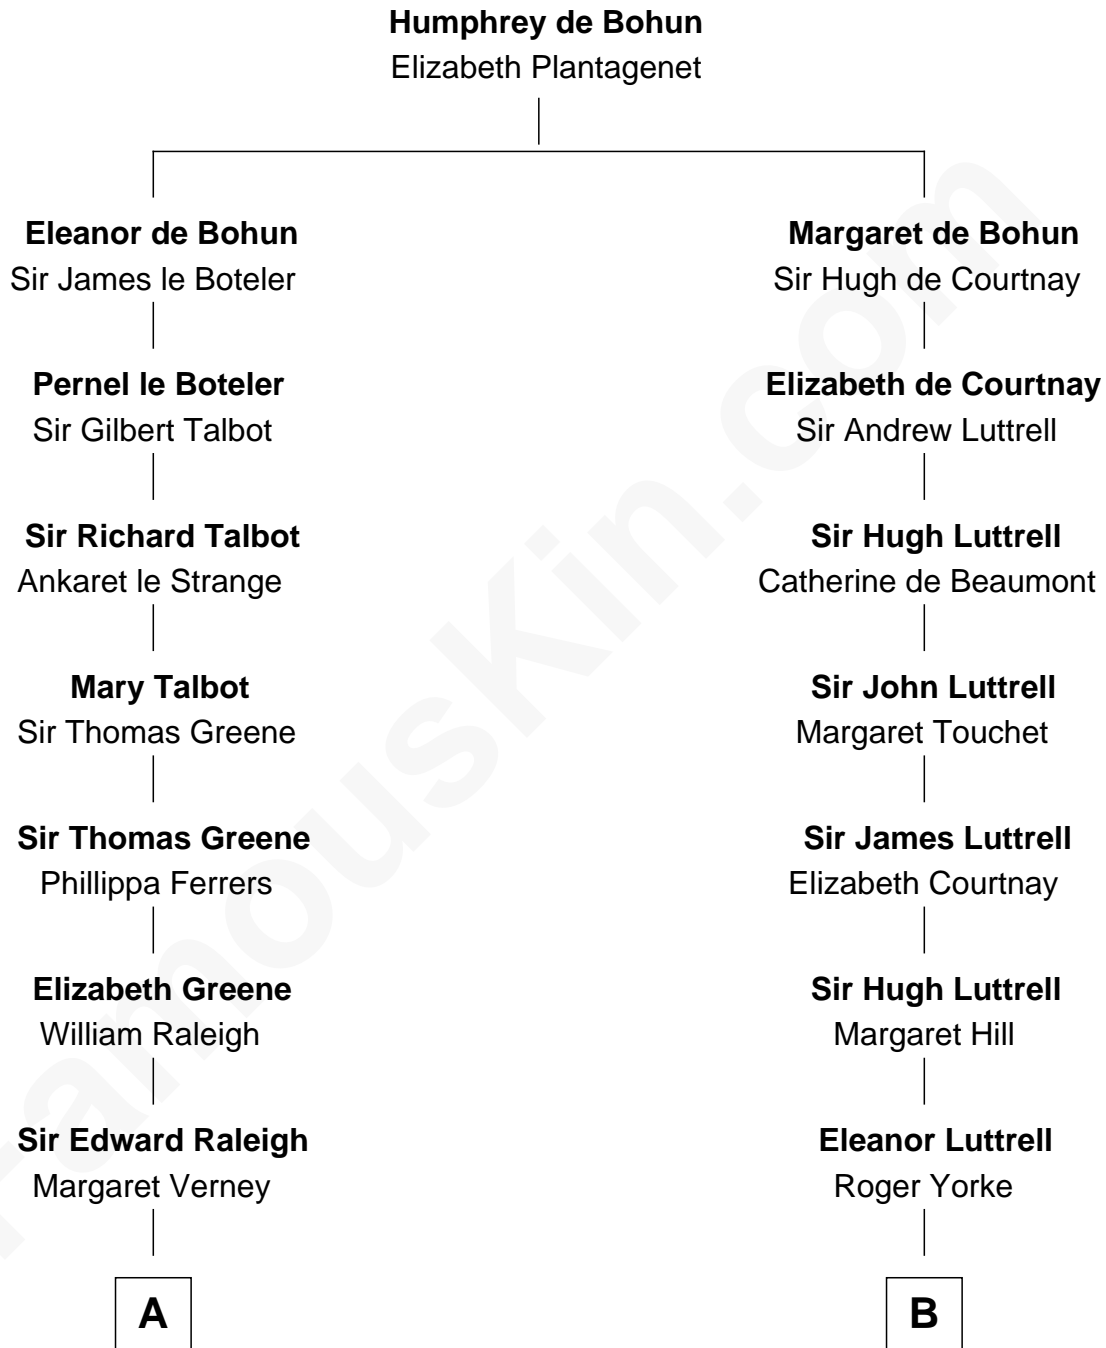

FamousKin.com
Relationship Chart of
Shanghai Pierce
Texas Cattleman

15th cousin 4 times removed of
Ichabod Goodwin
27th Governor of New Hampshire

C

—
Susanna Stoddard

Isaac Pearce

—
Jonathan D. Pearce

Hanna Phillips Head

—
Shanghai Pierce

Texas Cattleman

FamousKin.com