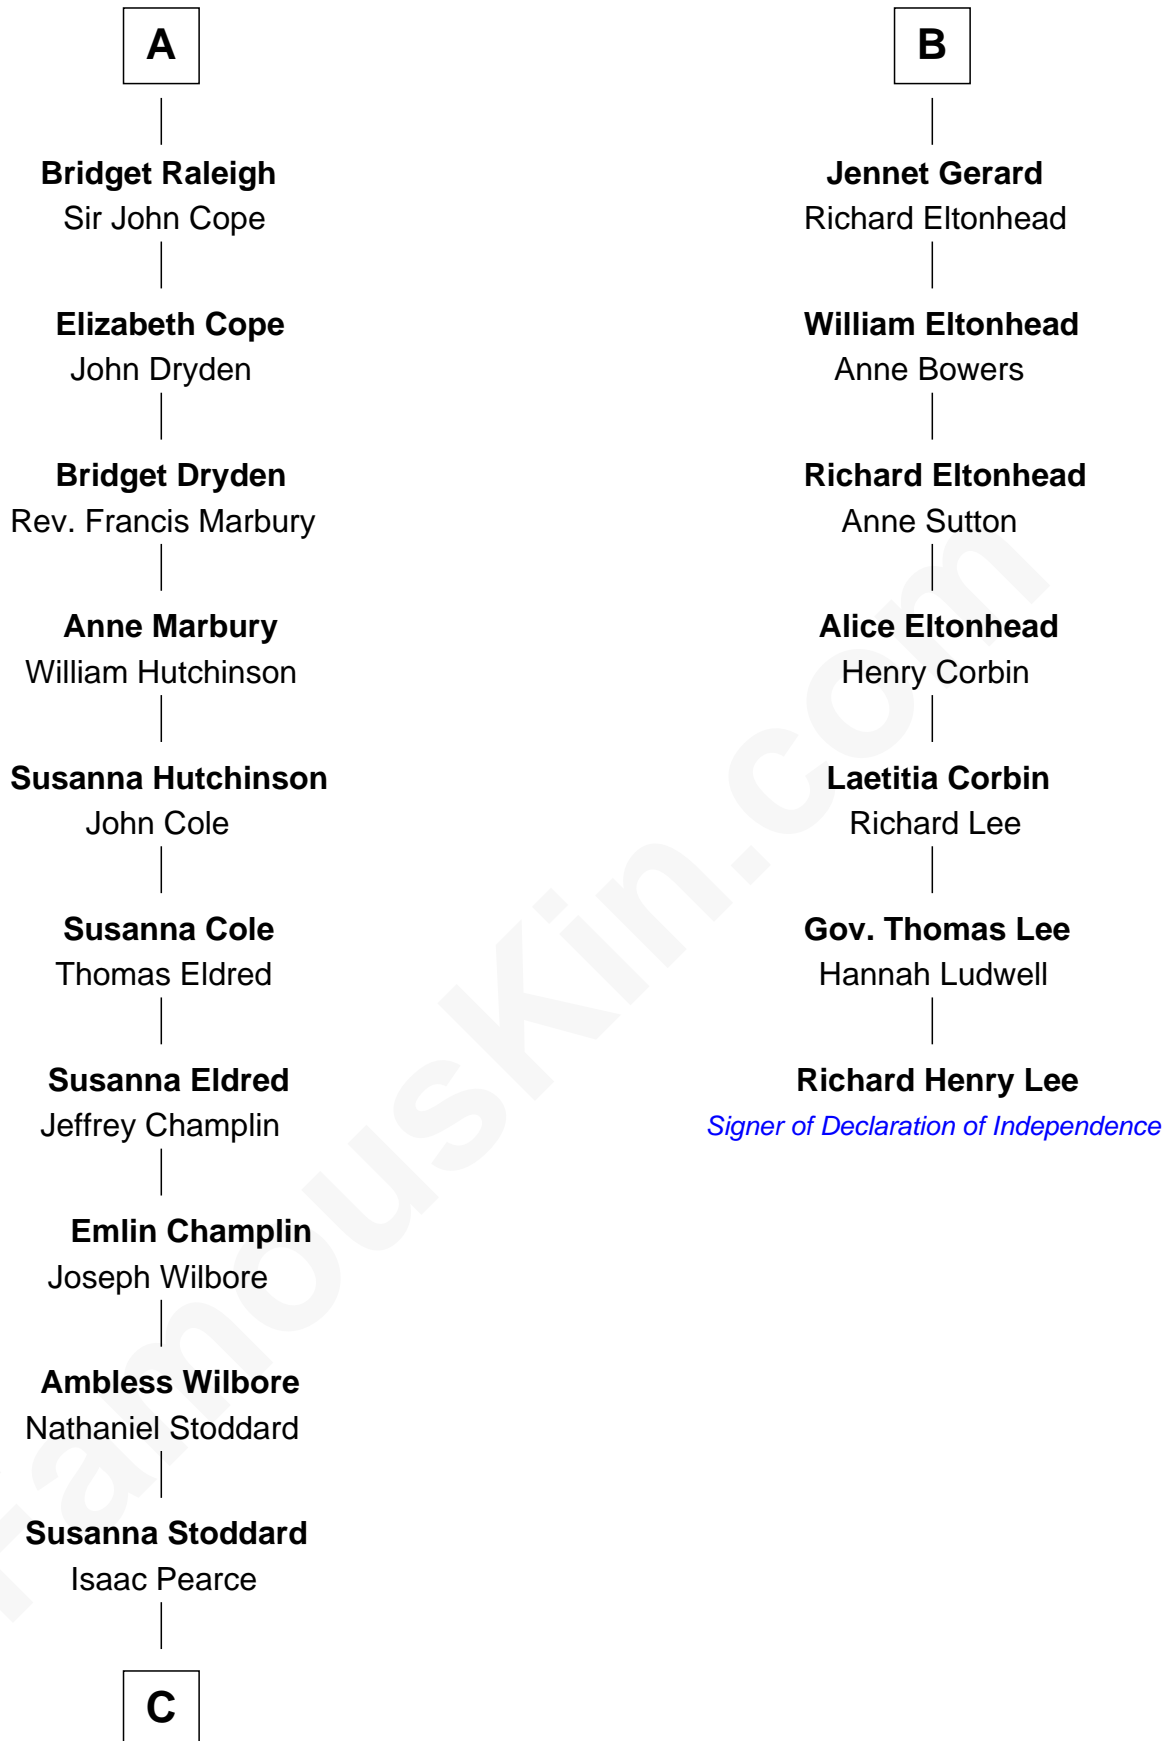

**FamousKin.com**  
**Relationship Chart of**  
**Shanghai Pierce**  
*Texas Cattleman*

13th cousin 5 times removed of

**Richard Henry Lee**  
*Signer of the Declaration of Independence*

**C**

Jonathan D. Pearce  
Hanna Phillips Head

Shanghai Pierce  
*Texas Cattleman*

FamousKin.com