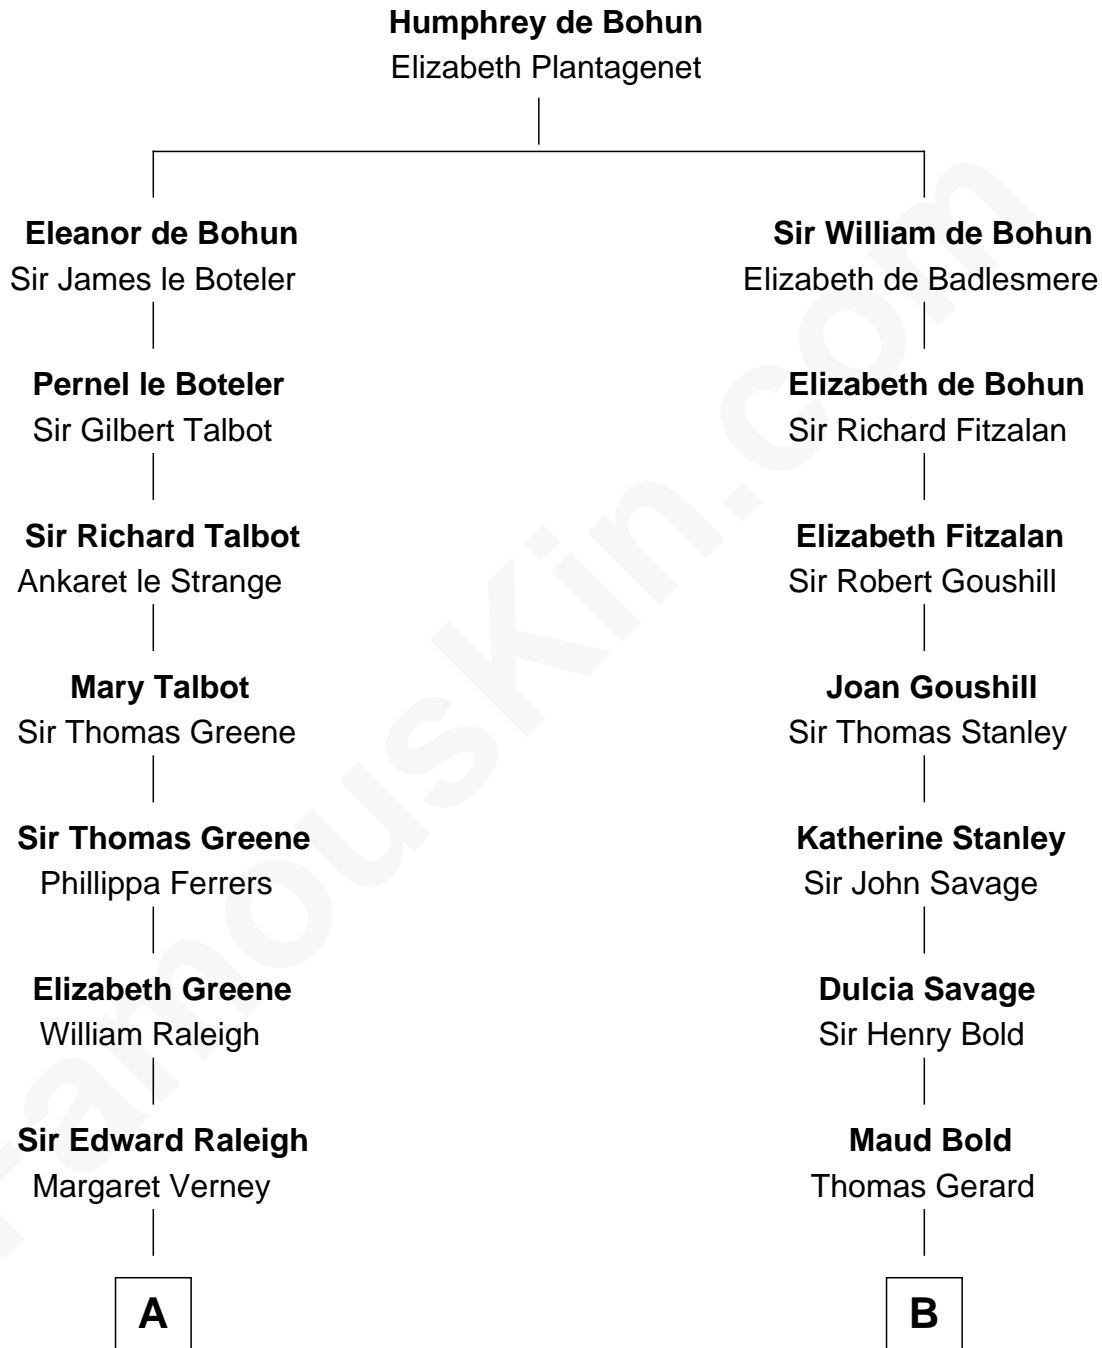

FamousKin.com
Relationship Chart of
Shanghai Pierce
Texas Cattleman

13th cousin 6 times removed of

Richard Henry Lee
Signer of the Declaration of Independence

C

—
Susanna Stoddard

Isaac Pearce

—
Jonathan D. Pearce

Hanna Phillips Head

—
Shanghai Pierce

Texas Cattleman

FamousKin.com