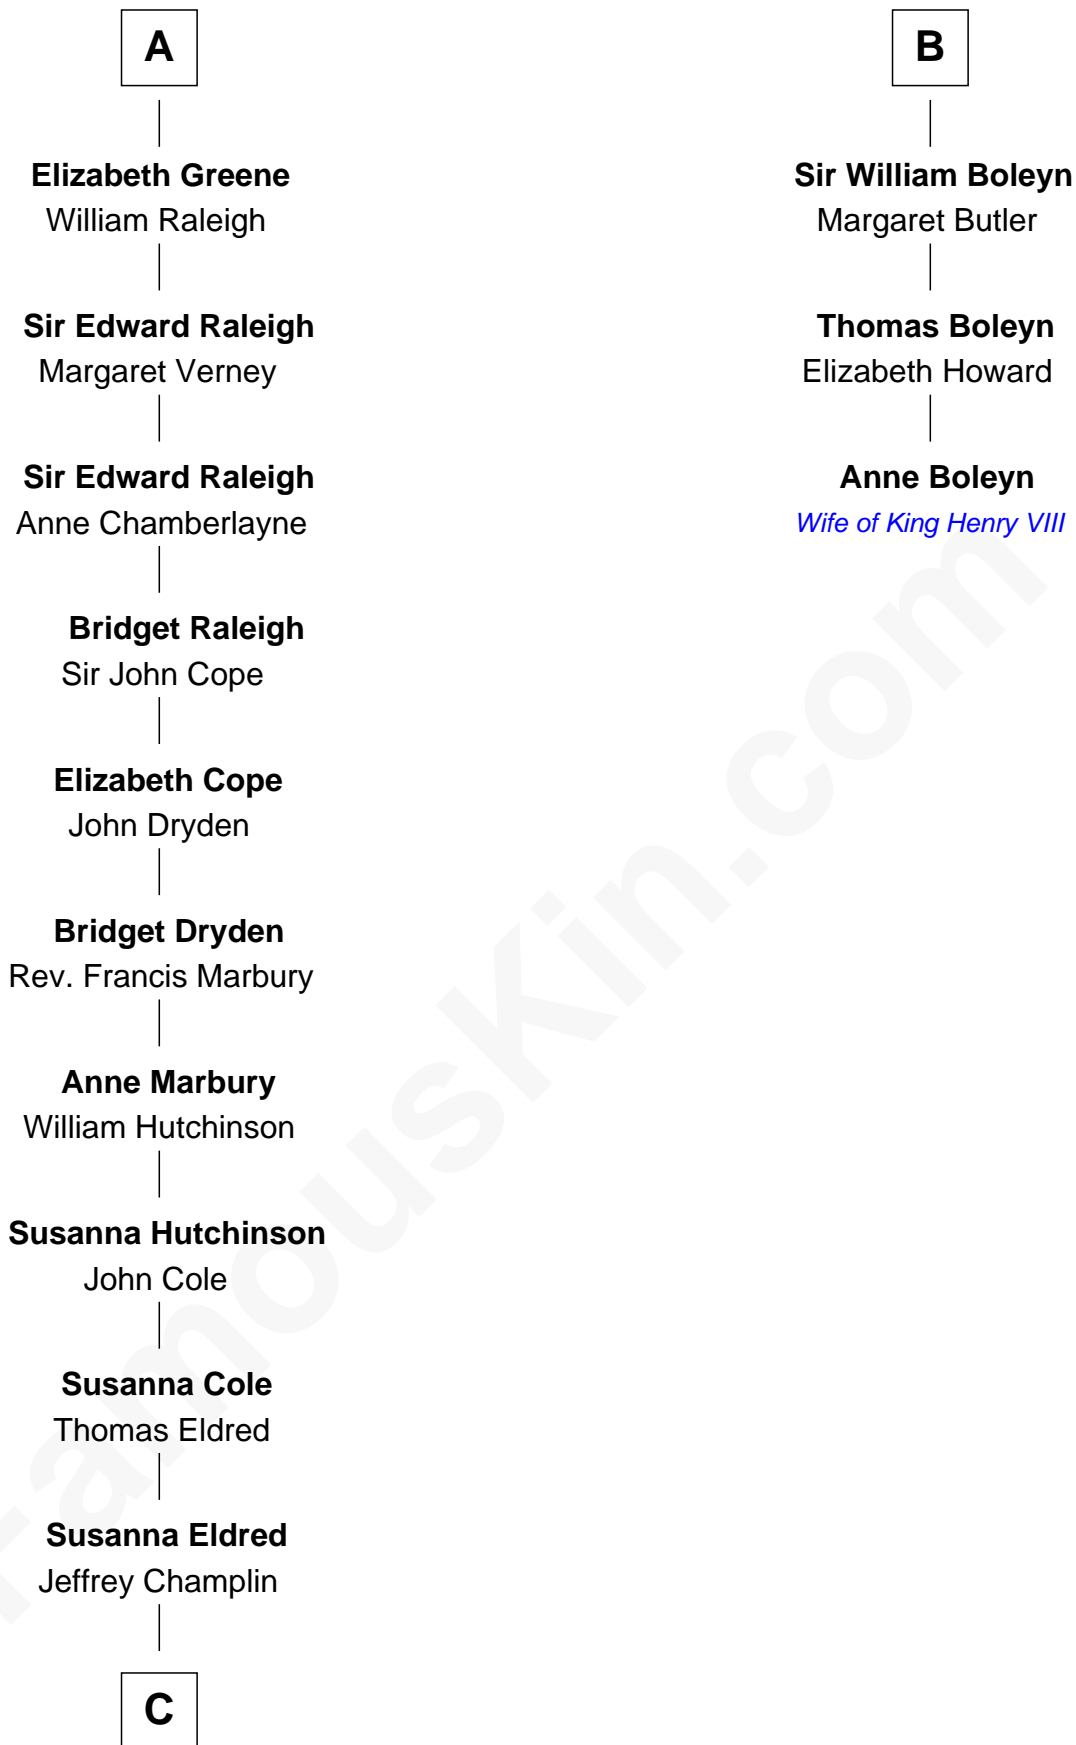

FamousKin.com
Relationship Chart of
Shanghai Pierce
Texas Cattleman

9th cousin 12 times removed of

Anne Boleyn
2nd Wife of King Henry VIII

Sir Roger de Somery
 Nichole d'Aubenev

C

—
Emlin Champlin

Joseph Wilbore

—
Ambless Wilbore

Nathaniel Stoddard

—
Susanna Stoddard

Isaac Pearce

—
Jonathan D. Pearce

Hanna Phillips Head

—
Shanghai Pierce

Texas Cattleman