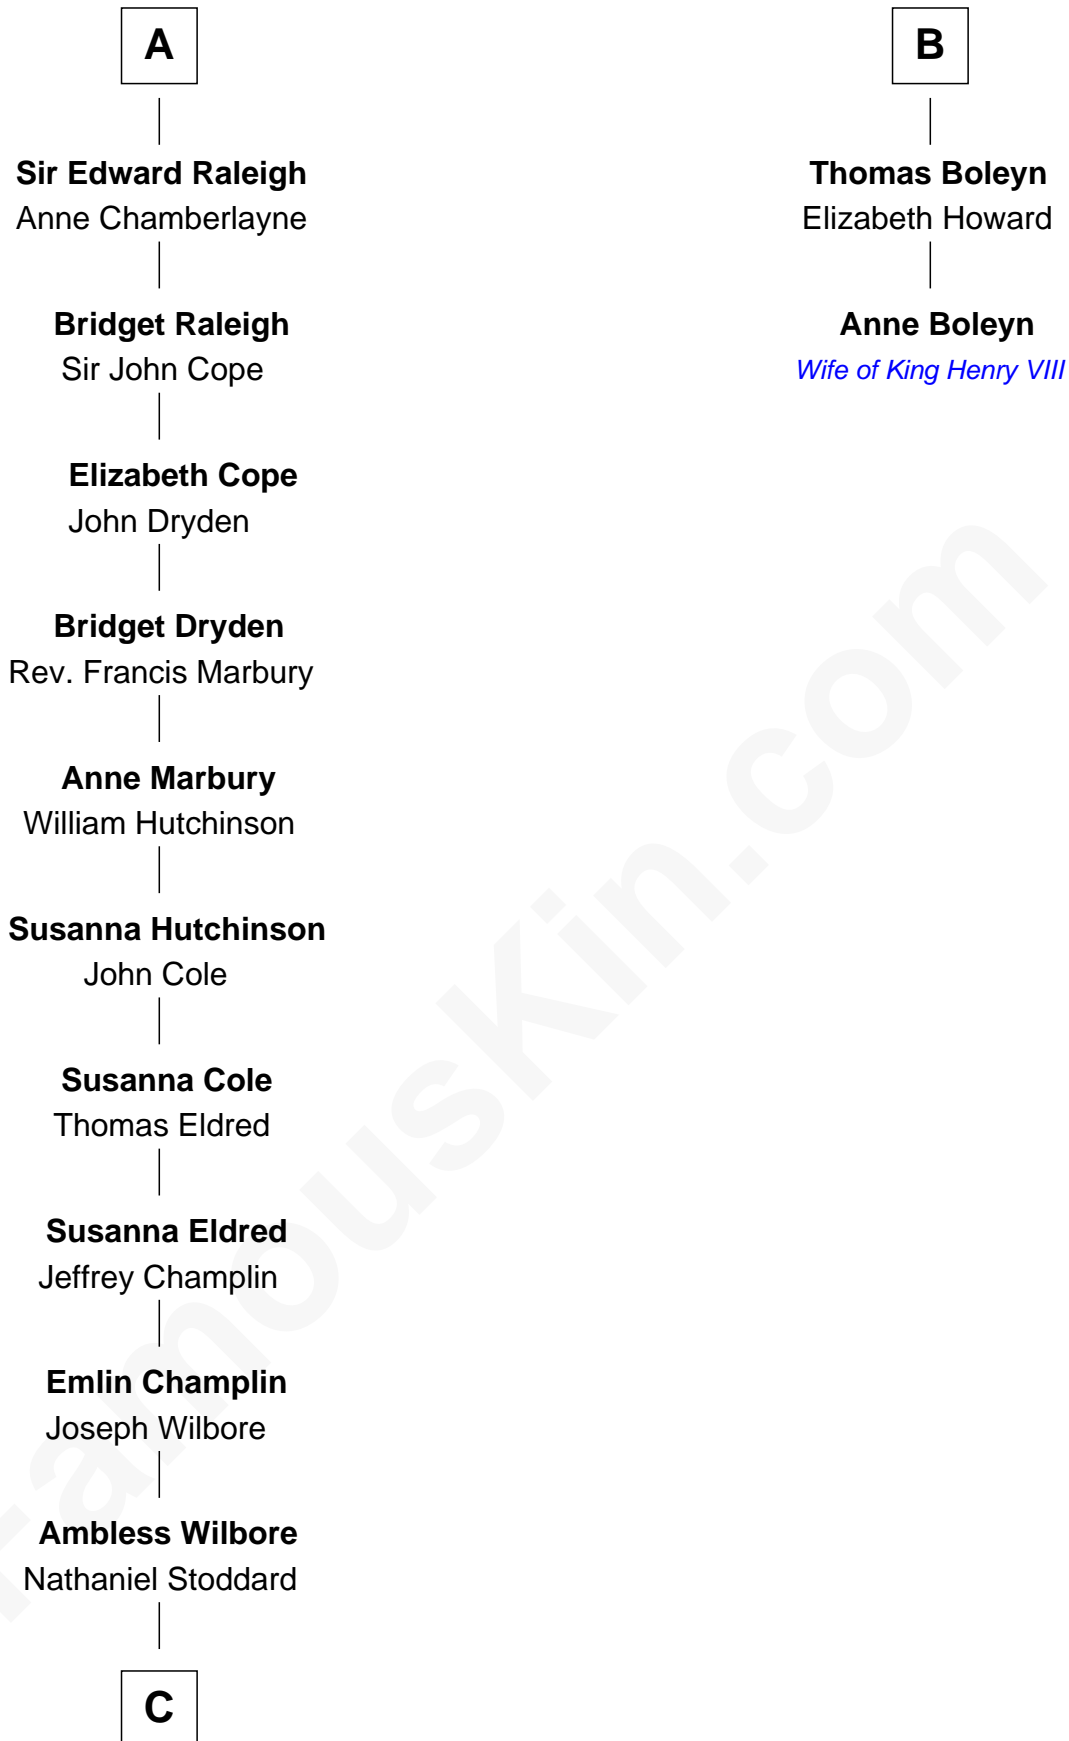

**FamousKin.com**  
**Relationship Chart of**  
**Shanghai Pierce**  
*Texas Cattleman*

8th cousin 11 times removed of

**Anne Boleyn**  
*2nd Wife of King Henry VIII*

**C**

—  
**Susanna Stoddard**

Isaac Pearce

—  
**Jonathan D. Pearce**

Hanna Phillips Head

—  
**Shanghai Pierce**

*Texas Cattleman*

FamousKin.com